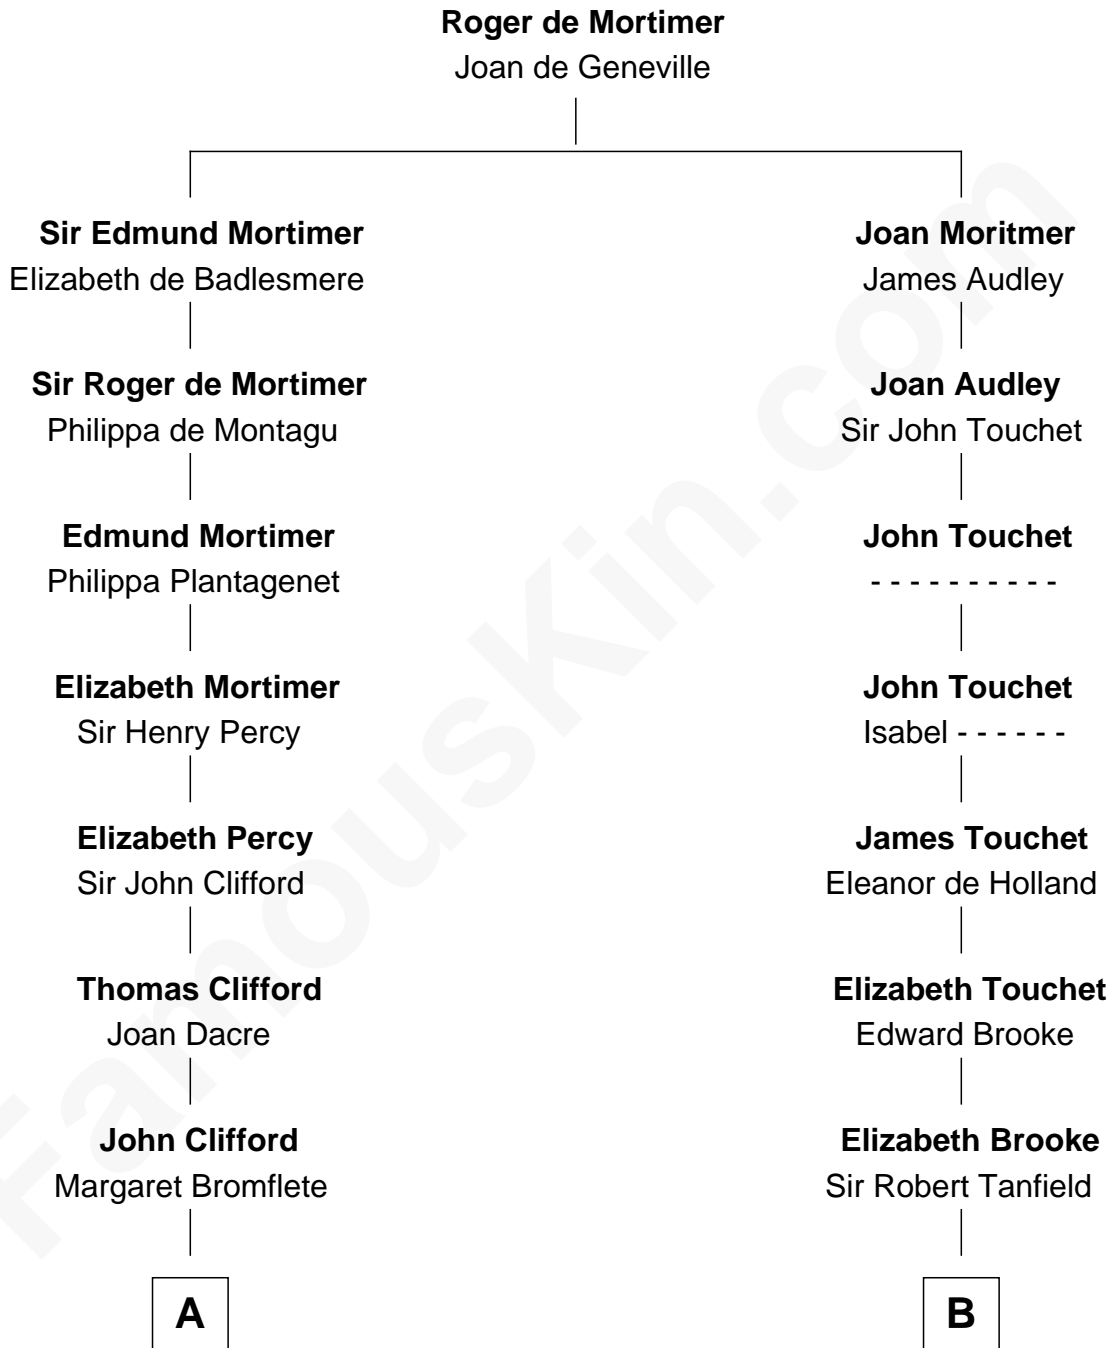

# FamousKin.com

## Relationship Chart of Fletcher Christian

*Leader of the mutiny on the Bounty*

**17th cousin 2 times removed of**

**General Robert E. Lee**

*Confederate Army - U.S. Civil War*

C

Col. Henry Lee

Lucy Grymes