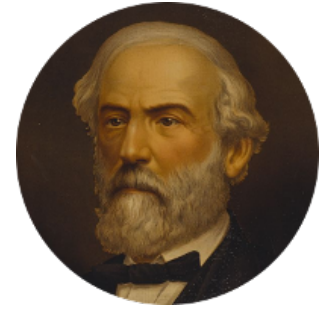

FamousKin.com

Relationship Chart of Fletcher Christian

Leader of the mutiny on the Bounty

13th cousin of

General Robert E. Lee

Confederate Army - U.S. Civil War

A

Sir John Lowther

Eleanor Fleming

Agnes Lowther

Roger Kirkby

William Kirkby

Joanna Furness

Eleanor Kirkby

Humphrey Senhouse

Bridget Senhouse