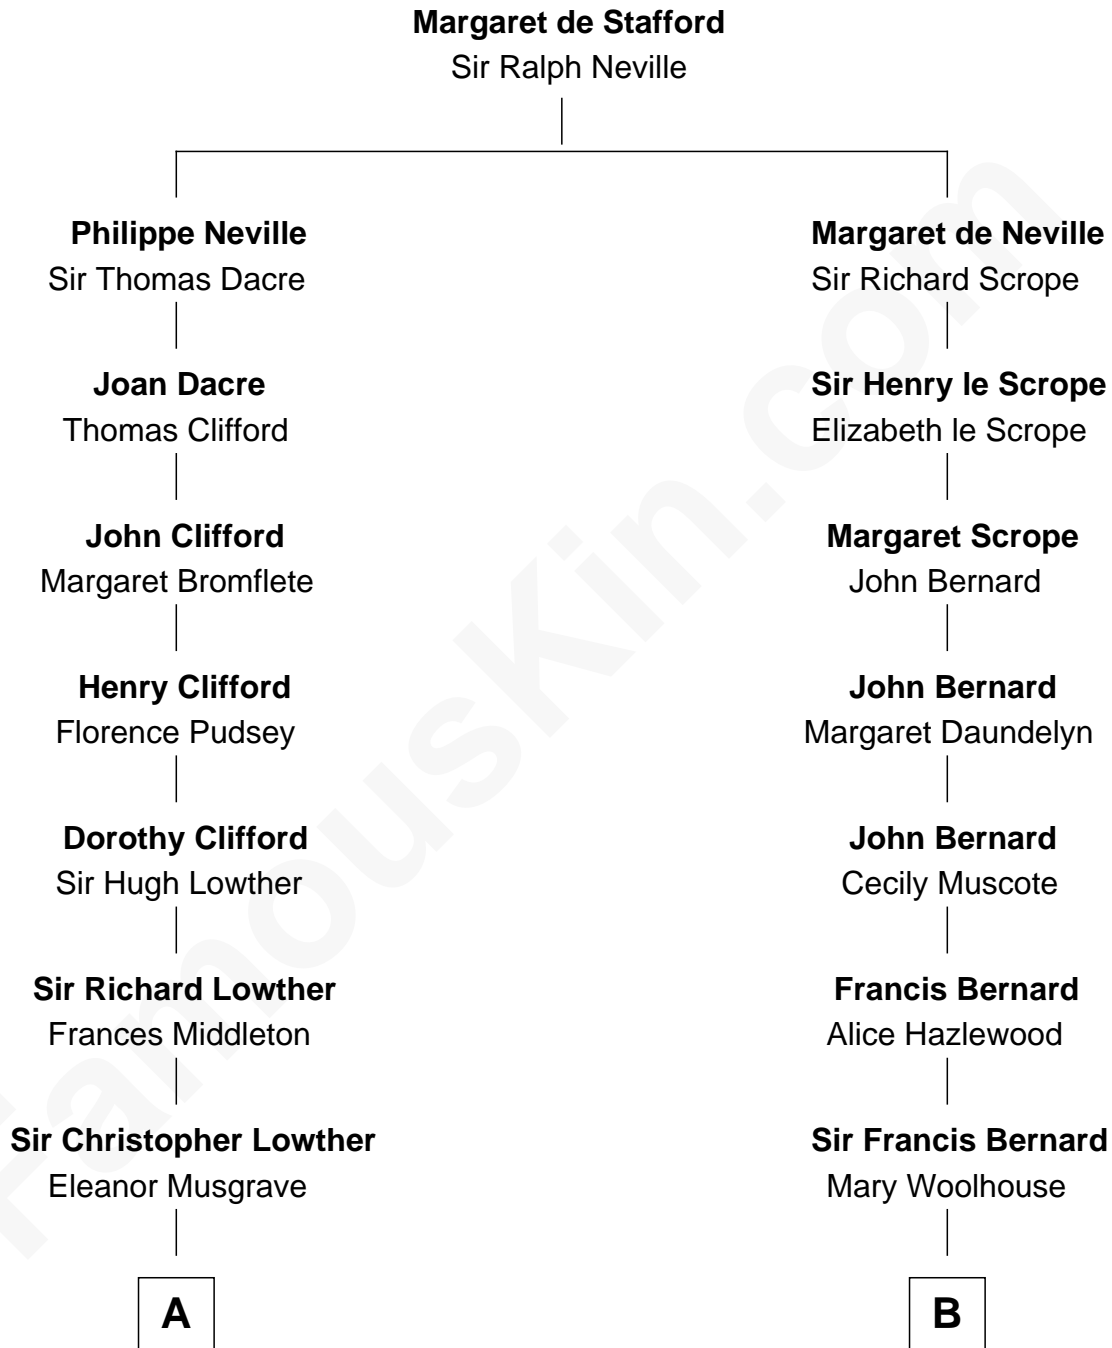

FamousKin.com

Relationship Chart of Fletcher Christian

Leader of the mutiny on the Bounty

13th cousin of

General Robert E. Lee

Confederate Army - U.S. Civil War

A

Sir John Lowther

Eleanor Fleming

Agnes Lowther

Roger Kirkby

William Kirkby

Joanna Furness

Eleanor Kirkby

Humphrey Senhouse

Bridget Senhouse

John Christian

Charles Christian

Anne Dixon

Fletcher Christian

Leader of the mutiny on the Bounty

B

Col. William Bernard

Lucy Higginson