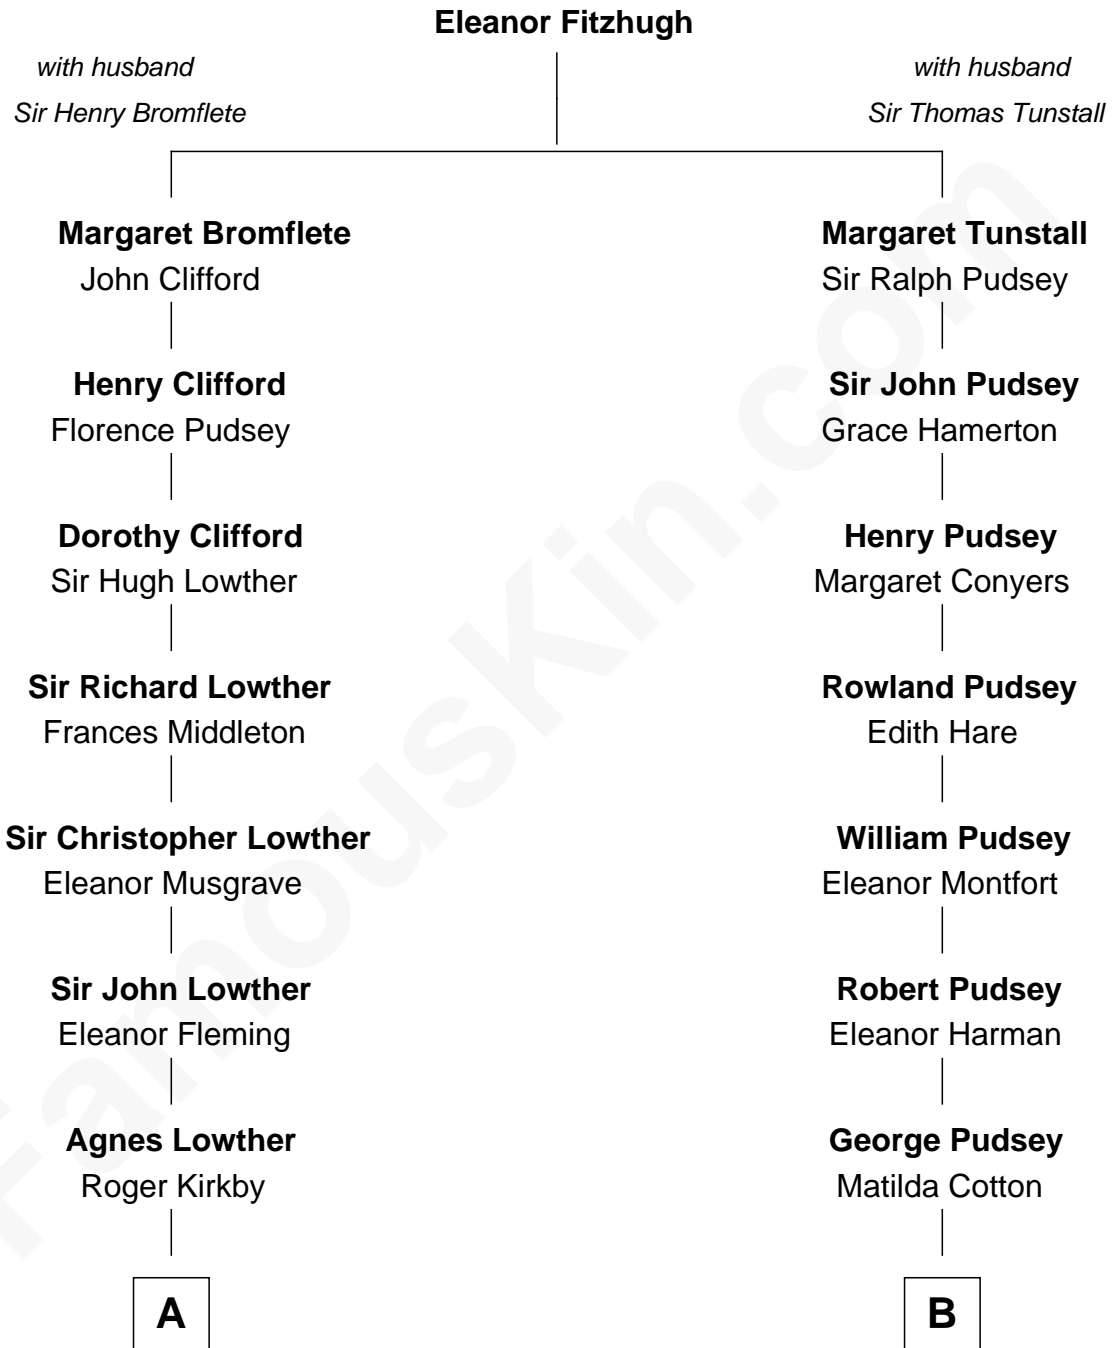

FamousKin.com

Relationship Chart of Fletcher Christian

Leader of the mutiny on the Bounty

11th cousin 3 times removed of

General Robert E. Lee

Confederate Army - U.S. Civil War

A

William Kirkby
Joanna Furness

Eleanor Kirkby
Humphrey Senhouse

Bridget Senhouse
John Christian

Charles Christian
Anne Dixon

Fletcher Christian
Leader of the mutiny on the Bounty

B

Dorothy Pudsey
Gawen Grosvenor

Winifred Grosvenor
Thomas Corbin