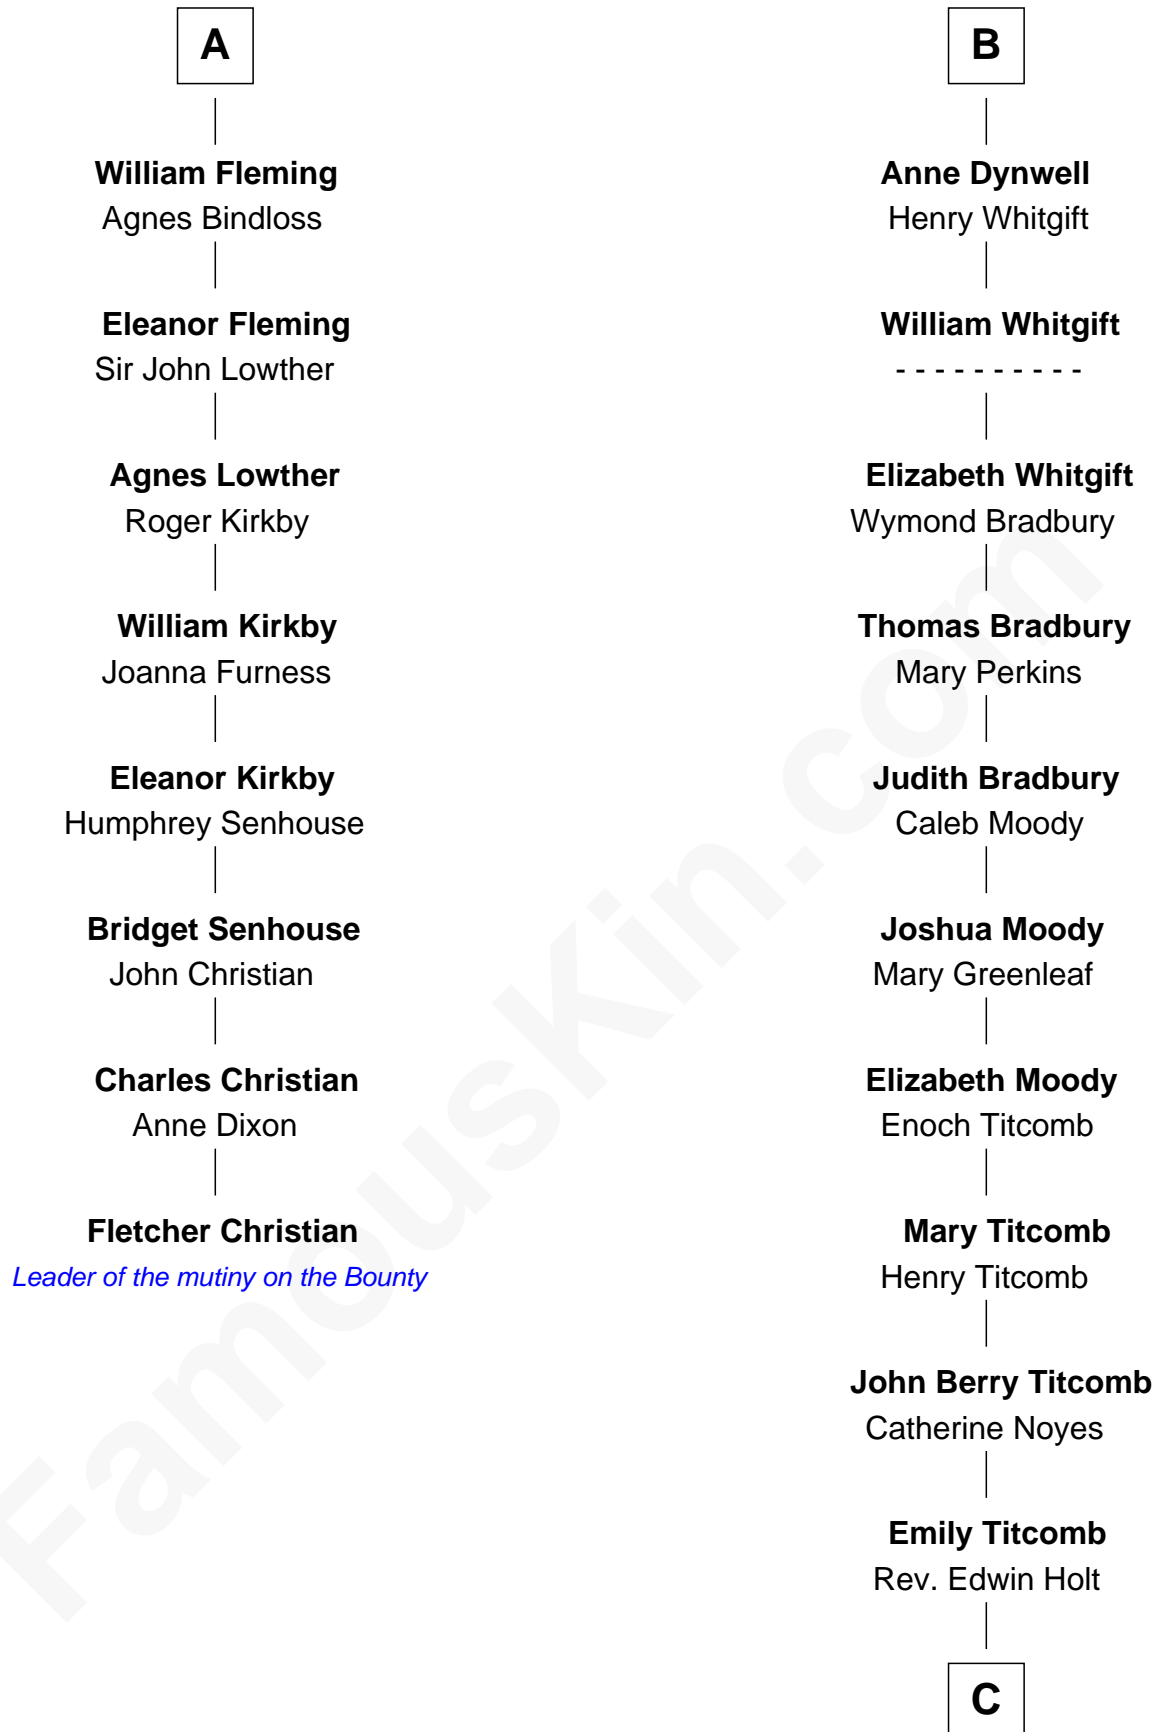

FamousKin.com

Relationship Chart of Fletcher Christian

Leader of the mutiny on the Bounty

14th cousin 7 times removed of

Linda Hamilton

TV and Movie Actress

C

—
Stephen P. Holt
Aurelia Morgan Grimes

—
Taylor Holt
Frances Kyle

—
Dr. Richard Huckstep Holt
Mildred Alberta Derby

—
Barbara Kyle Holt
Dr. Carroll Stanford Hamilton

—
Linda Hamilton
TV and Movie Actress