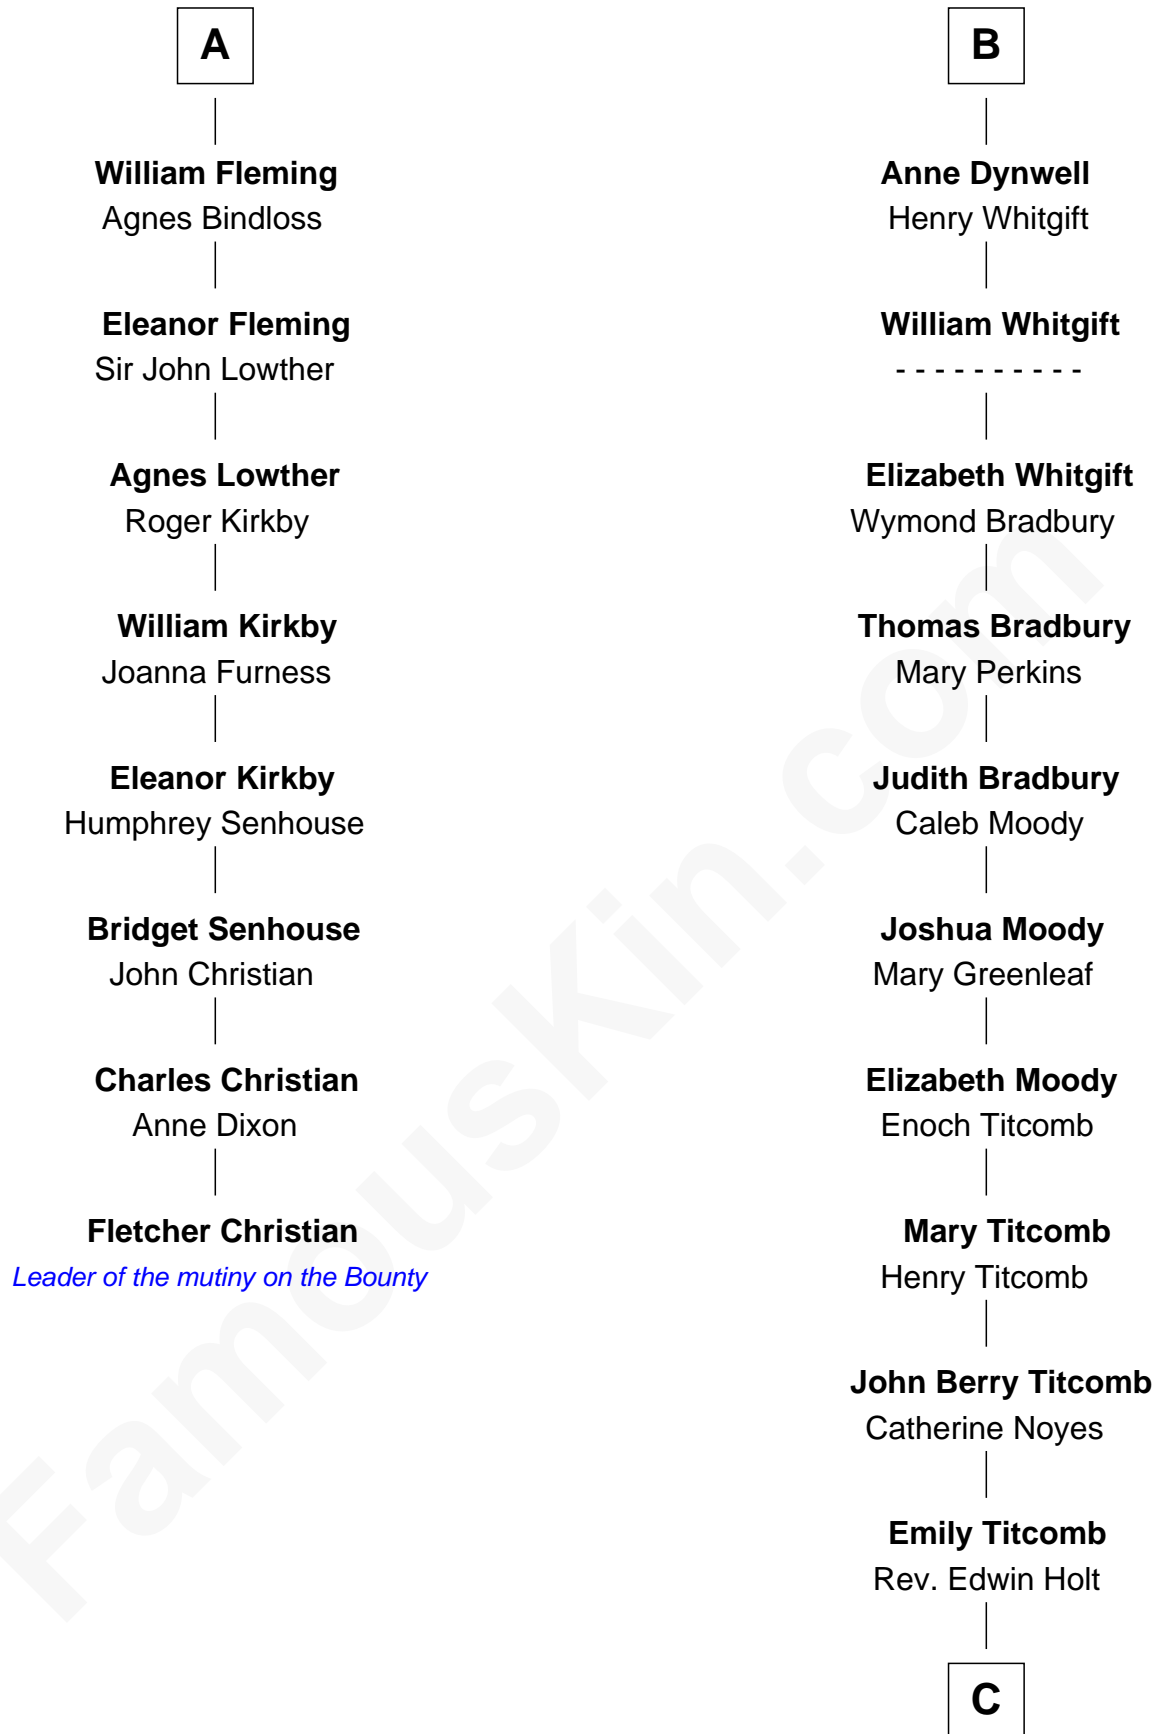

FamousKin.com

Relationship Chart of Fletcher Christian

Leader of the mutiny on the Bounty

14th cousin 7 times removed of

Linda Hamilton

TV and Movie Actress

Sir Henry de Percy

Idoine de Clifford

C

—
Stephen P. Holt
Aurelia Morgan Grimes

—
Taylor Holt
Frances Kyle

—
Dr. Richard Huckstep Holt
Mildred Alberta Derby

—
Barbara Kyle Holt
Dr. Carroll Stanford Hamilton

—
Linda Hamilton
TV and Movie Actress