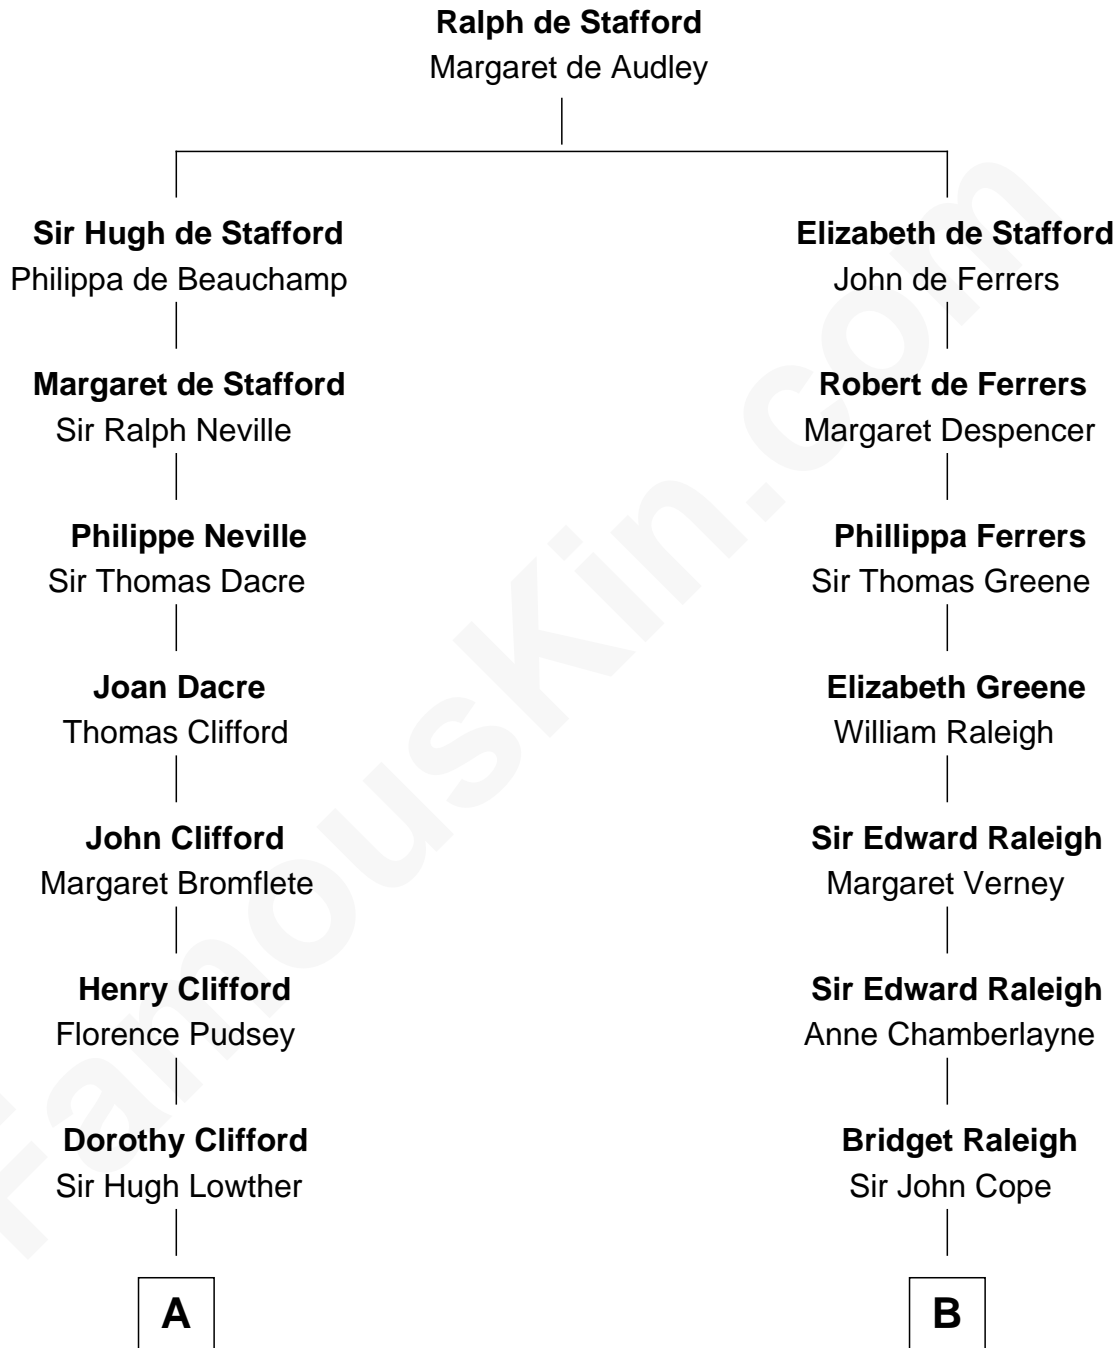

FamousKin.com

Relationship Chart of Fletcher Christian

Leader of the mutiny on the Bounty

15th cousin 4 times removed of

Amelia Earhart
Aviation Pioneer

C

Alfred Gideon Otis
Amelia Josephine Harres

Amelia Otis
Edwin Stanton Earhart

Amelia Earhart
Aviation Pioneer

FamousKin.com