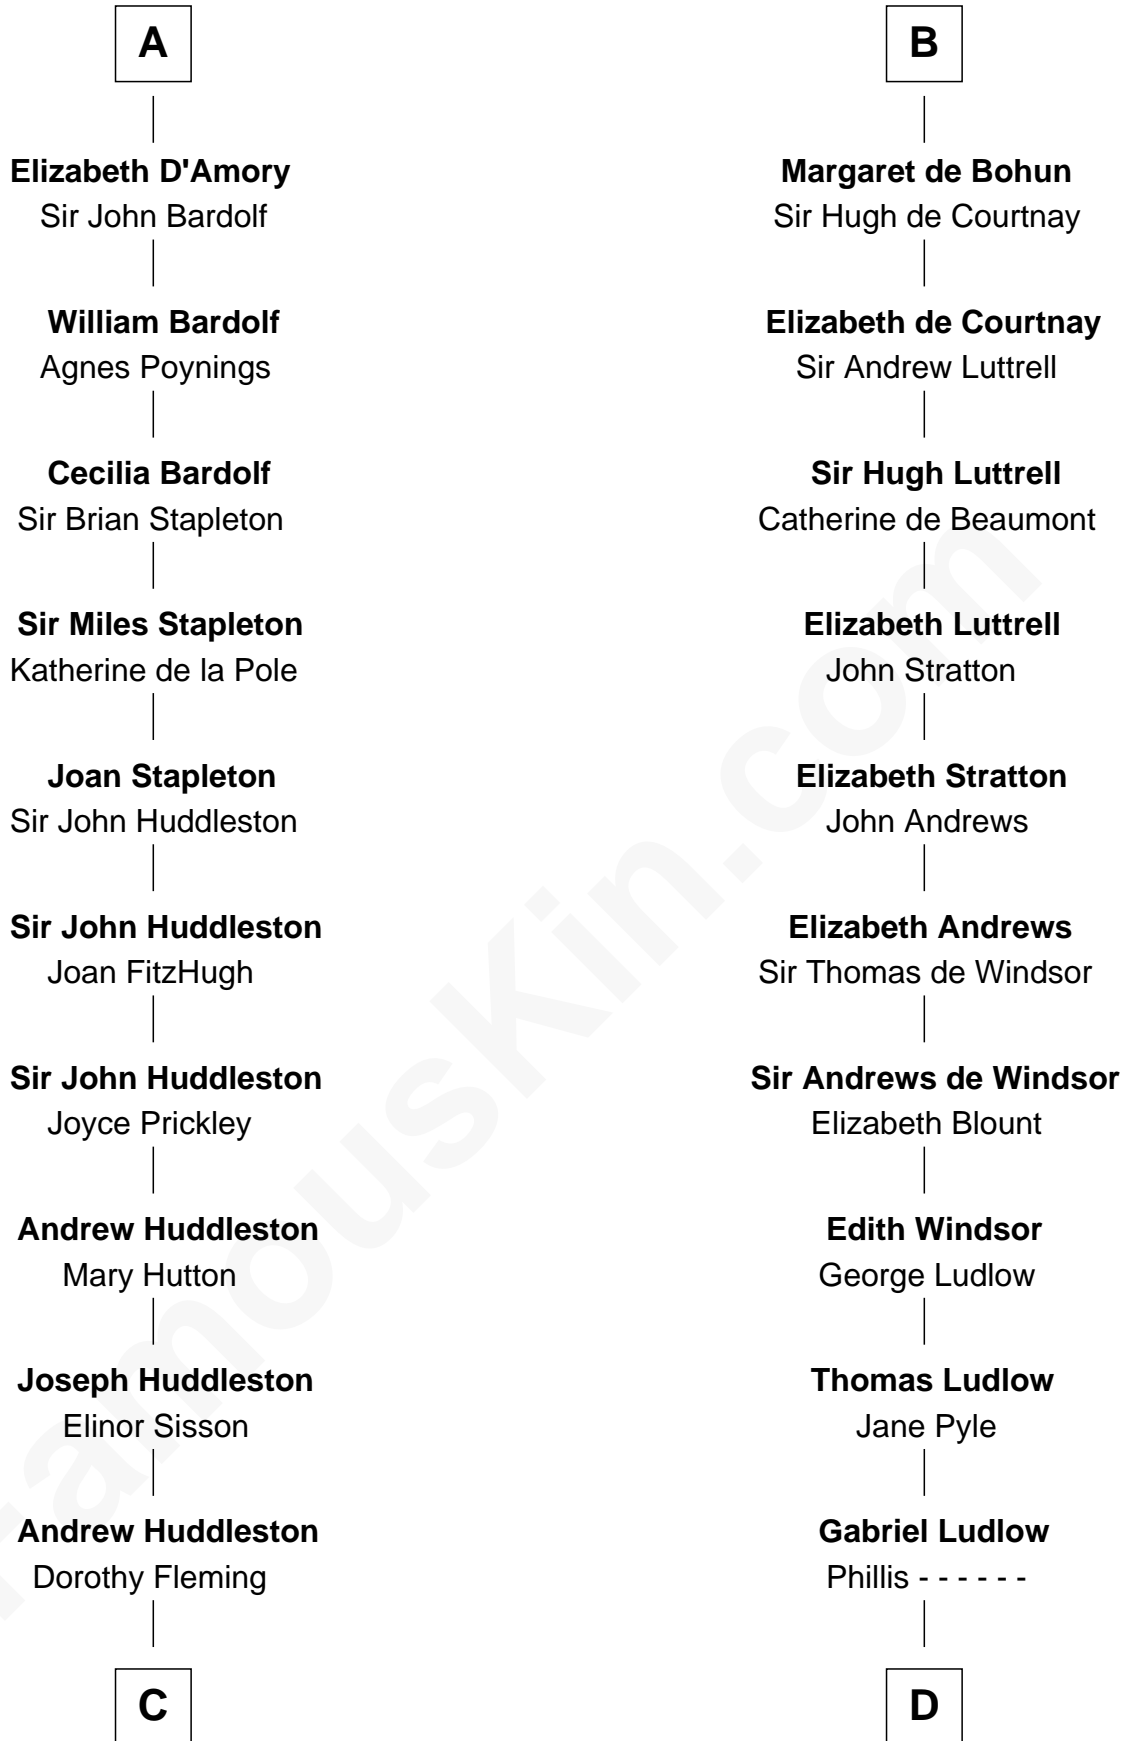

FamousKin.com

Relationship Chart of Fletcher Christian

Leader of the mutiny on the Bounty

21st cousin of

William Henry Harrison

9th U.S. President

Muitchertach O'Toole
Cacht Inion Loigsig O'Morda

C

Mary Huddleston

John Senhouse

Humphrey Senhouse

Eleanor Kirkby

Bridget Senhouse

John Christian

Charles Christian

Anne Dixon

Fletcher Christian

Leader of the mutiny on the Bounty

D

Sarah Ludlow

Col. John Carter

Col. Robert Carter

Elizabeth Landon

Anne Carter