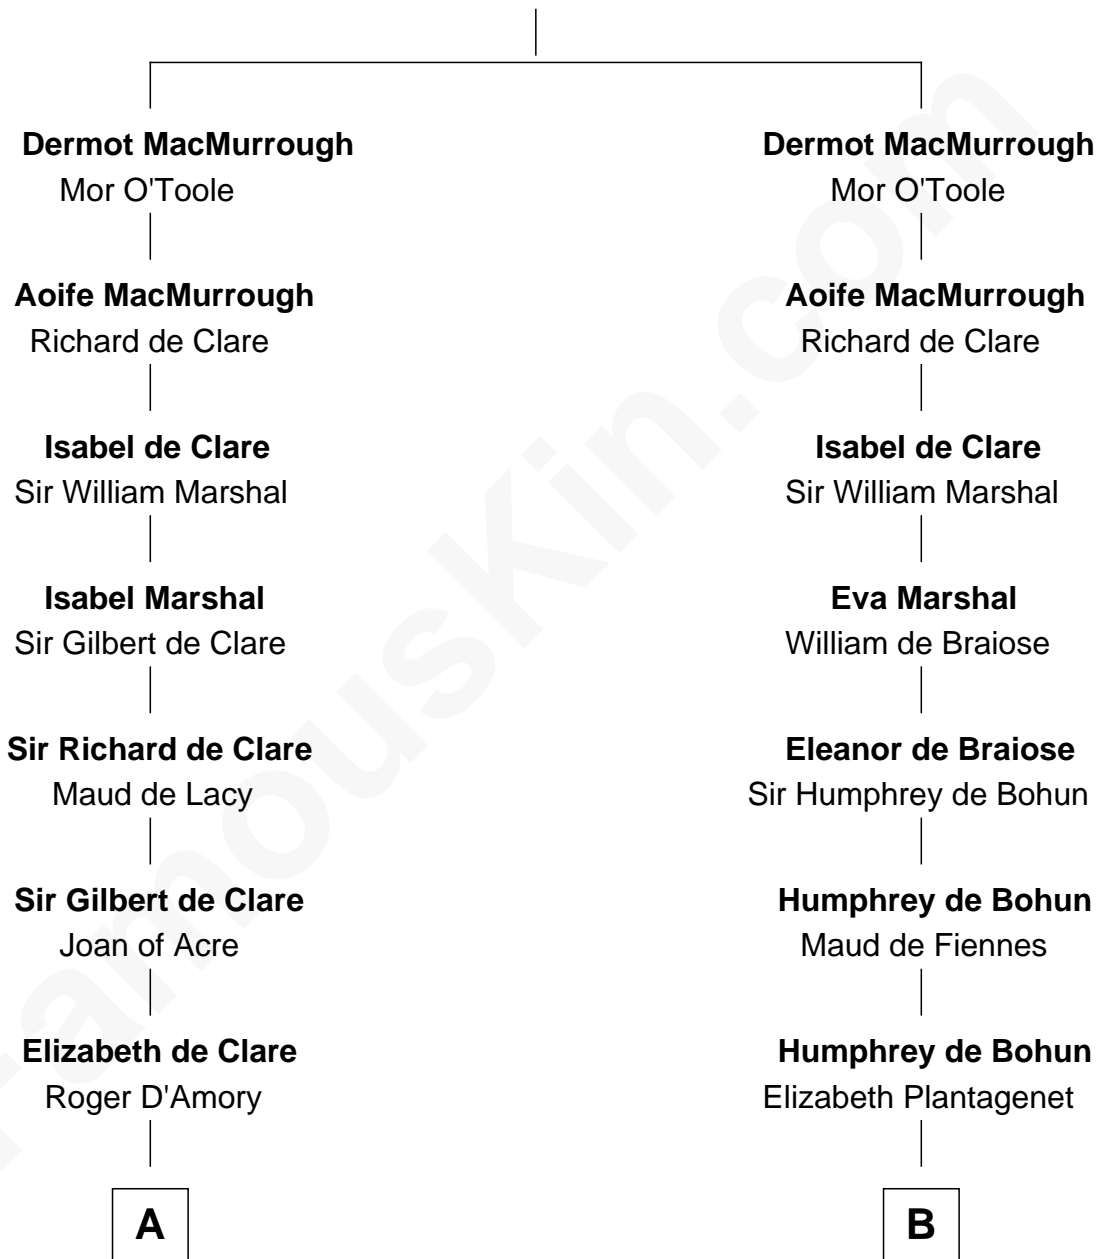

FamousKin.com

Relationship Chart of Fletcher Christian

Leader of the mutiny on the Bounty

21st cousin of

William Henry Harrison

9th U.S. President

Enna MacMurrough

C

Mary Huddleston

John Senhouse

Humphrey Senhouse

Eleanor Kirkby

Bridget Senhouse

John Christian

Charles Christian

Anne Dixon

Fletcher Christian

Leader of the mutiny on the Bounty

D

Sarah Ludlow

Col. John Carter

Col. Robert Carter

Elizabeth Landon

Anne Carter