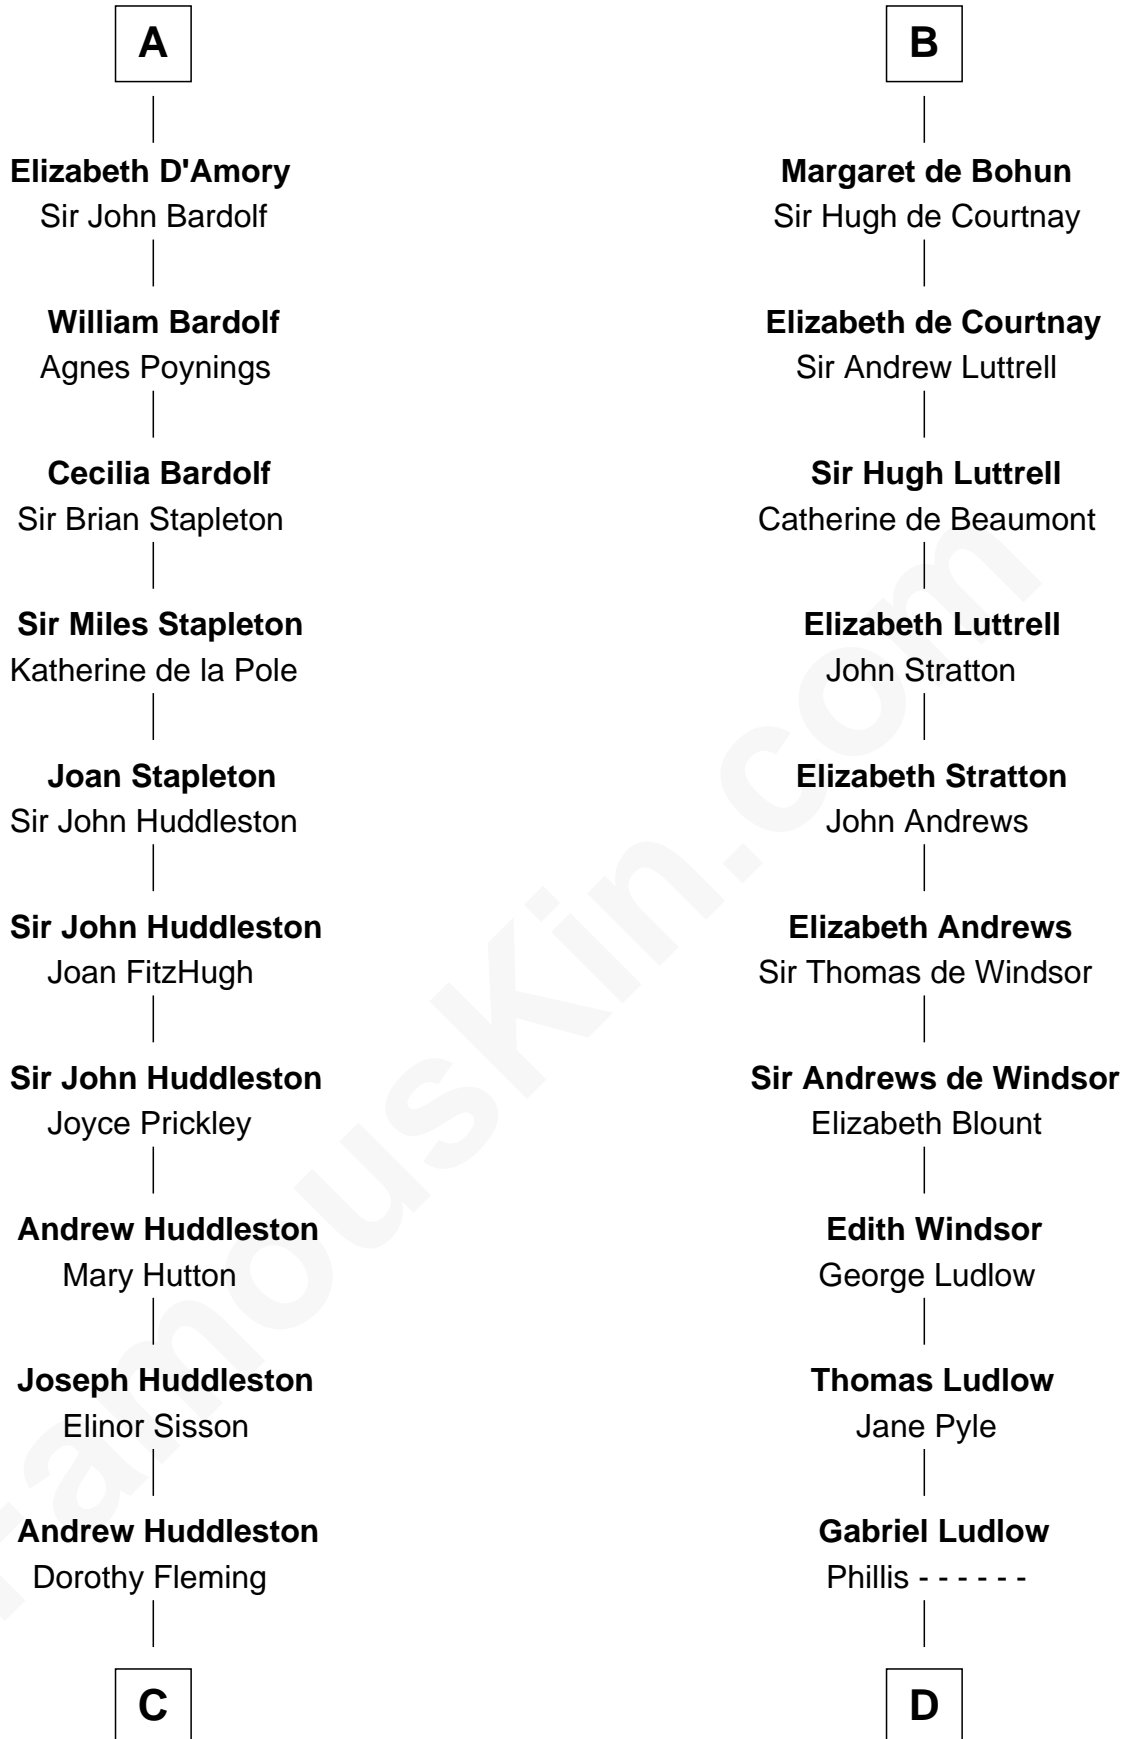

FamousKin.com

Relationship Chart of Fletcher Christian

Leader of the mutiny on the Bounty

21st cousin of

William Henry Harrison

9th U.S. President

Enna MacMurrough

C

Mary Huddleston

John Senhouse

Humphrey Senhouse

Eleanor Kirkby

Bridget Senhouse

John Christian

Charles Christian

Anne Dixon

Fletcher Christian

Leader of the mutiny on the Bounty

D

Sarah Ludlow

Col. John Carter

Col. Robert Carter

Elizabeth Landon

Anne Carter