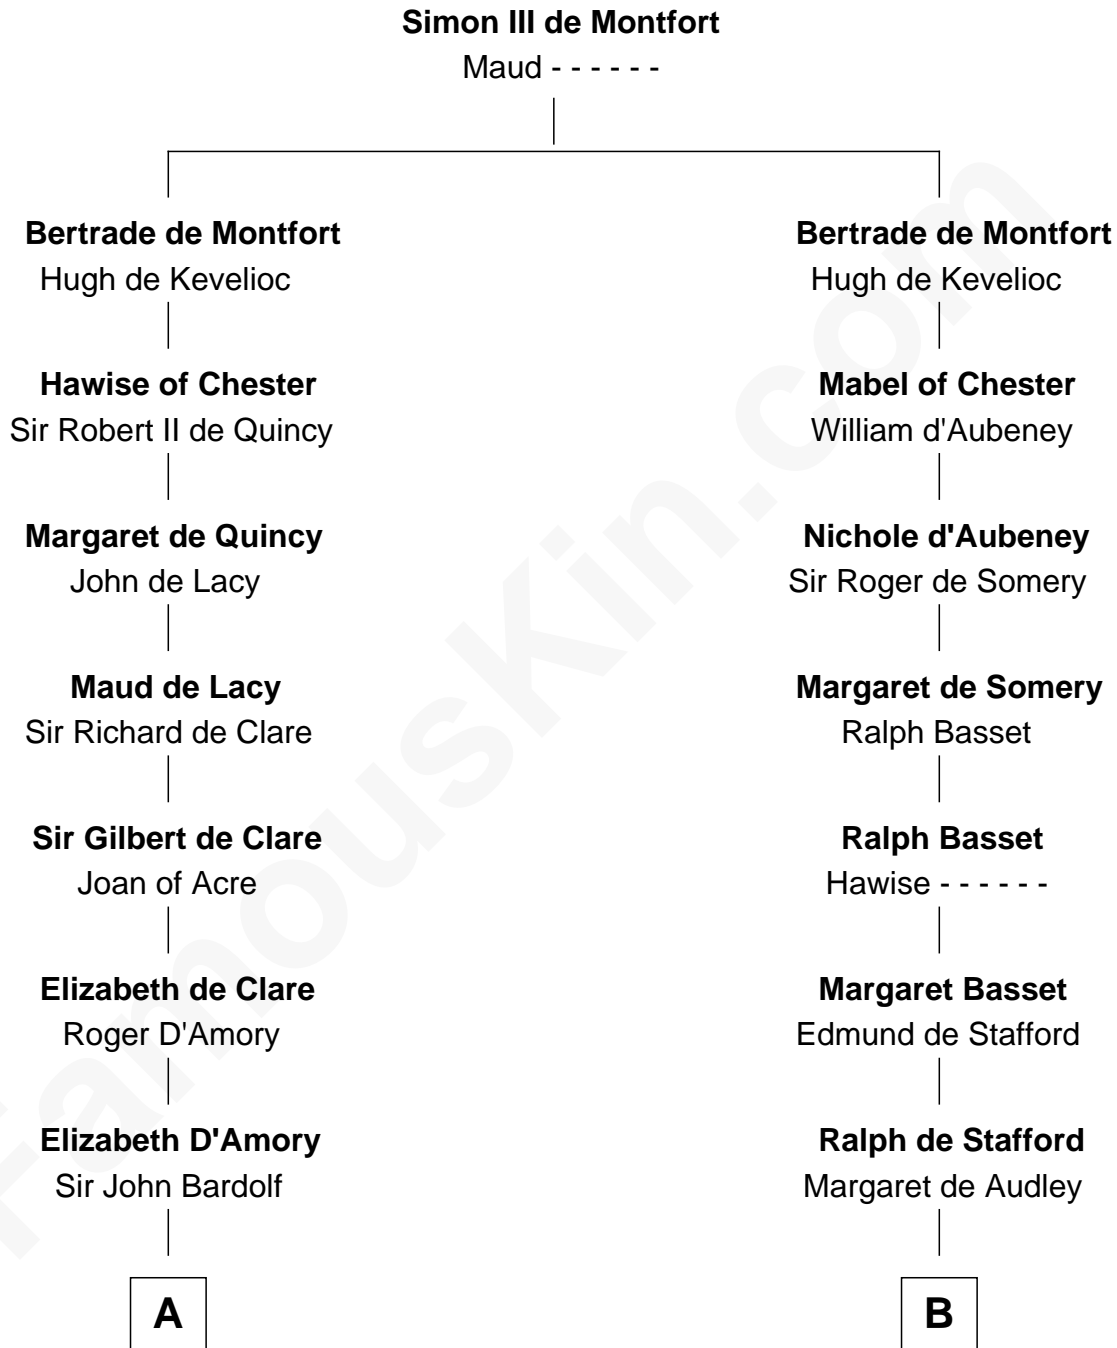

# FamousKin.com Relationship Chart of Fletcher Christian

Leader of the mutiny on the Bounty

20th cousin 1 time removed of

**William Henry Harrison**

9th U.S. President

**C**

**Humphrey Senhouse**

Eleanor Kirkby

**Bridget Senhouse**

John Christian

**Charles Christian**

Anne Dixon

**Fletcher Christian**

*Leader of the mutiny on the Bounty*

**D**

**Benjamin Harrison**

Hannah Churchill

**Benjamin Harrison**

Elizabeth Burwell

**Benjamin Harrison**

Anne Carter

**Benjamin Harrison**

Elizabeth Bassett

**William Henry Harrison**

*9th U.S. President*

FamousKin.com