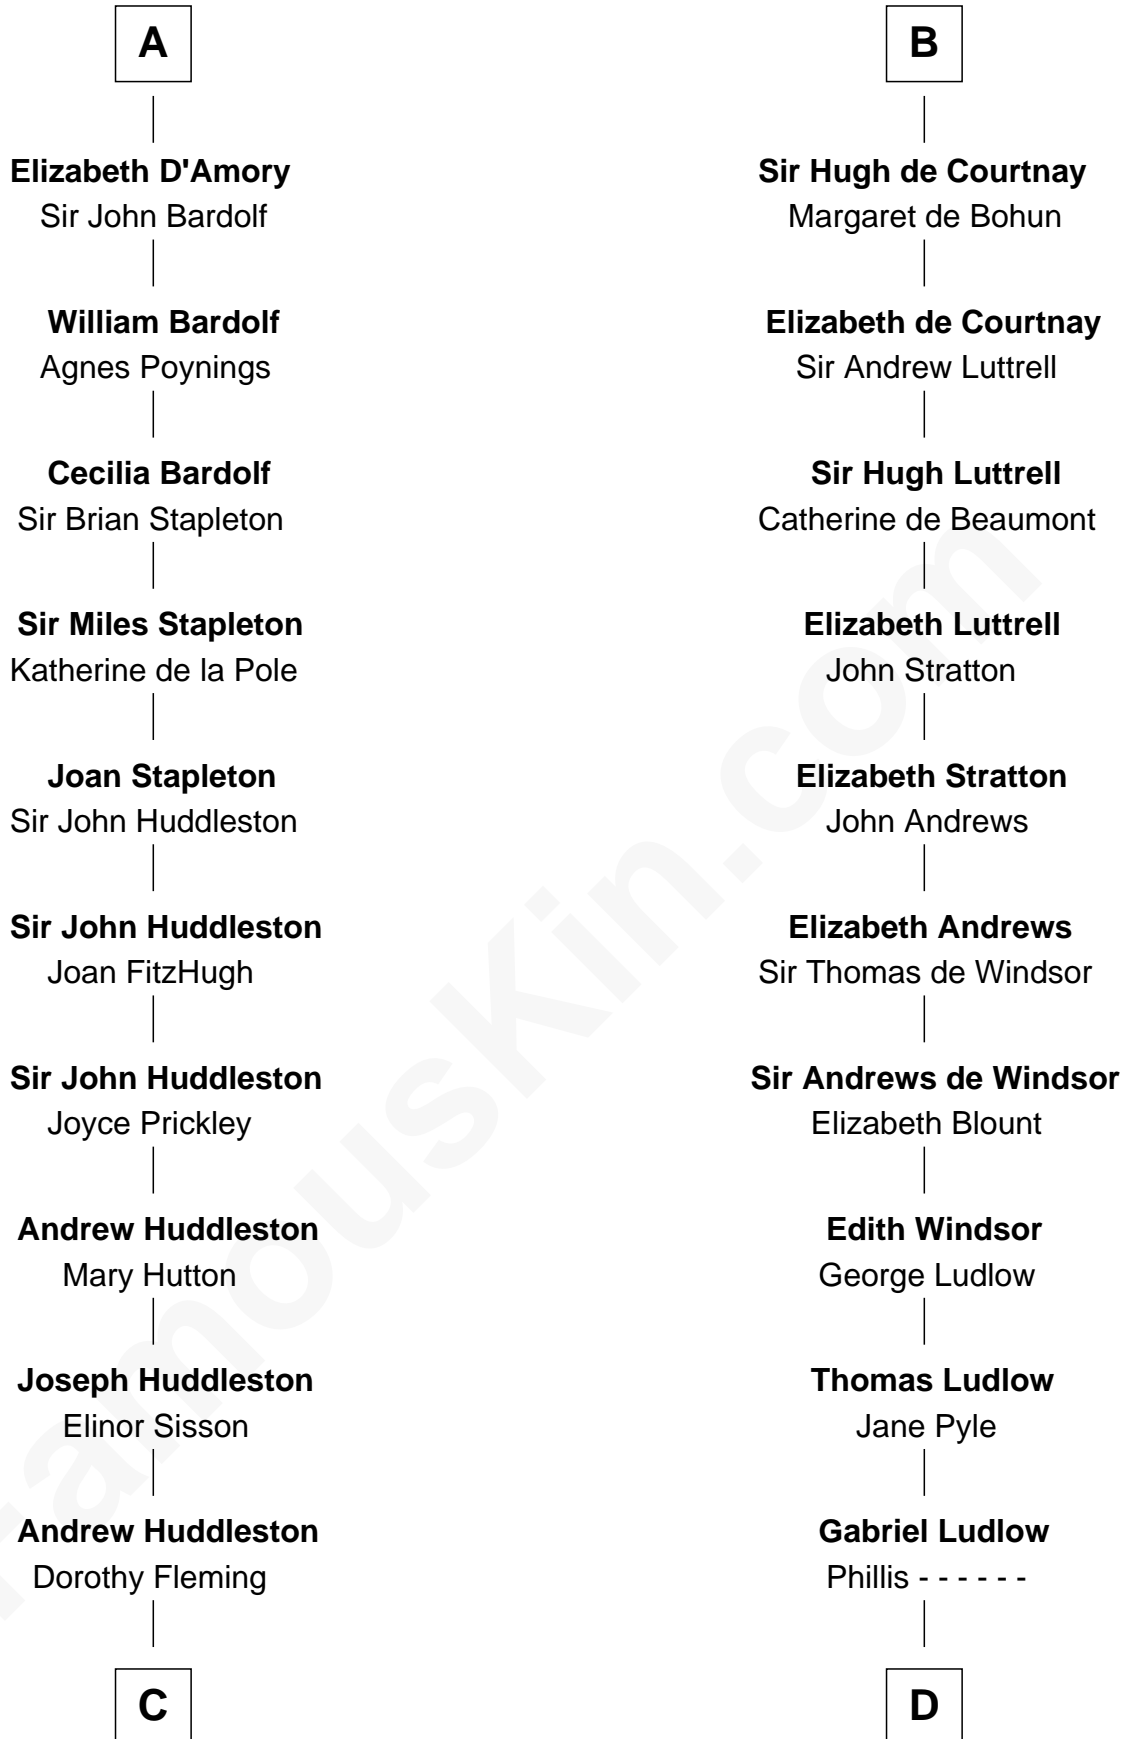

FamousKin.com

Relationship Chart of Fletcher Christian

Leader of the mutiny on the Bounty

21st cousin of

William Henry Harrison

9th U.S. President

Ralph de Gael

C

Mary Huddleston

John Senhouse

Humphrey Senhouse

Eleanor Kirkby

Bridget Senhouse

John Christian

Charles Christian

Anne Dixon

Fletcher Christian

Leader of the mutiny on the Bounty

D

Sarah Ludlow

Col. John Carter

Col. Robert Carter

Elizabeth Landon

Anne Carter