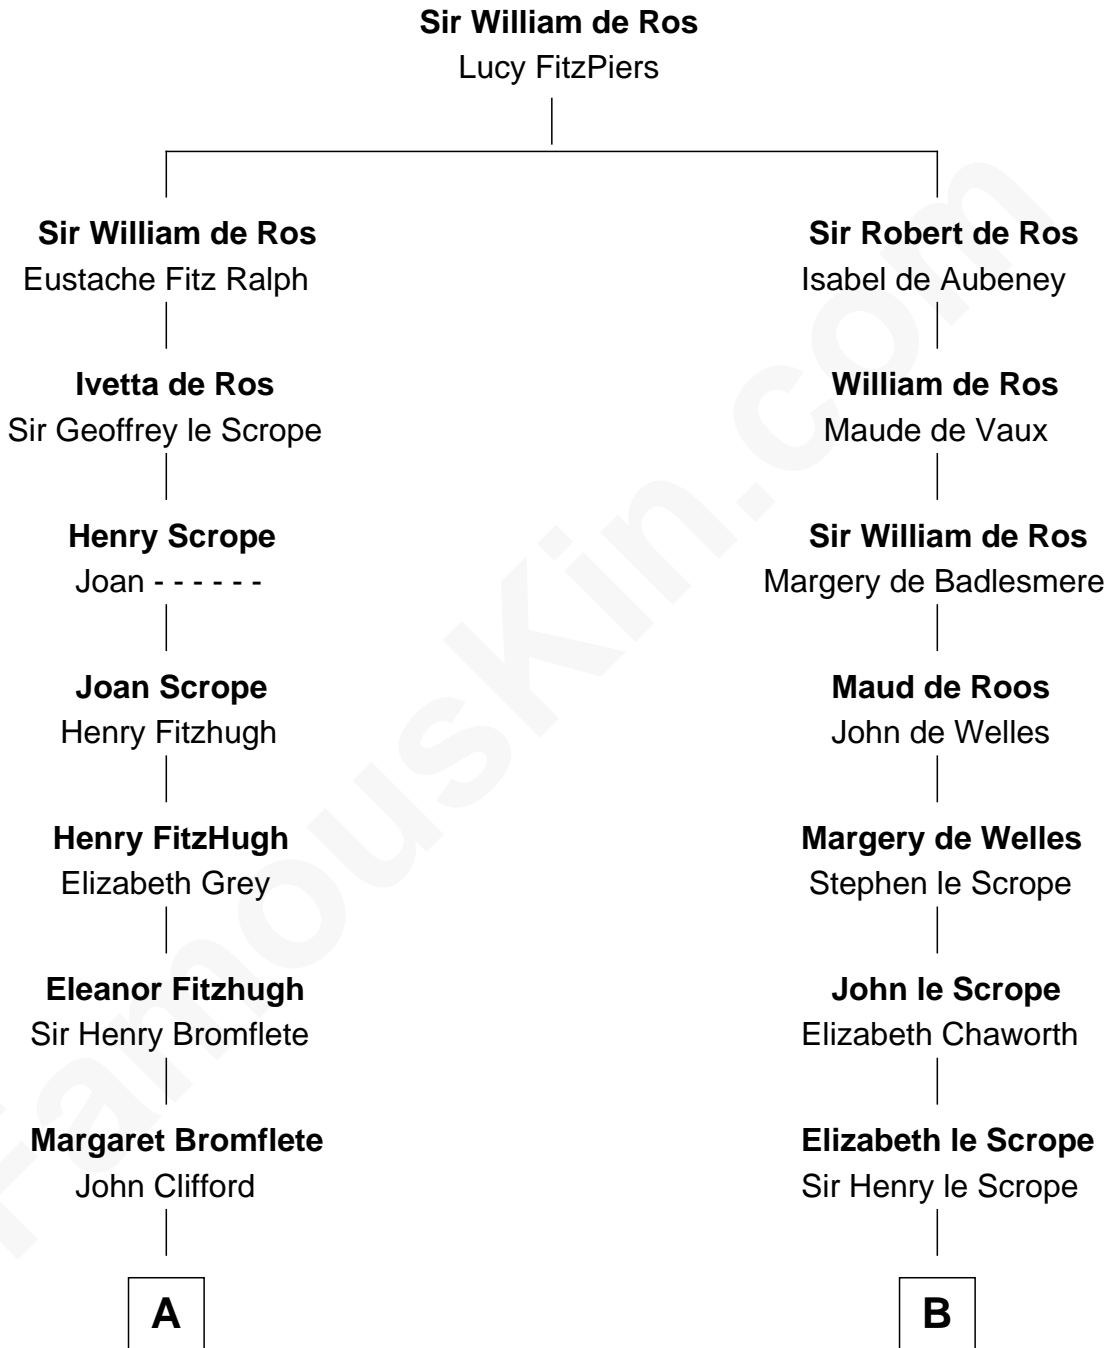

FamousKin.com

Relationship Chart of Fletcher Christian

Leader of the mutiny on the Bounty

17th cousin 2 times removed of

Benjamin Harrison

23rd U.S. President

C

Gen. William Henry Harrison

Anna Tuthill Symmes

John Scott Harrison

Elizabeth Ramsey Irwin

Benjamin Harrison

23rd U.S. President

FamousKin.com