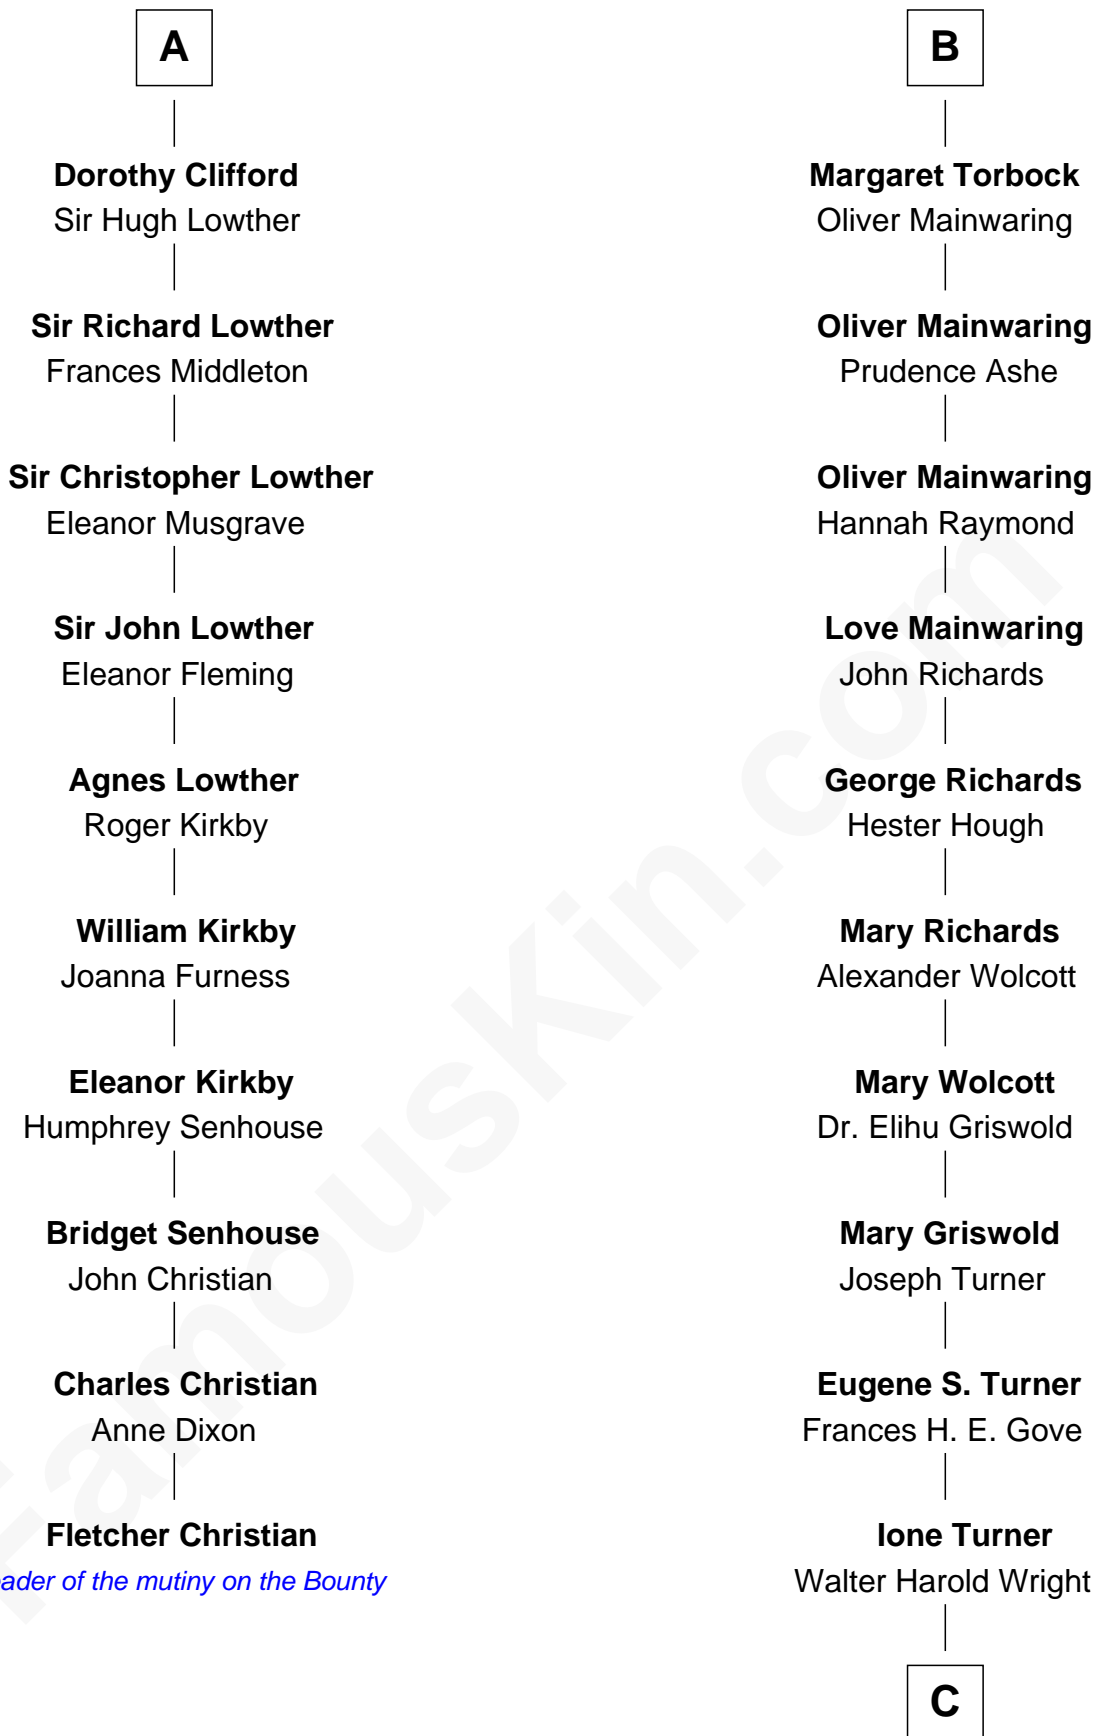

## Relationship Chart of Fletcher Christian

Leader of the mutiny on the Bounty

16th cousin 4 times removed of

**Ed Helms**

TV and Movie Actor

**C**

**Inez Emeline Wright**  
George Pullen Jackson

**Frances Helen Jackson**  
Fitzgerald Sale Parker