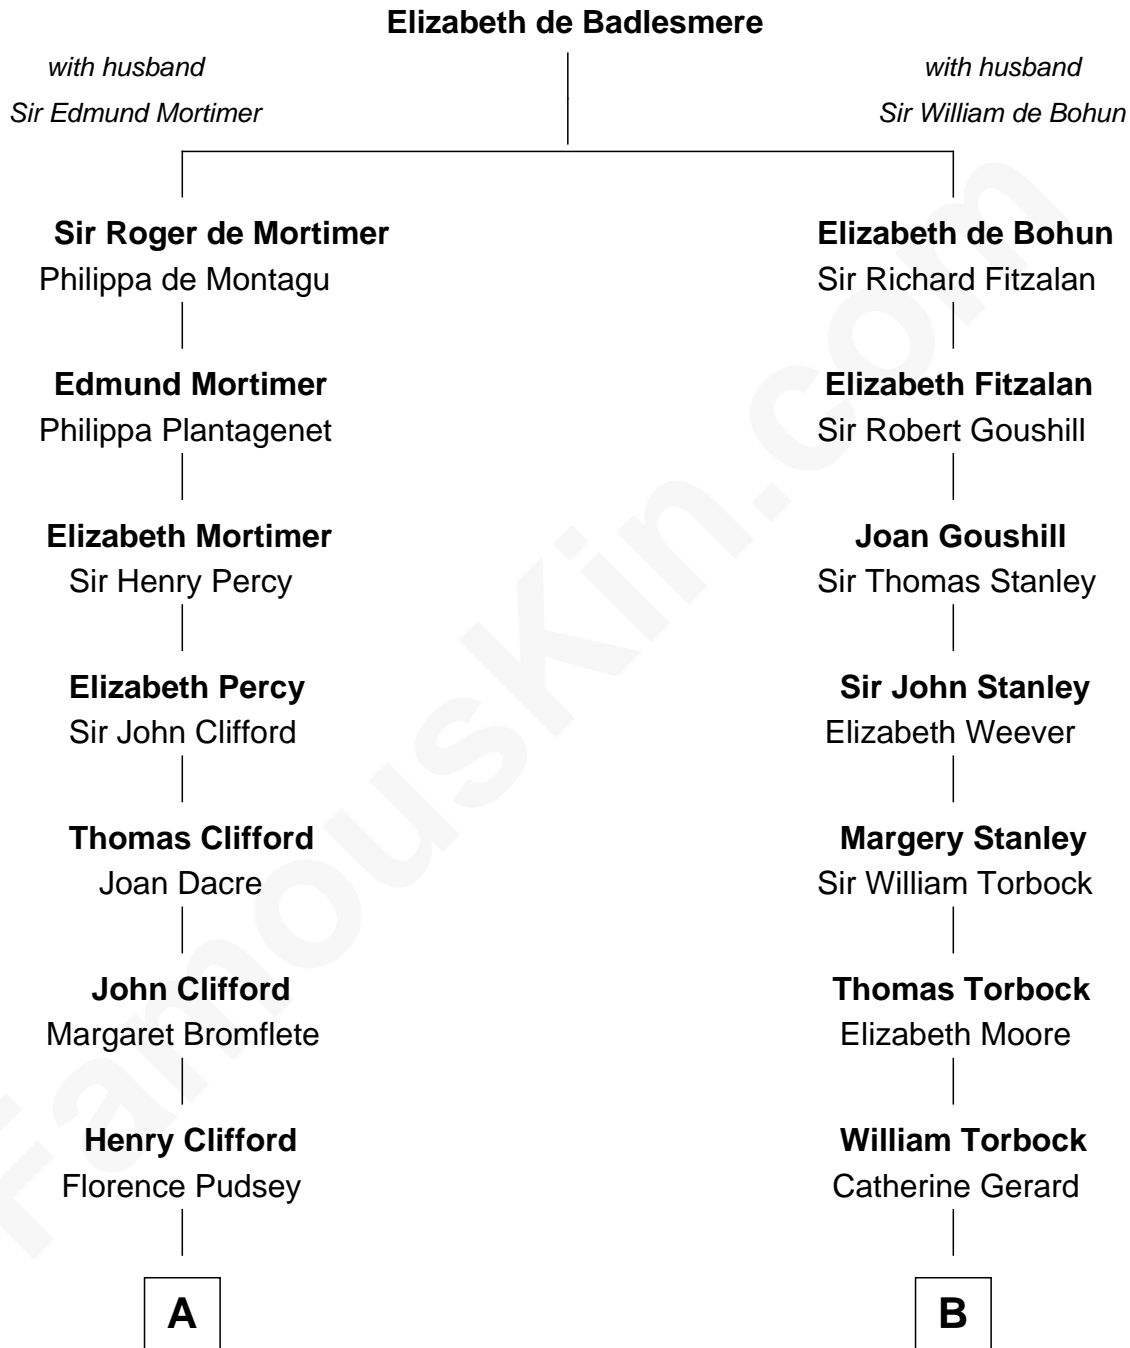

## Relationship Chart of Fletcher Christian

Leader of the mutiny on the Bounty

16th cousin 4 times removed of

**Ed Helms**

TV and Movie Actor

**C**

**Inez Emeline Wright**  
George Pullen Jackson

**Frances Helen Jackson**  
Fitzgerald Sale Parker