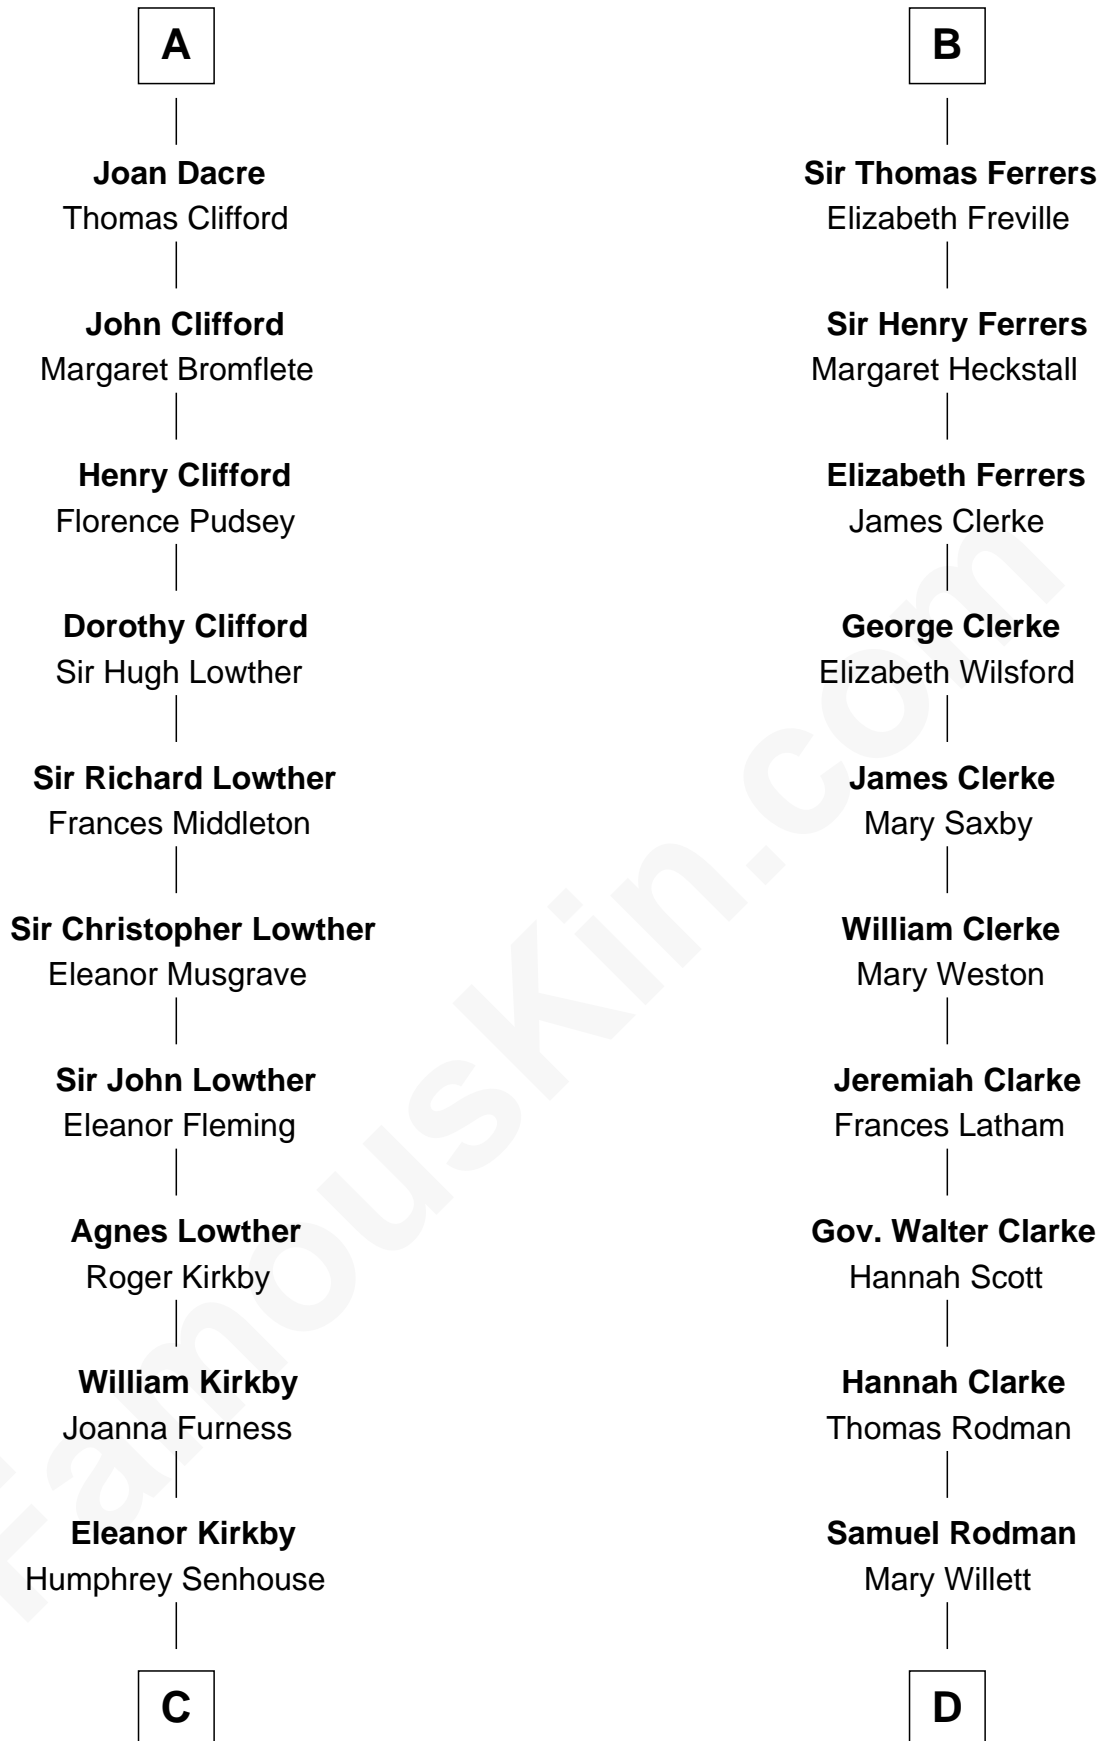

FamousKin.com

Relationship Chart of Fletcher Christian

Leader of the mutiny on the Bounty

19th cousin 1 time removed of

Joseph Wharton

Founder of the Wharton School of Business

C

Bridget Senhouse

John Christian

Charles Christian

Anne Dixon

Fletcher Christian

Leader of the mutiny on the Bounty

D

Thomas Rodman

Mary Borden