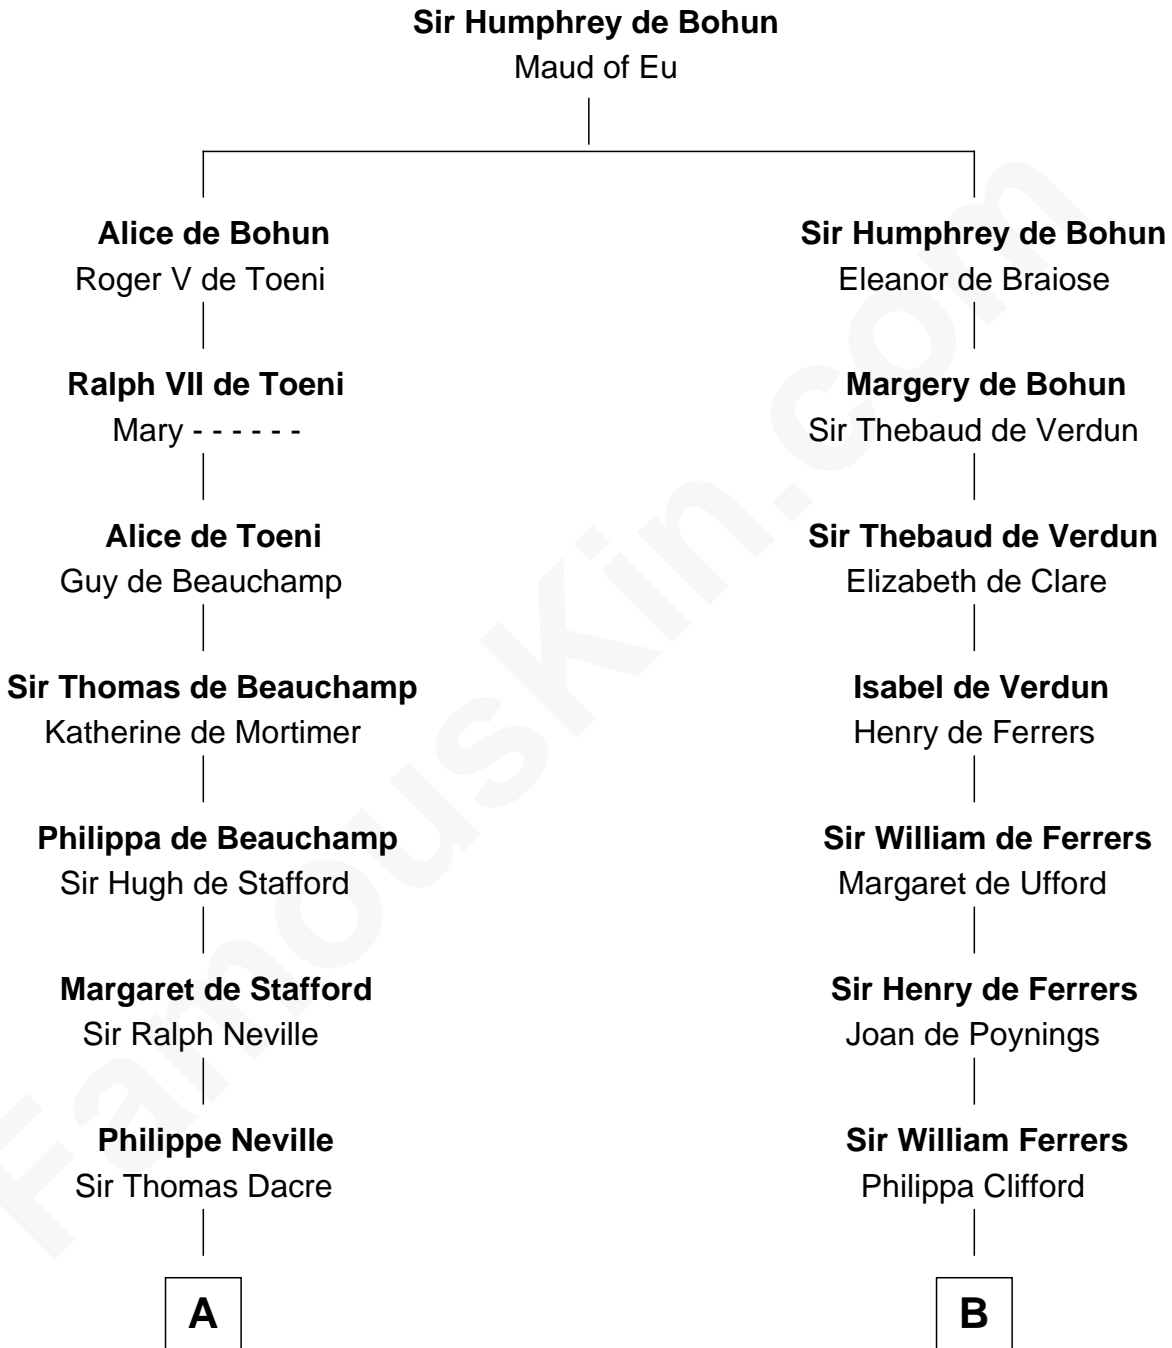

FamousKin.com

Relationship Chart of Fletcher Christian

Leader of the mutiny on the Bounty

19th cousin 1 time removed of

Joseph Wharton

Founder of the Wharton School of Business

C

Bridget Senhouse

John Christian

Charles Christian

Anne Dixon

Fletcher Christian

Leader of the mutiny on the Bounty

D

Thomas Rodman

Mary Borden

Hannah Rodman

Samuel Rowland Fisher

Deborah Fisher

William Wharton

Joseph Wharton

Founder, Wharton School of Business

FamousKin.com