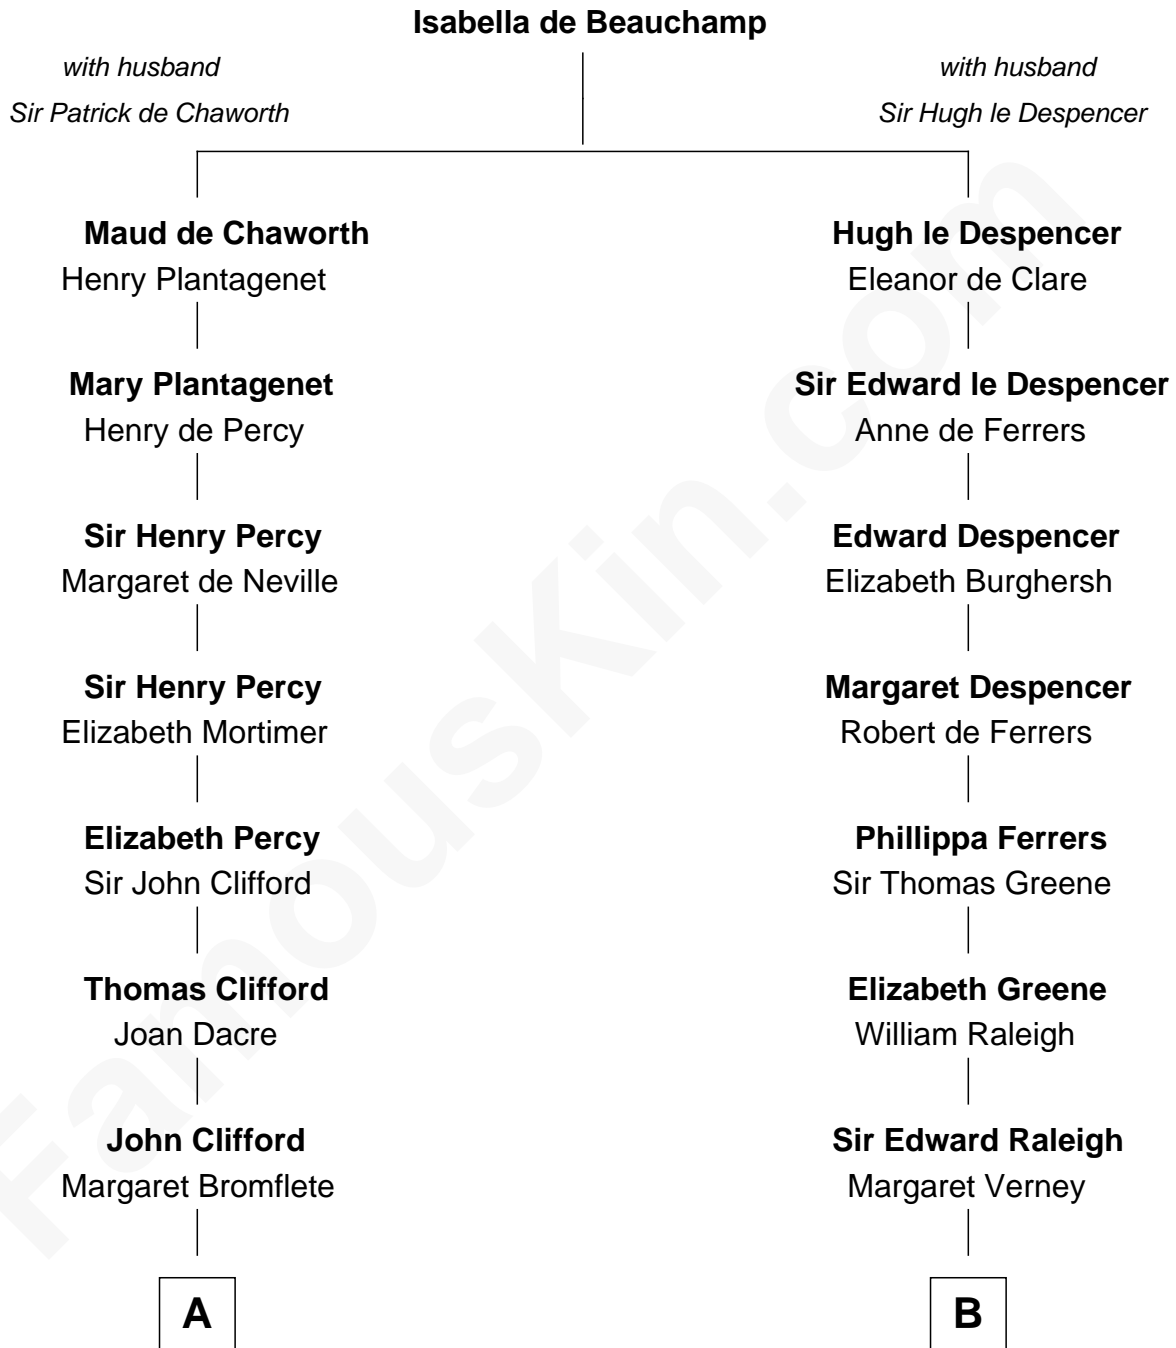

# FamousKin.com

## Relationship Chart of Fletcher Christian

Leader of the mutiny on the Bounty

17th cousin 1 time removed of

**Joseph Wharton**

Founder of the Wharton School of Business

**C**

**Deborah Fisher**

William Wharton