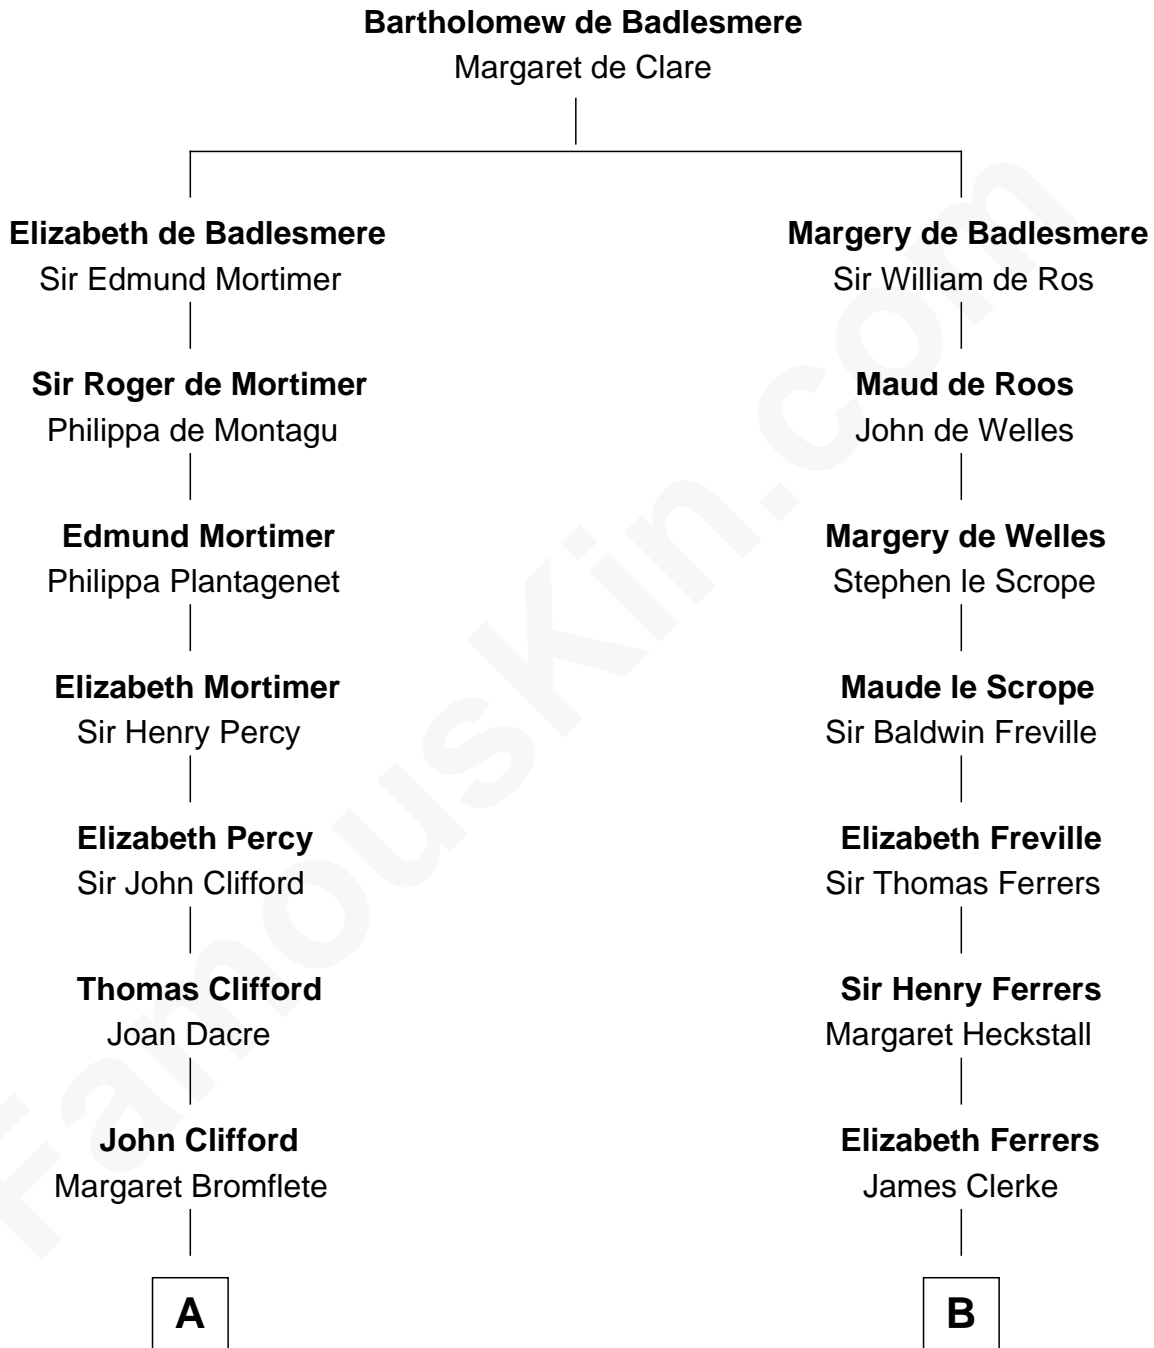

FamousKin.com

Relationship Chart of Fletcher Christian

Leader of the mutiny on the Bounty

17th cousin of

Joseph Wharton

Founder of the Wharton School of Business

A

Henry Clifford
Florence Pudsey

Dorothy Clifford
Sir Hugh Lowther

Sir Richard Lowther
Frances Middleton

Sir Christopher Lowther
Eleanor Musgrave

Sir John Lowther
Eleanor Fleming

Agnes Lowther
Roger Kirkby

William Kirkby
Joanna Furness

Eleanor Kirkby
Humphrey Senhouse

Bridget Senhouse
John Christian

Charles Christian
Anne Dixon

Fletcher Christian

Leader of the mutiny on the Bounty

B

George Clerke
Elizabeth Wilsford

James Clerke
Mary Saxby

William Clerke
Mary Weston

Jeremiah Clarke
Frances Latham

Gov. Walter Clarke
Hannah Scott

Hannah Clarke
Thomas Rodman

Samuel Rodman
Mary Willett

Thomas Rodman
Mary Borden

Hannah Rodman
Samuel Rowland Fisher

Deborah Fisher
William Wharton