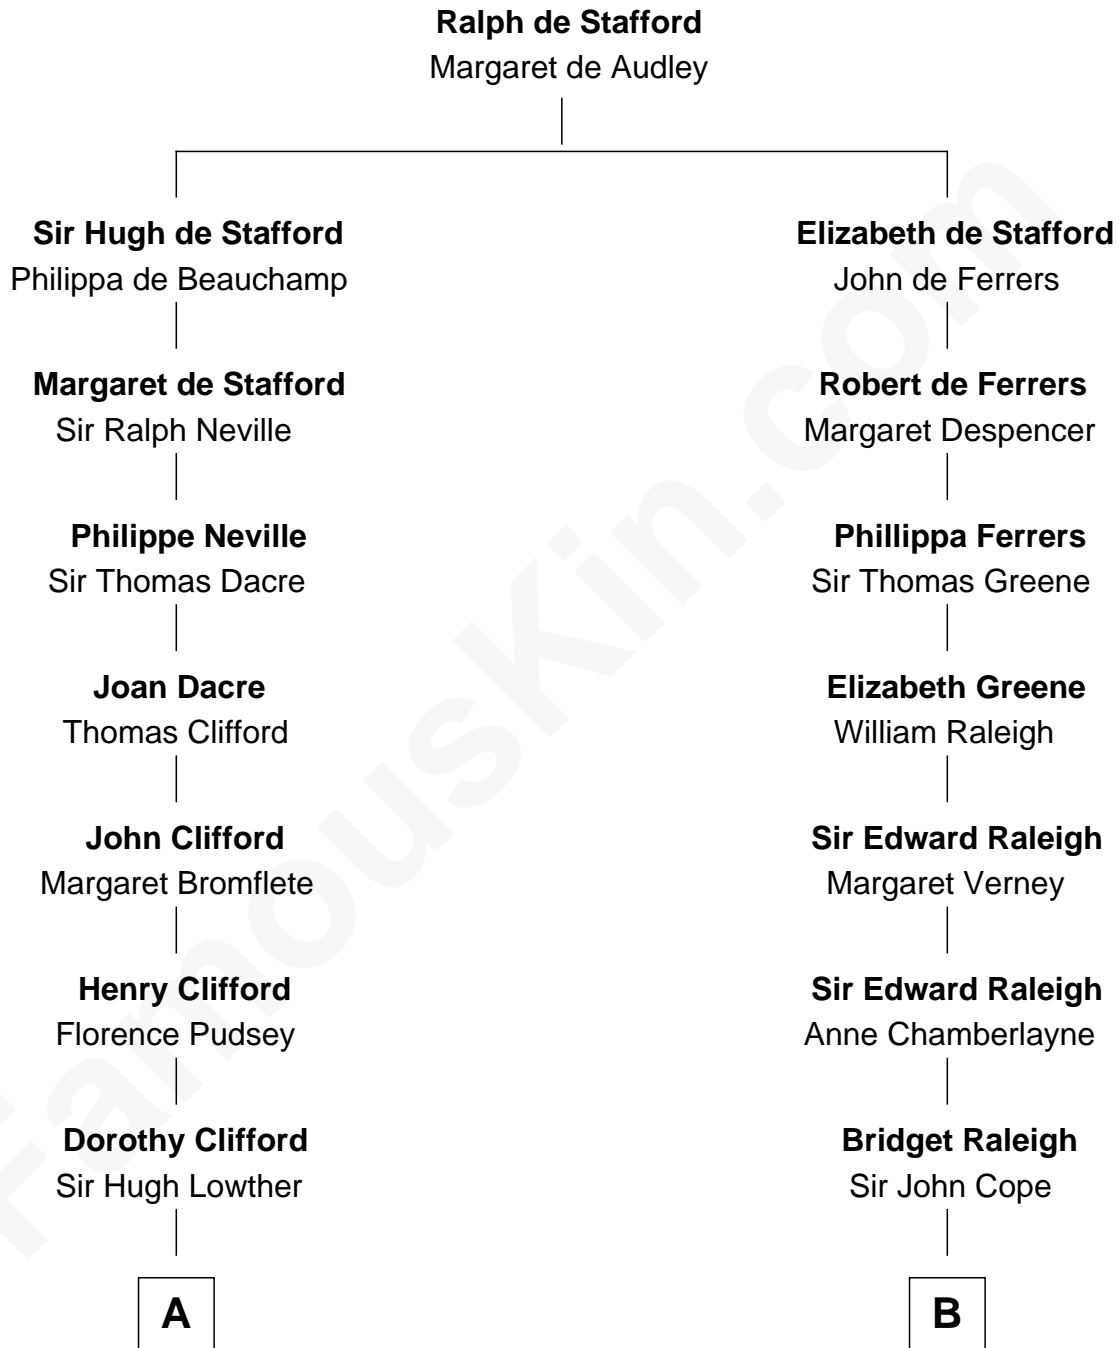

FamousKin.com

Relationship Chart of Fletcher Christian

Leader of the mutiny on the Bounty

15th cousin 1 time removed of

Joseph Wharton

Founder of the Wharton School of Business

A

Sir Richard Lowther

Frances Middleton

Sir Christopher Lowther

Eleanor Musgrave

Sir John Lowther

Eleanor Fleming

Agnes Lowther

Roger Kirkby

William Kirkby