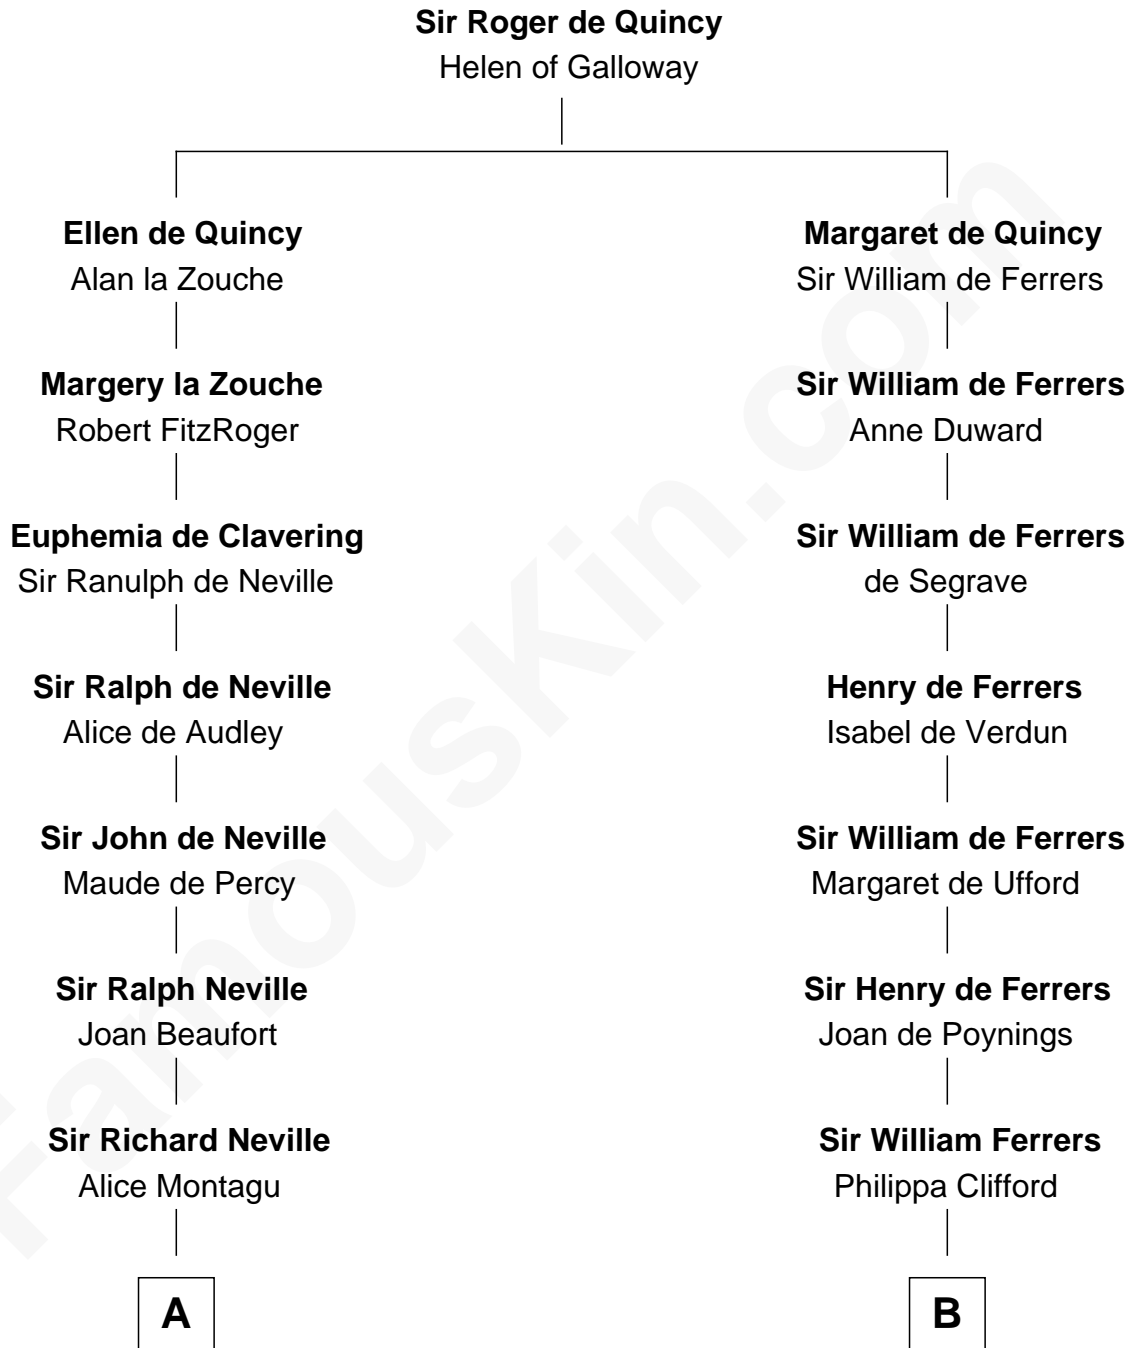

## Relationship Chart of Fletcher Christian

Leader of the mutiny on the Bounty

18th cousin 2 times removed of

**Joseph Wharton**

Founder of the Wharton School of Business

**C**

**Charles Christian**

Anne Dixon

**Fletcher Christian**

*Leader of the mutiny on the Bounty*

**D**

**Thomas Rodman**

Mary Borden

**Hannah Rodman**

Samuel Rowland Fisher

**Deborah Fisher**