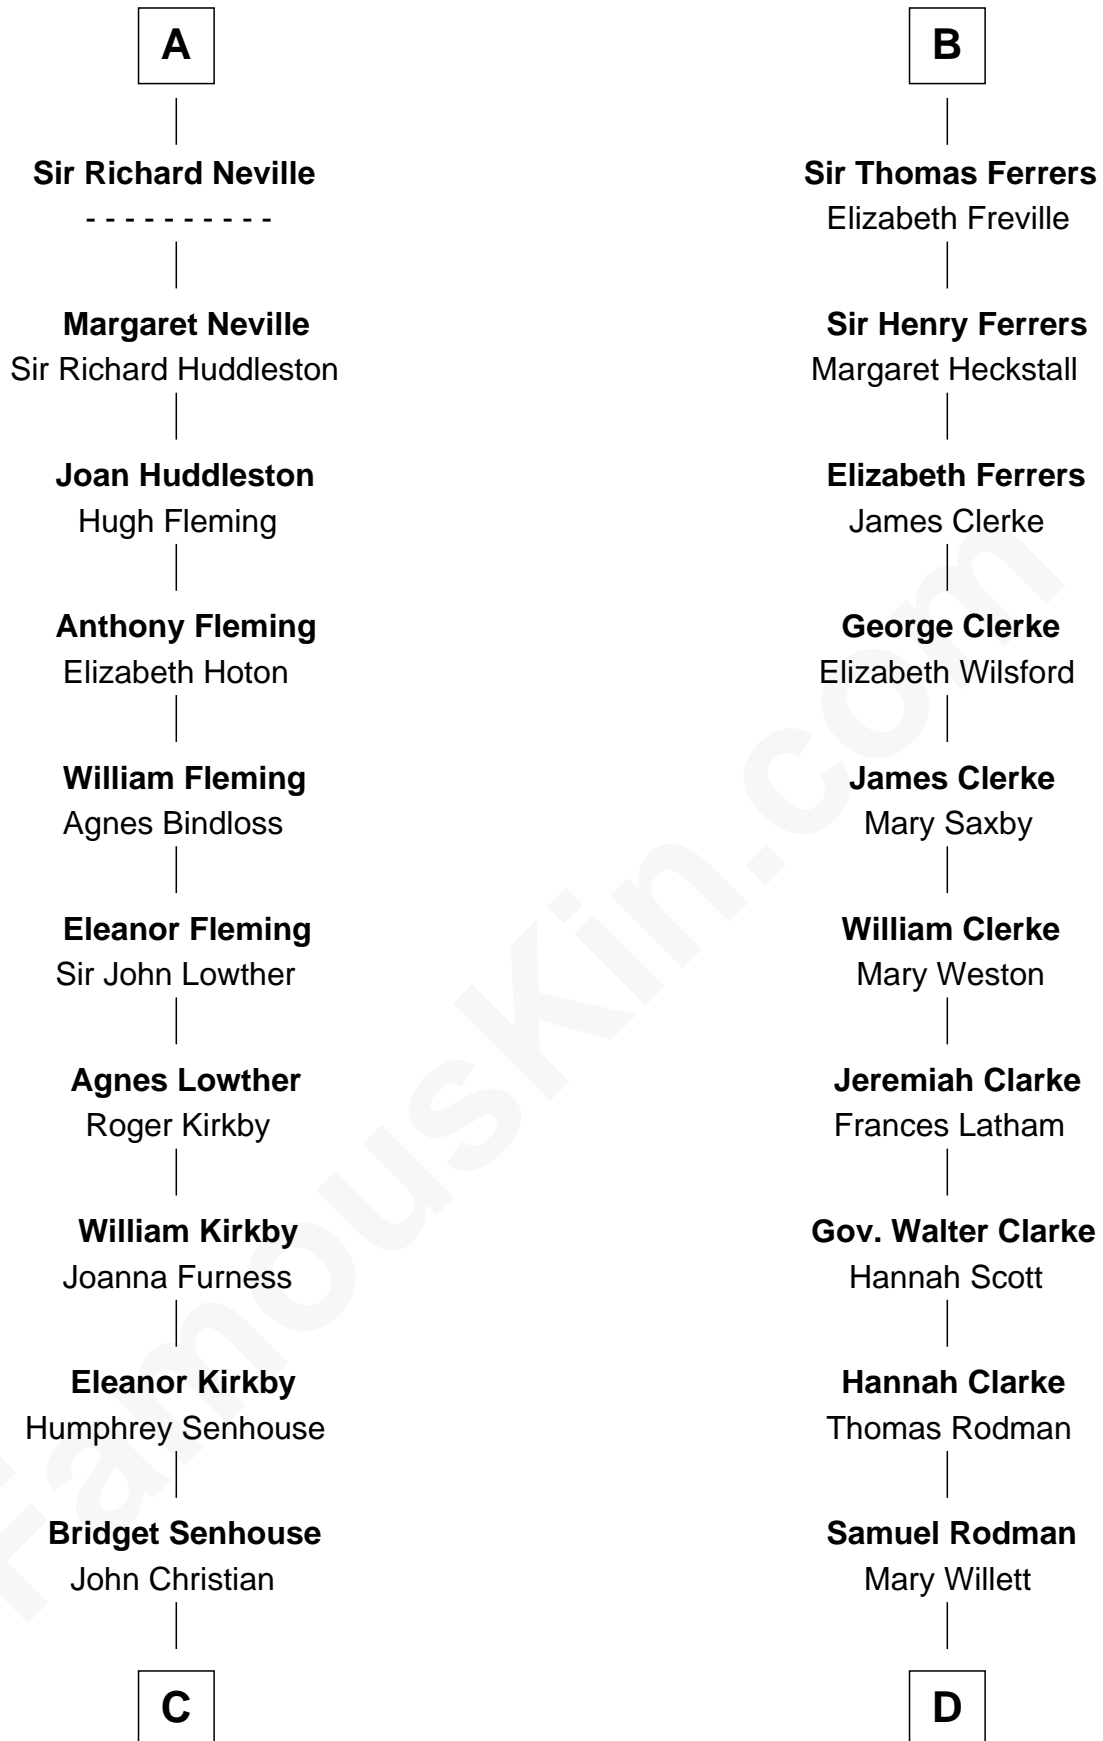

## Relationship Chart of Fletcher Christian

Leader of the mutiny on the Bounty

18th cousin 2 times removed of

**Joseph Wharton**

Founder of the Wharton School of Business

**C**

**Charles Christian**

Anne Dixon

**Fletcher Christian**

*Leader of the mutiny on the Bounty*

**D**

**Thomas Rodman**

Mary Borden

**Hannah Rodman**

Samuel Rowland Fisher

**Deborah Fisher**