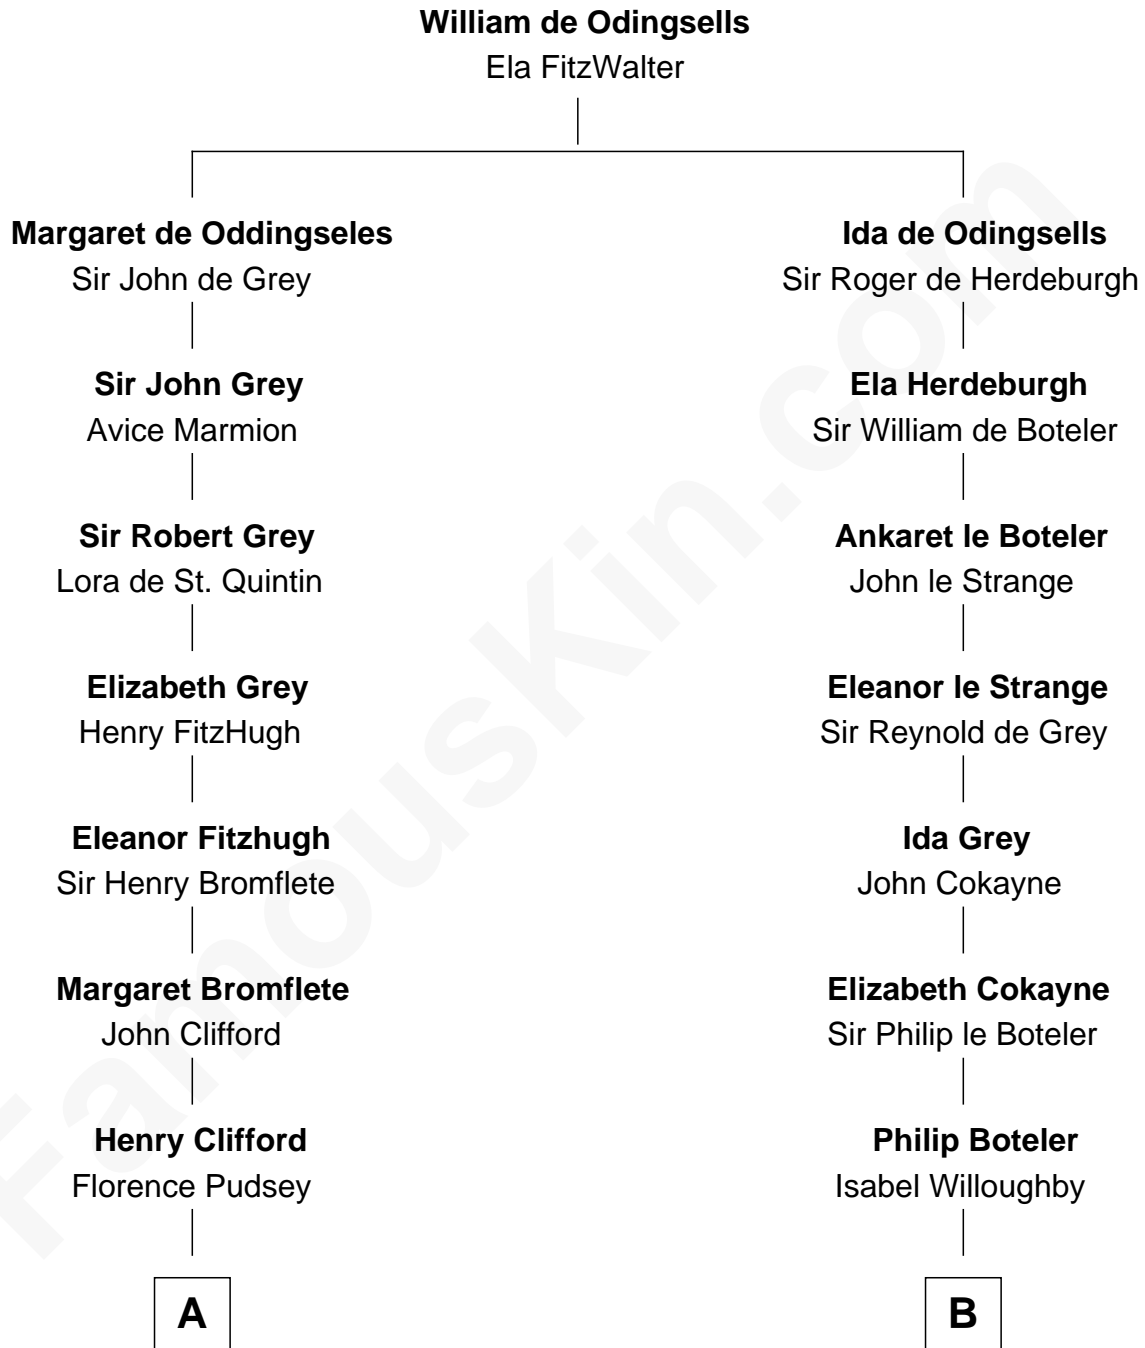

FamousKin.com

Relationship Chart of Fletcher Christian

Leader of the mutiny on the Bounty

16th cousin 4 times removed of

Joseph Wharton

Founder of the Wharton School of Business

C

Thomas Rodman

Mary Borden

Hannah Rodman

Samuel Rowland Fisher

Deborah Fisher

William Wharton

Joseph Wharton

Founder, Wharton School of Business

FamousKin.com