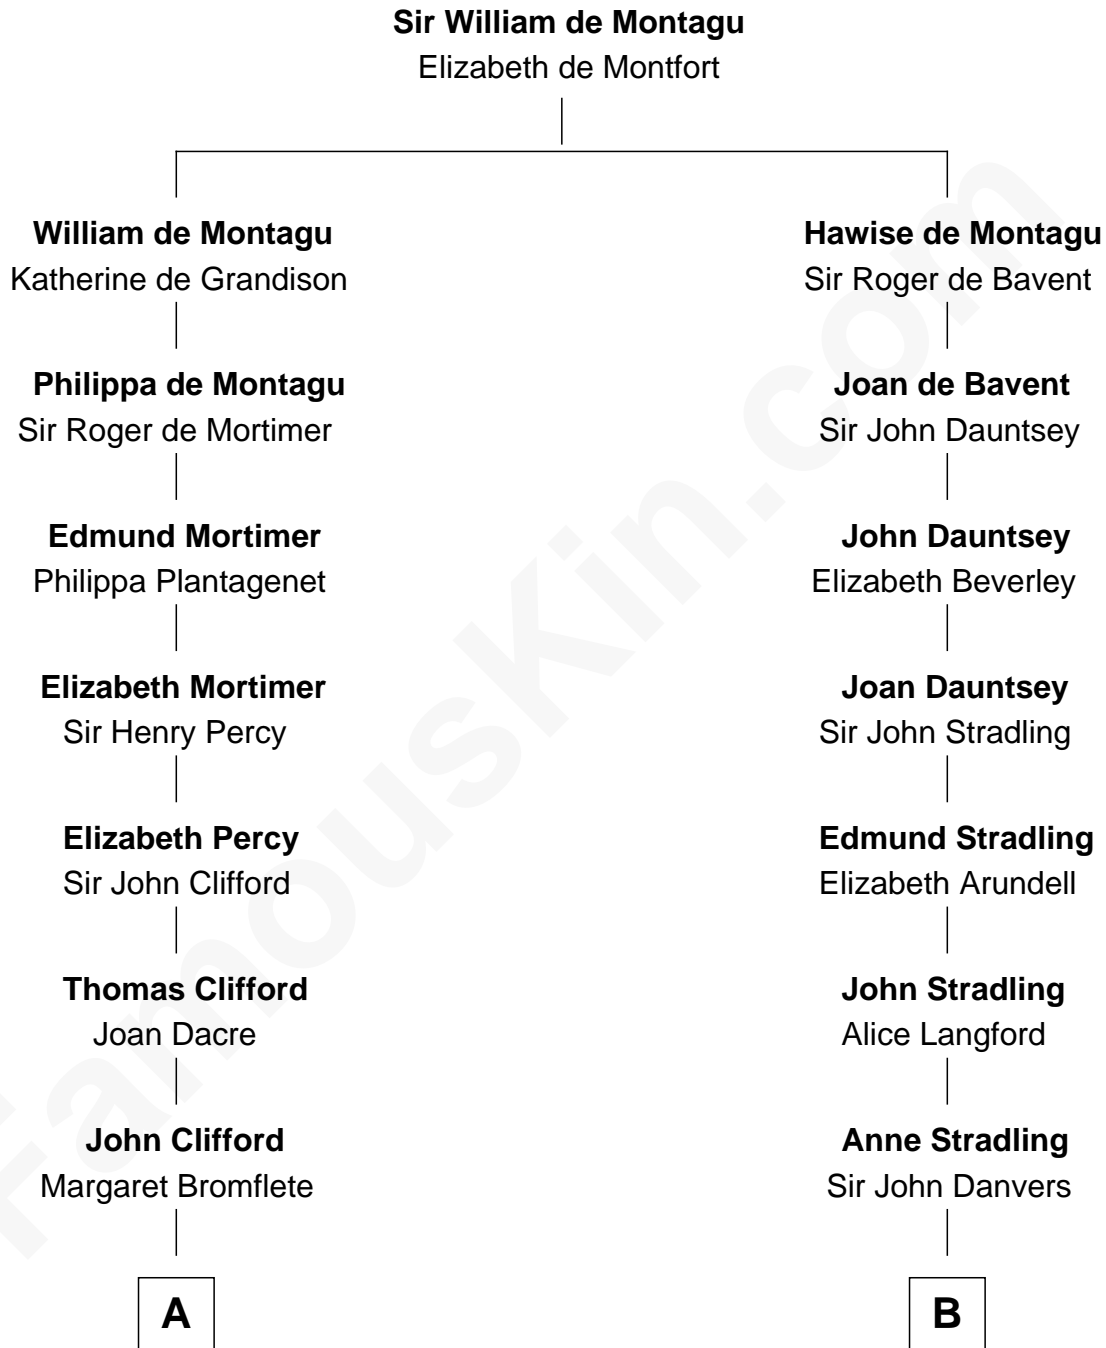

FamousKin.com

Relationship Chart of Fletcher Christian

Leader of the mutiny on the Bounty

17th cousin 1 time removed of

Joseph Wharton

Founder of the Wharton School of Business

C

Deborah Fisher

William Wharton

Joseph Wharton

Founder, Wharton School of Business

FamousKin.com