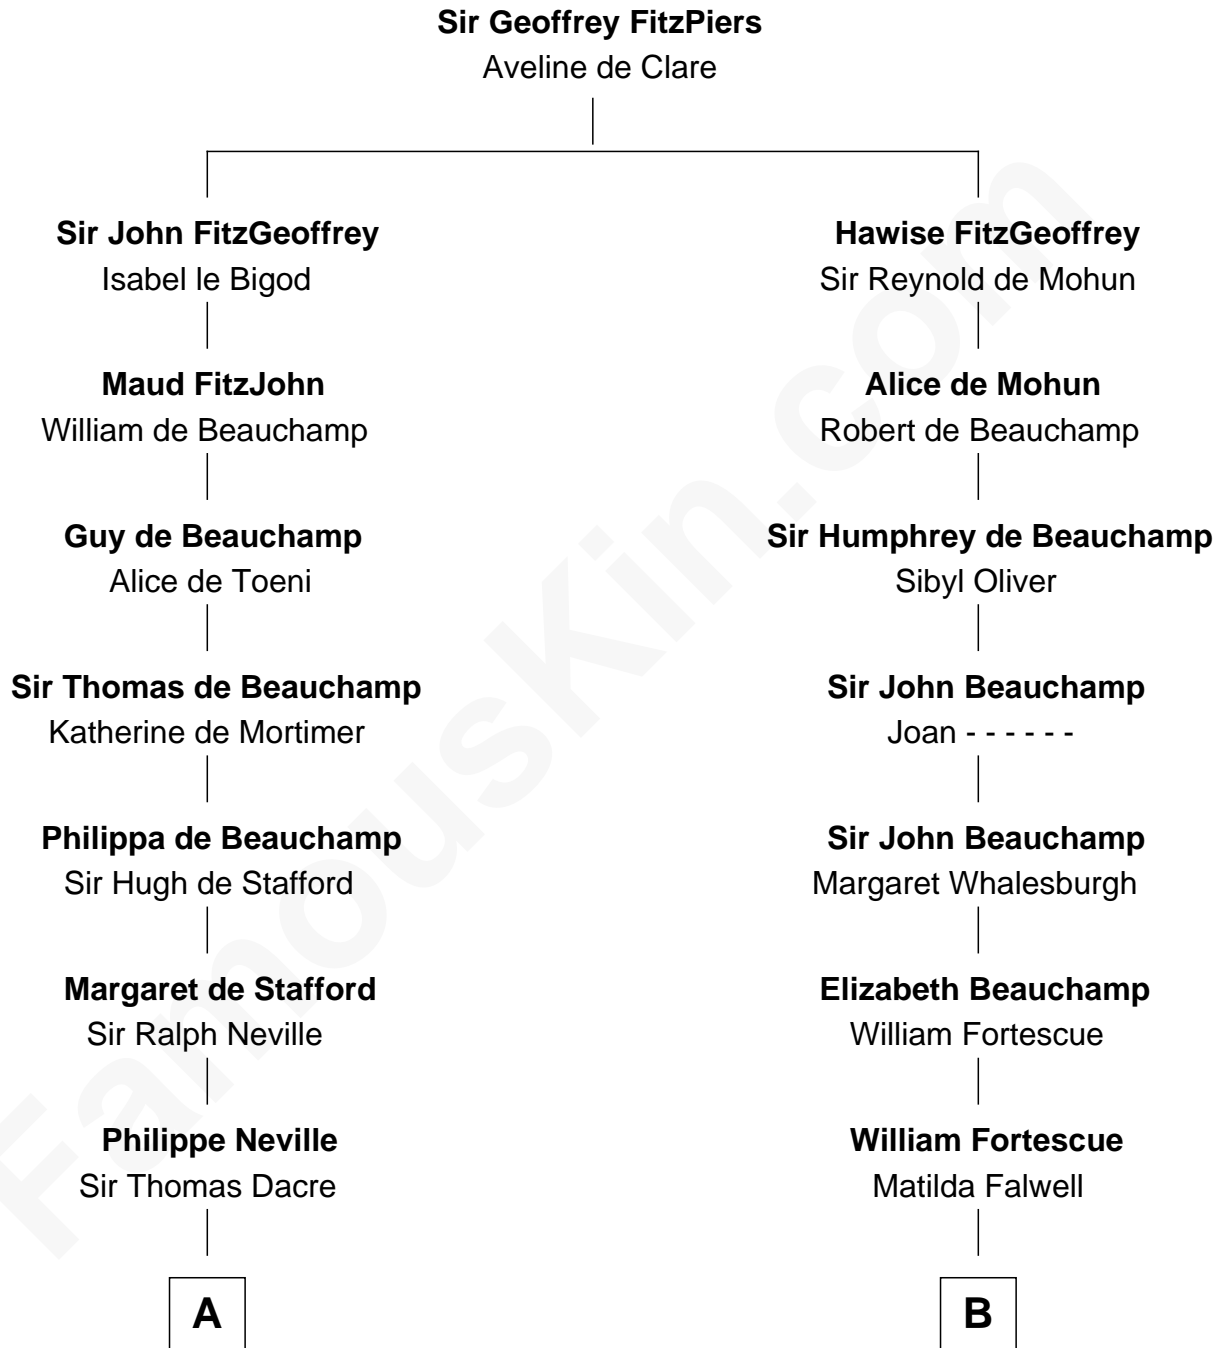

FamousKin.com

Relationship Chart of Fletcher Christian

Leader of the mutiny on the Bounty

19th cousin 1 time removed of

Harriet Beecher Stowe

Author of *Uncle Tom's Cabin*

C

Bridget Senhouse

John Christian

Charles Christian

Anne Dixon

Fletcher Christian

Leader of the mutiny on the Bounty

D

Andrew Ward

Diana Hubbard

Roxana Ward

Eli Foote

Roxana Foote

Rev. Dr. Lyman Beecher

Harriet Beecher Stowe

Author of Uncle Tom's Cabin