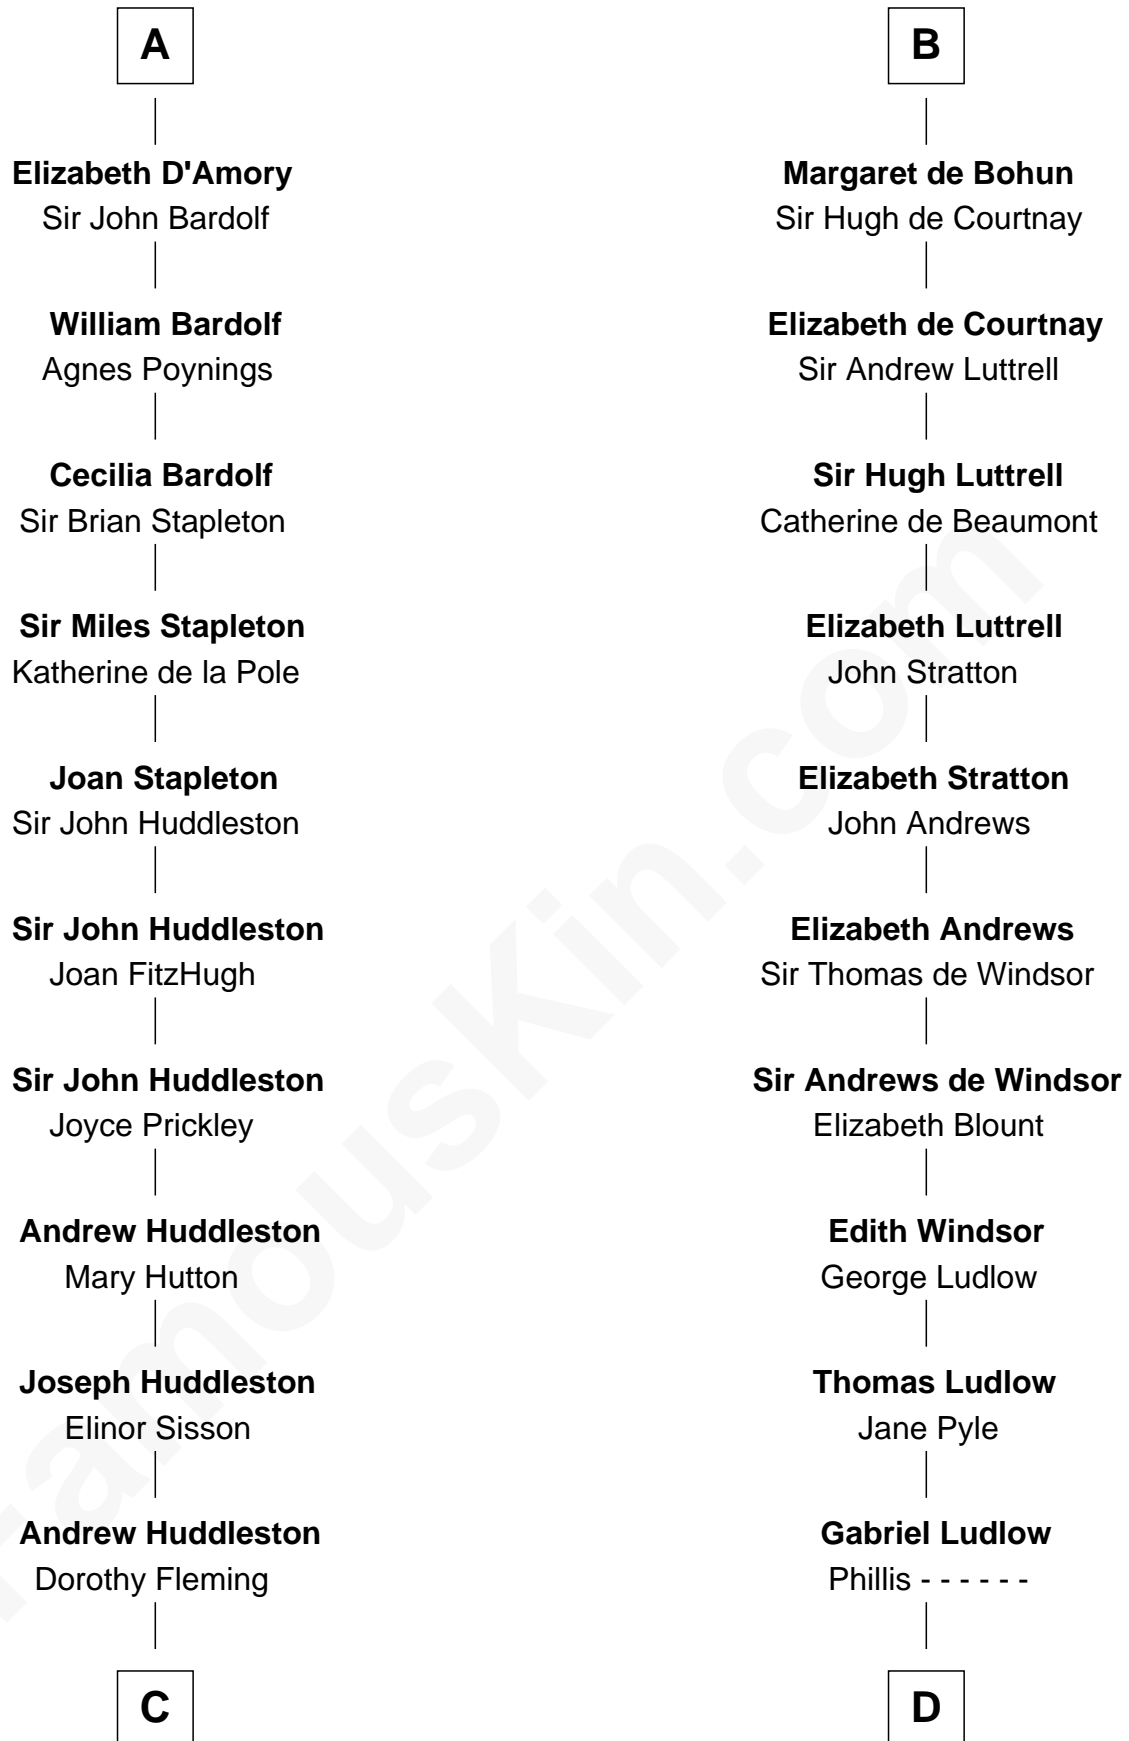

FamousKin.com

Relationship Chart of Fletcher Christian

Leader of the mutiny on the Bounty

20th cousin 1 time removed of

Benjamin Harrison V

Signer of the Declaration of Independence

C

Mary Huddleston
John Senhouse

Humphrey Senhouse
Eleanor Kirkby

Bridget Senhouse
John Christian

Charles Christian
Anne Dixon

Fletcher Christian
Leader of the mutiny on the Bounty

D

Sarah Ludlow
Col. John Carter

Col. Robert Carter
Elizabeth Landon