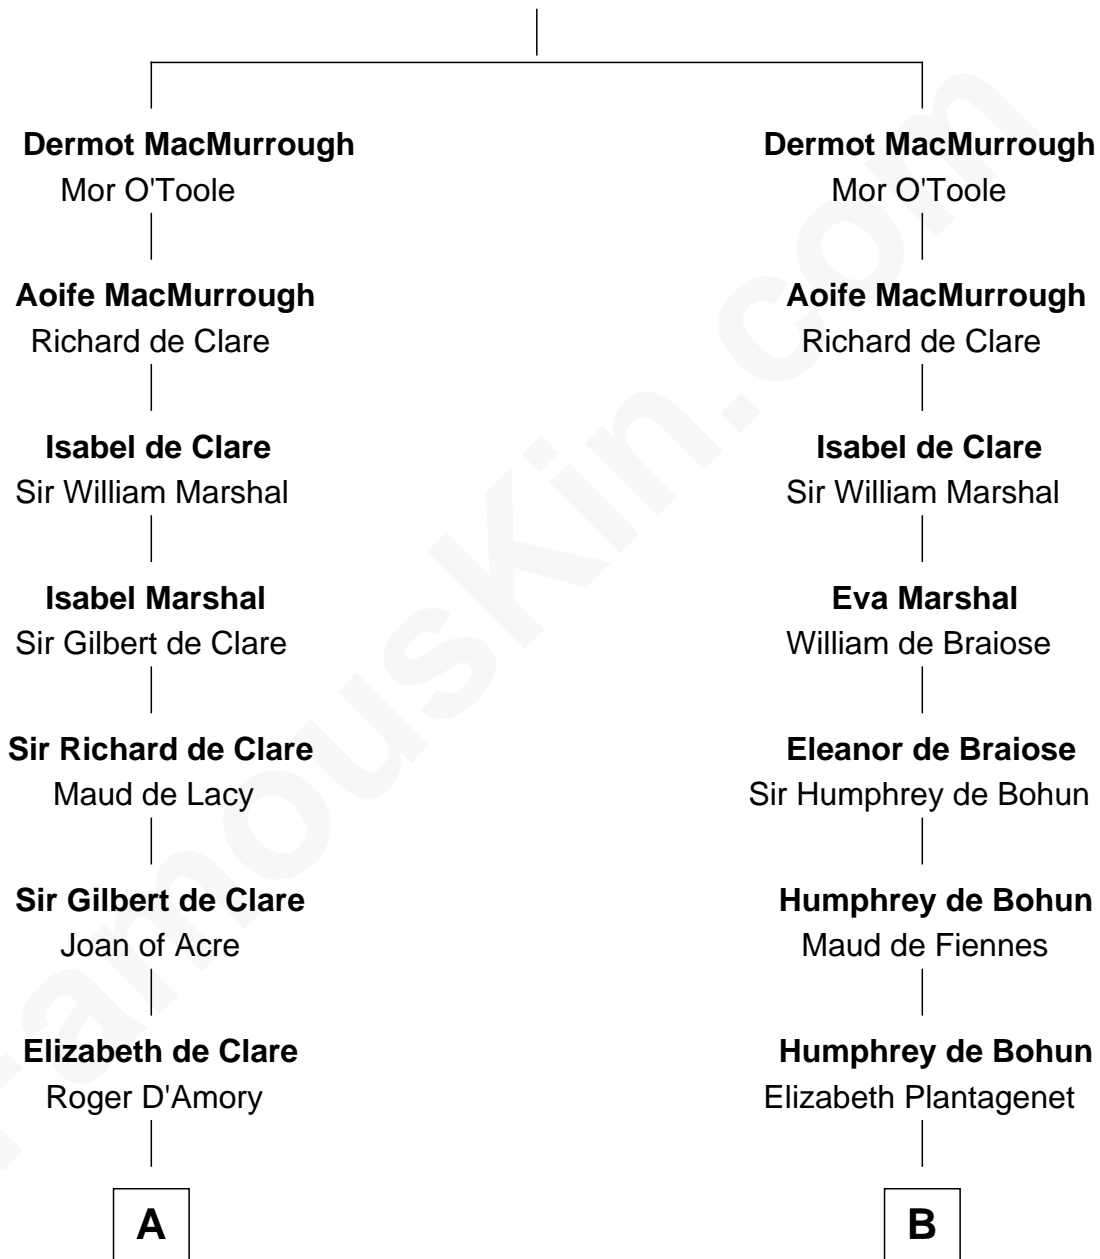

FamousKin.com

Relationship Chart of Fletcher Christian

Leader of the mutiny on the Bounty

20th cousin 1 time removed of

Benjamin Harrison V

Signer of the Declaration of Independence

Enna MacMurrough

C

Mary Huddleston
John Senhouse

Humphrey Senhouse
Eleanor Kirkby

Bridget Senhouse
John Christian

Charles Christian
Anne Dixon

Fletcher Christian
Leader of the mutiny on the Bounty

D

Sarah Ludlow
Col. John Carter

Col. Robert Carter
Elizabeth Landon

Anne Carter
Benjamin Harrison

Benjamin Harrison V
Signer of Declaration of Independence