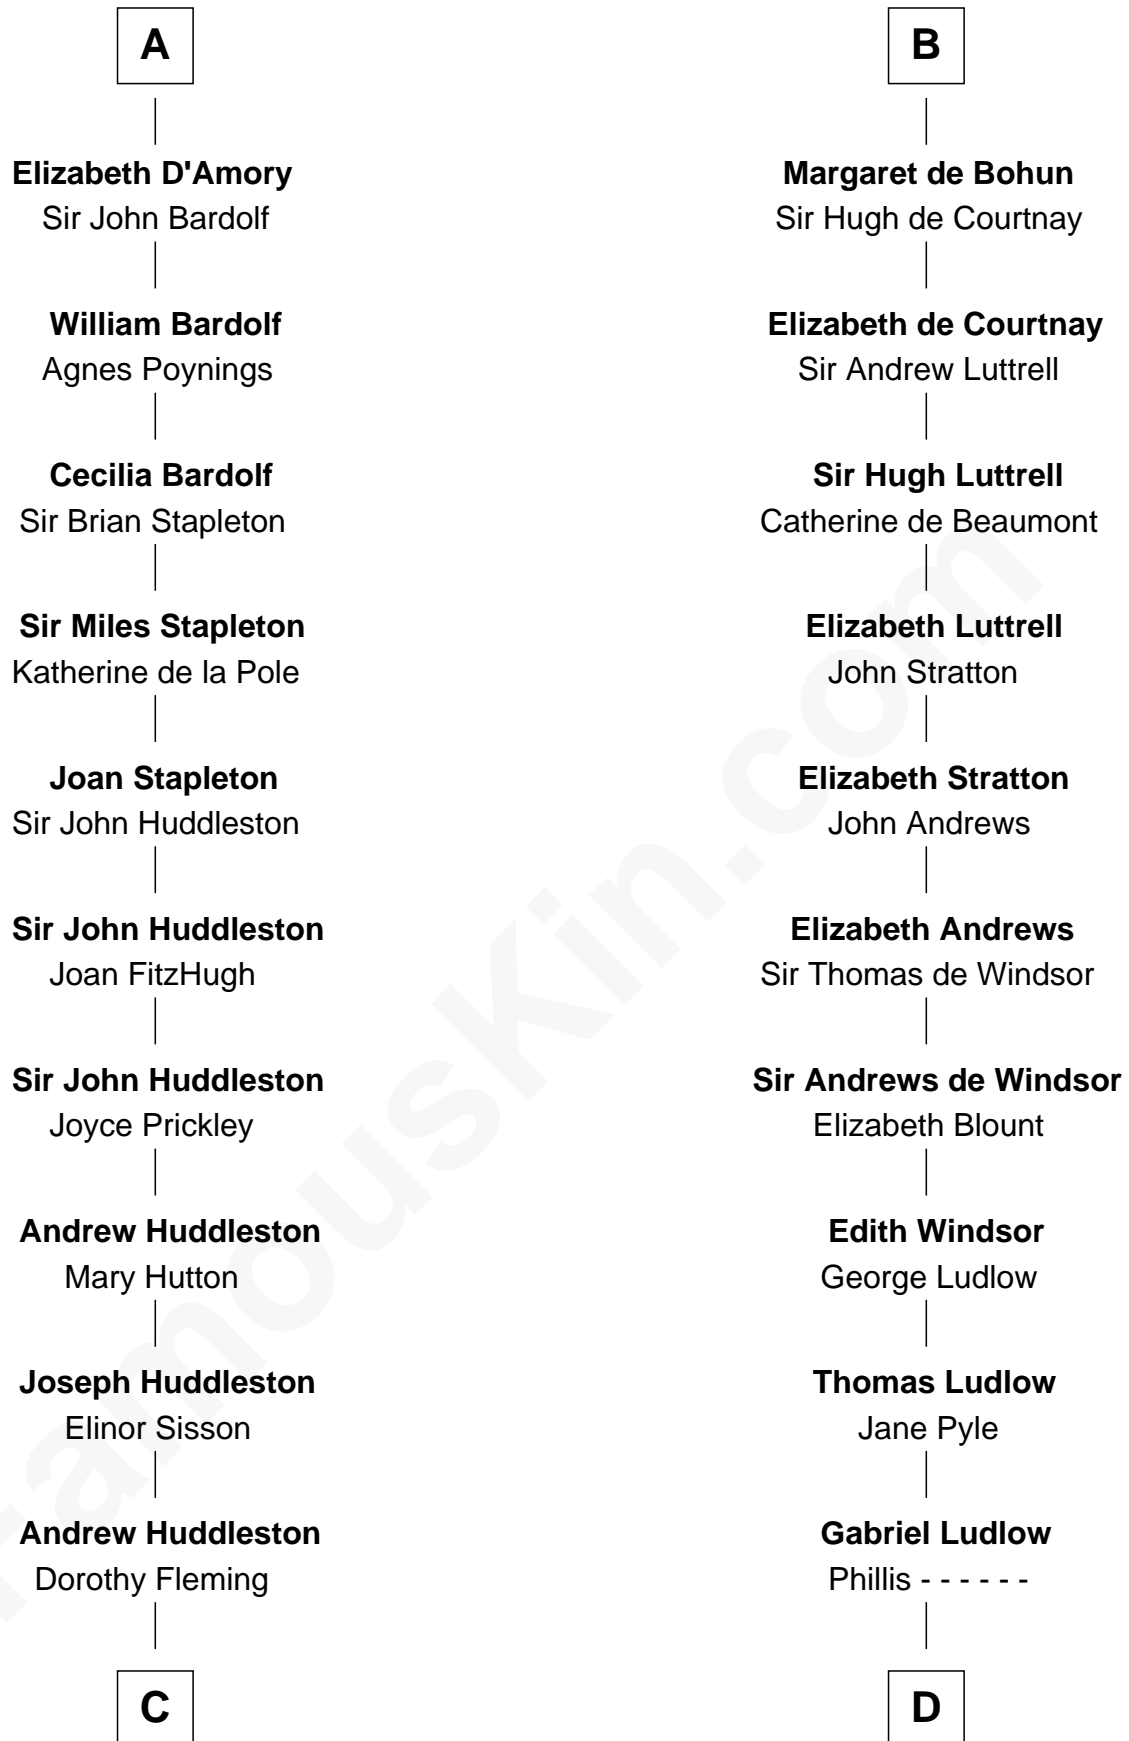

FamousKin.com

Relationship Chart of Fletcher Christian

Leader of the mutiny on the Bounty

20th cousin 1 time removed of

Benjamin Harrison V

Signer of the Declaration of Independence

Enna MacMurrough

C

Mary Huddleston
John Senhouse

Humphrey Senhouse
Eleanor Kirkby

Bridget Senhouse
John Christian

Charles Christian
Anne Dixon

Fletcher Christian
Leader of the mutiny on the Bounty

D

Sarah Ludlow
Col. John Carter