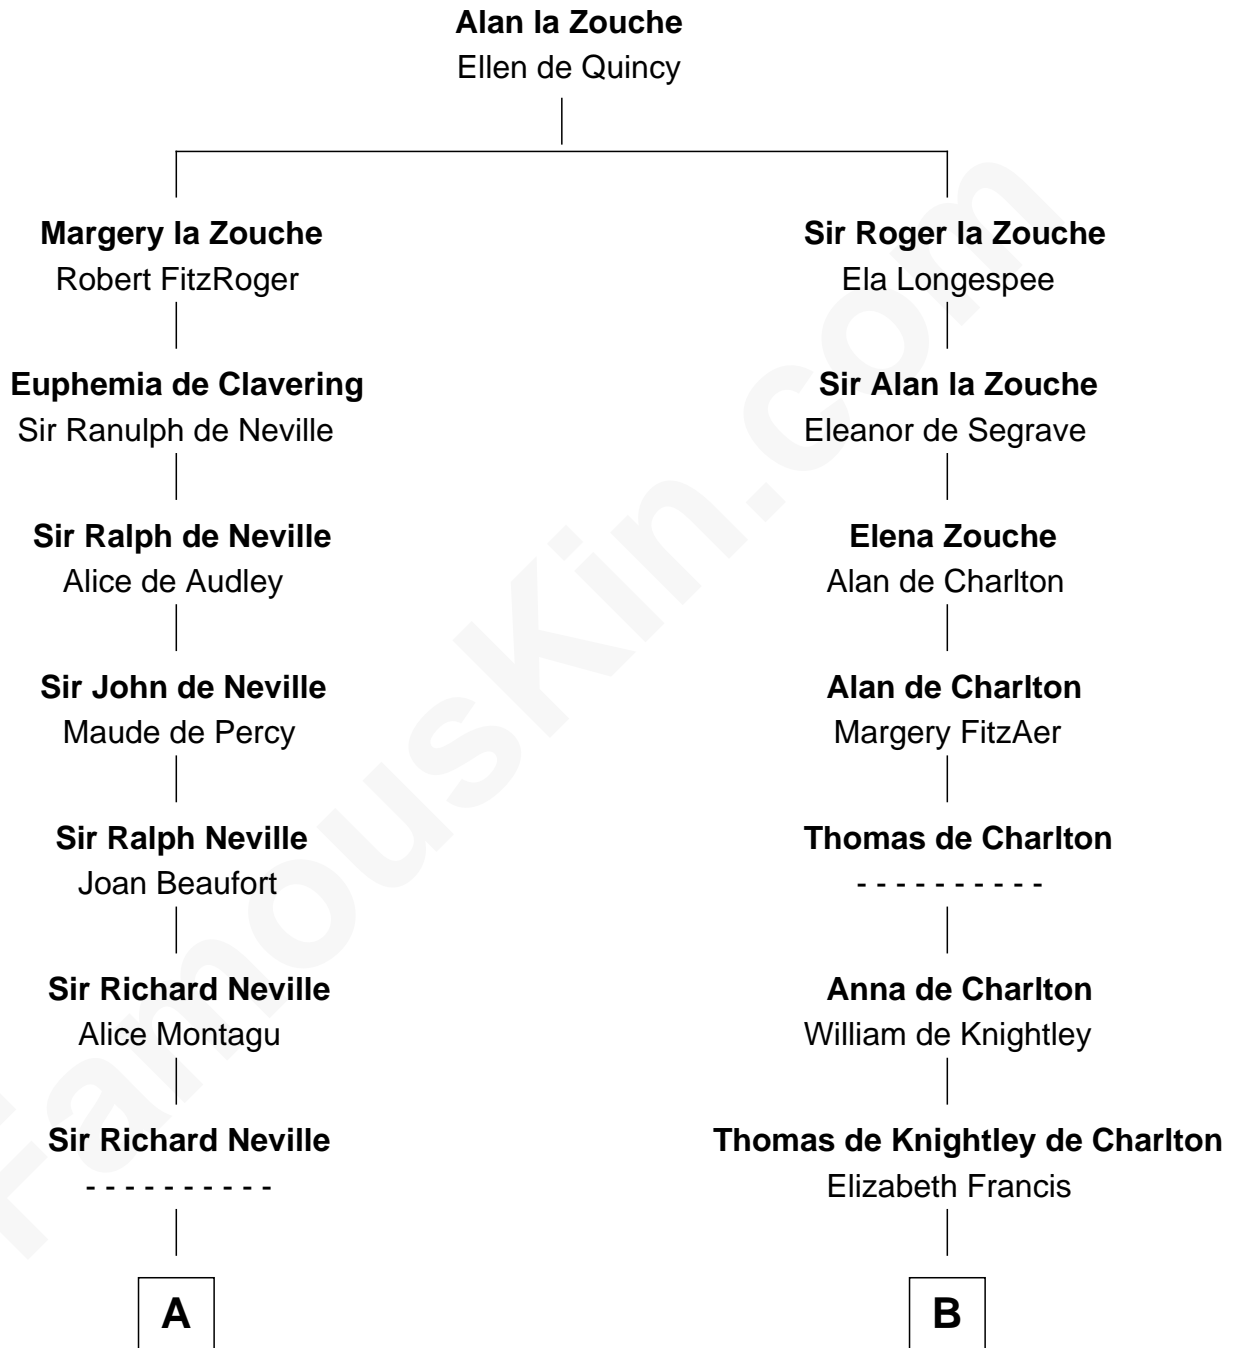

FamousKin.com

Relationship Chart of Fletcher Christian

Leader of the mutiny on the Bounty

17th cousin 2 times removed of

Jay Gould

American Railroad "Robber Baron"

C

—
Anna Osborn
Abraham Gould

—
John Burr Gould
Mary More

—
Jay Gould
"Robber Baron"

FamousKin.com