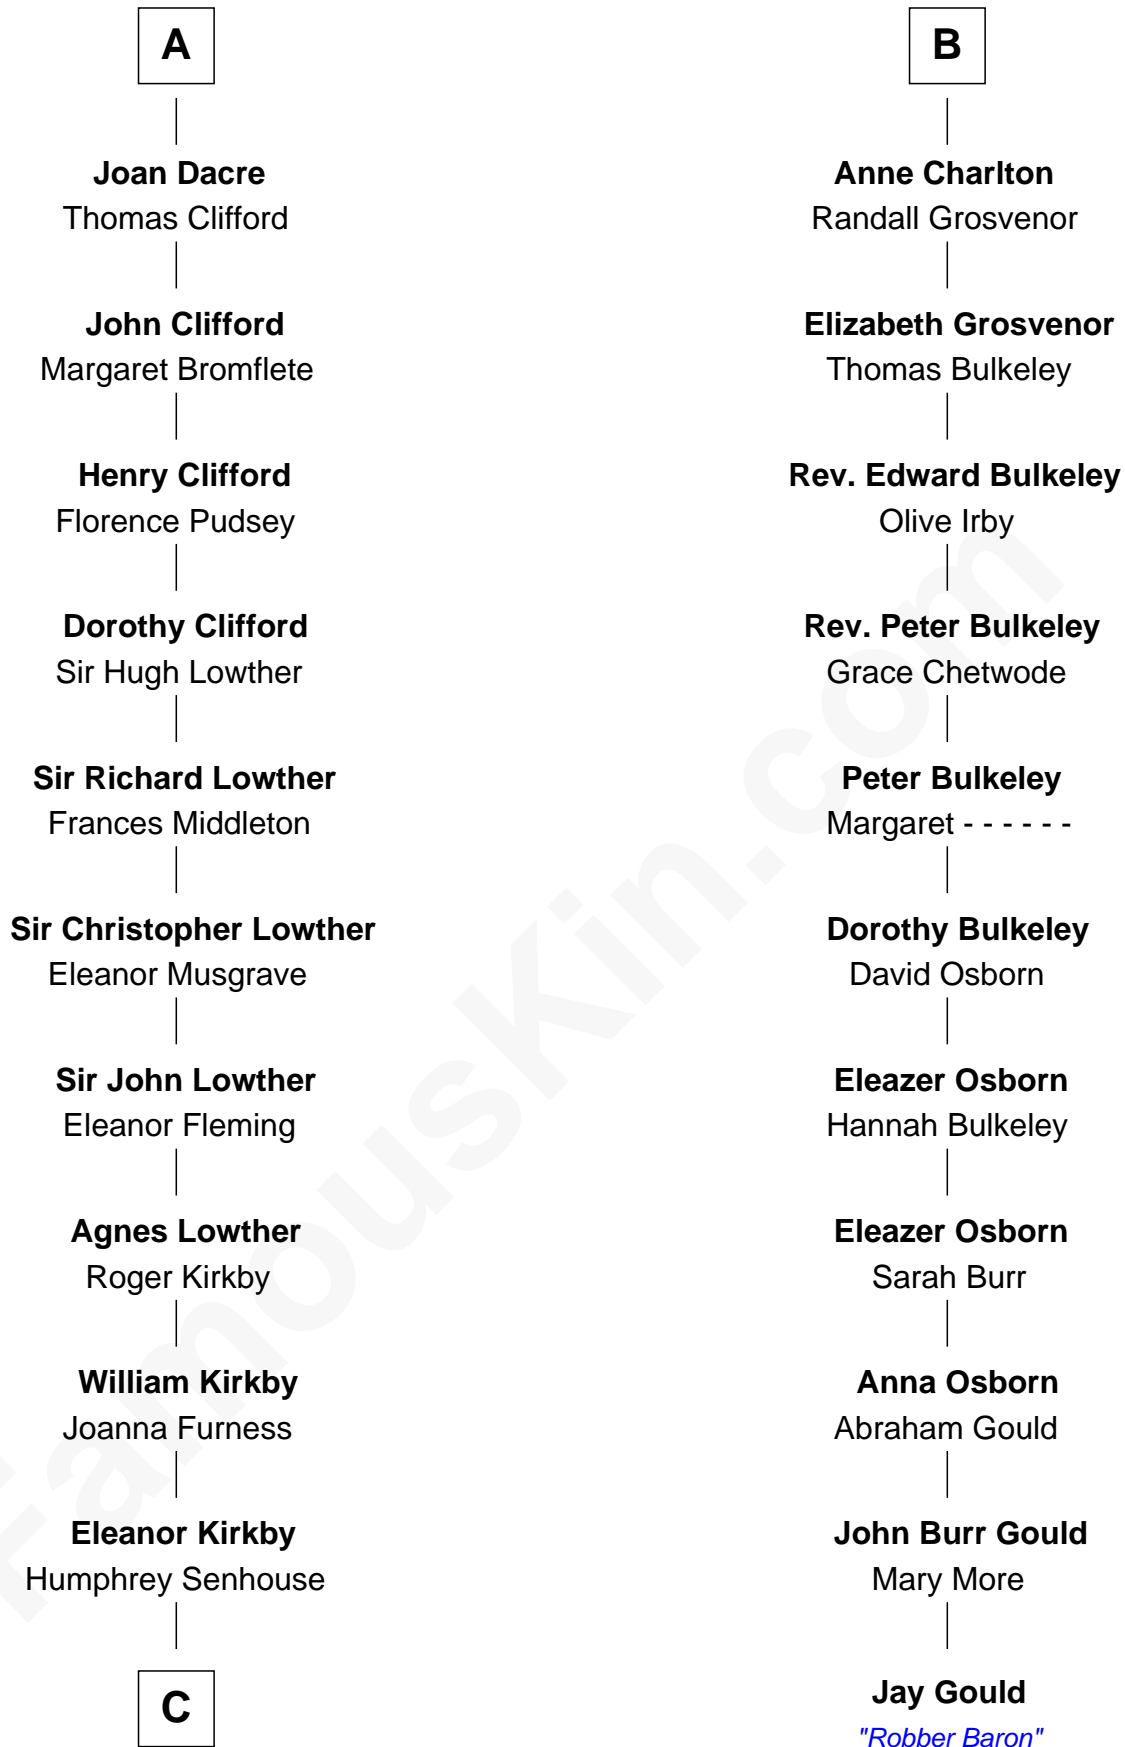

FamousKin.com

Relationship Chart of Fletcher Christian

Leader of the mutiny on the Bounty

17th cousin 2 times removed of

Jay Gould

American Railroad "Robber Baron"

C

—
Bridget Senhouse

John Christian

—
Charles Christian

Anne Dixon

—
Fletcher Christian

Leader of the mutiny on the Bounty

FamousKin.com