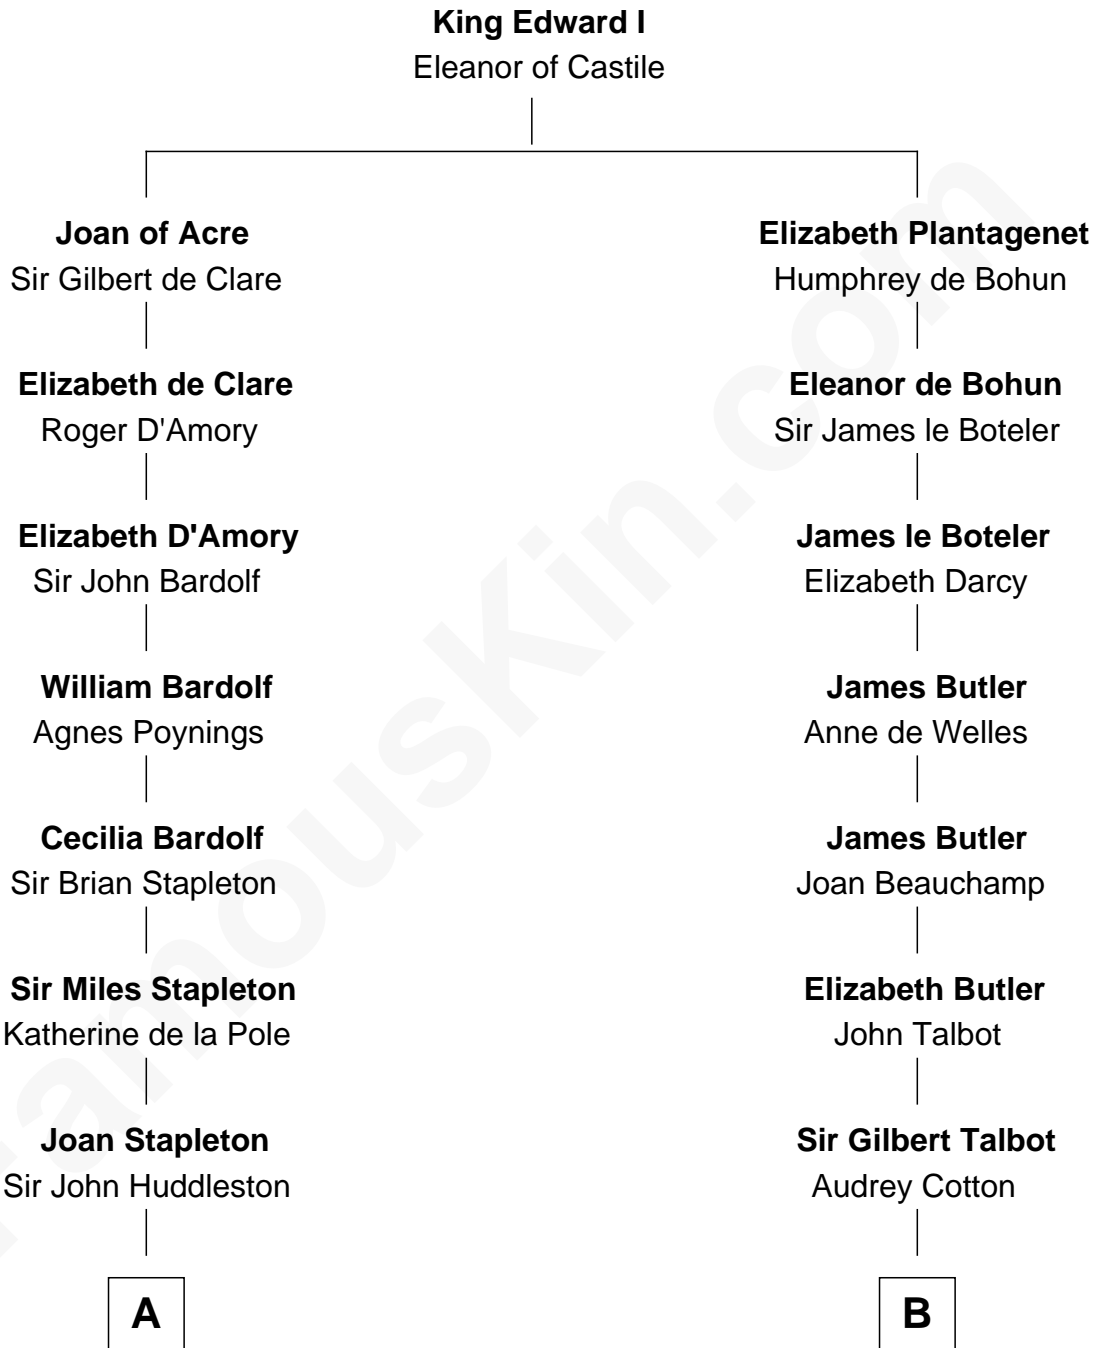

FamousKin.com

Relationship Chart of Fletcher Christian

Leader of the mutiny on the Bounty

16th cousin 2 times removed of

Jay Gould

American Railroad "Robber Baron"

FamousKin.com