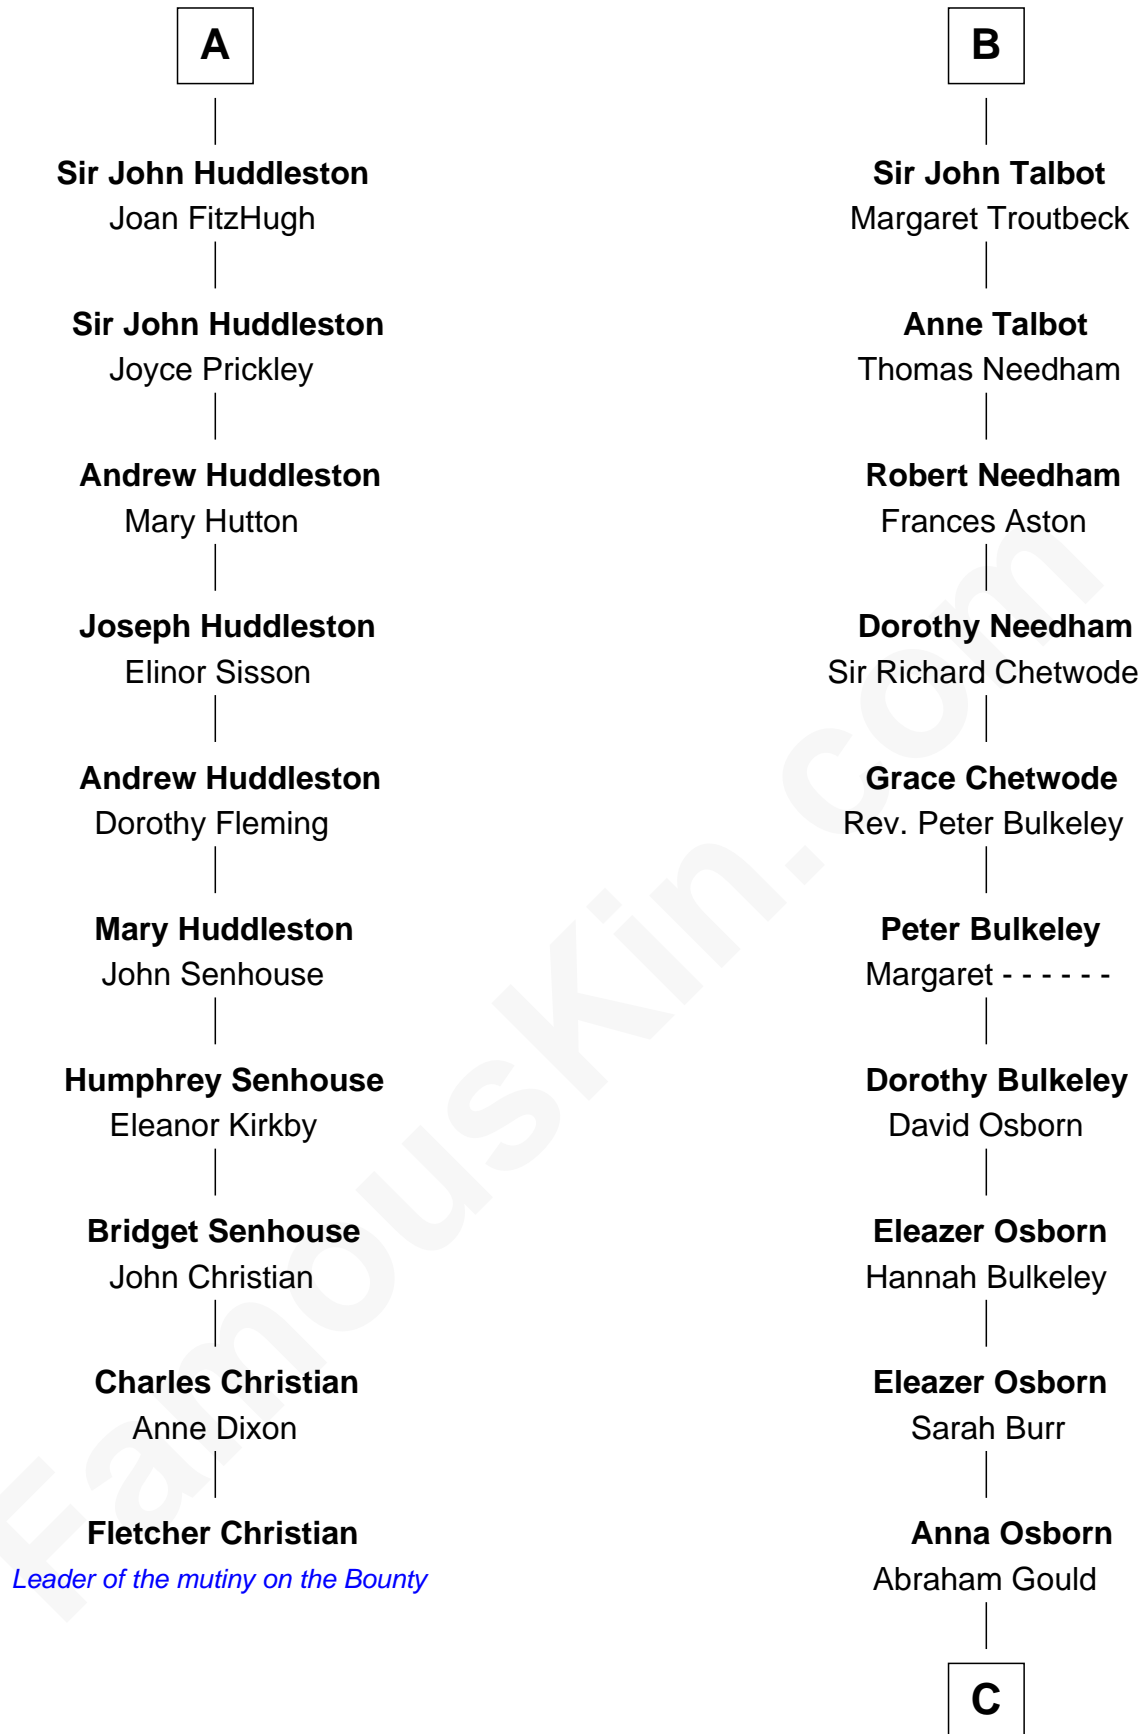

FamousKin.com

Relationship Chart of Fletcher Christian

Leader of the mutiny on the Bounty

16th cousin 2 times removed of

Jay Gould

American Railroad "Robber Baron"

FamousKin.com