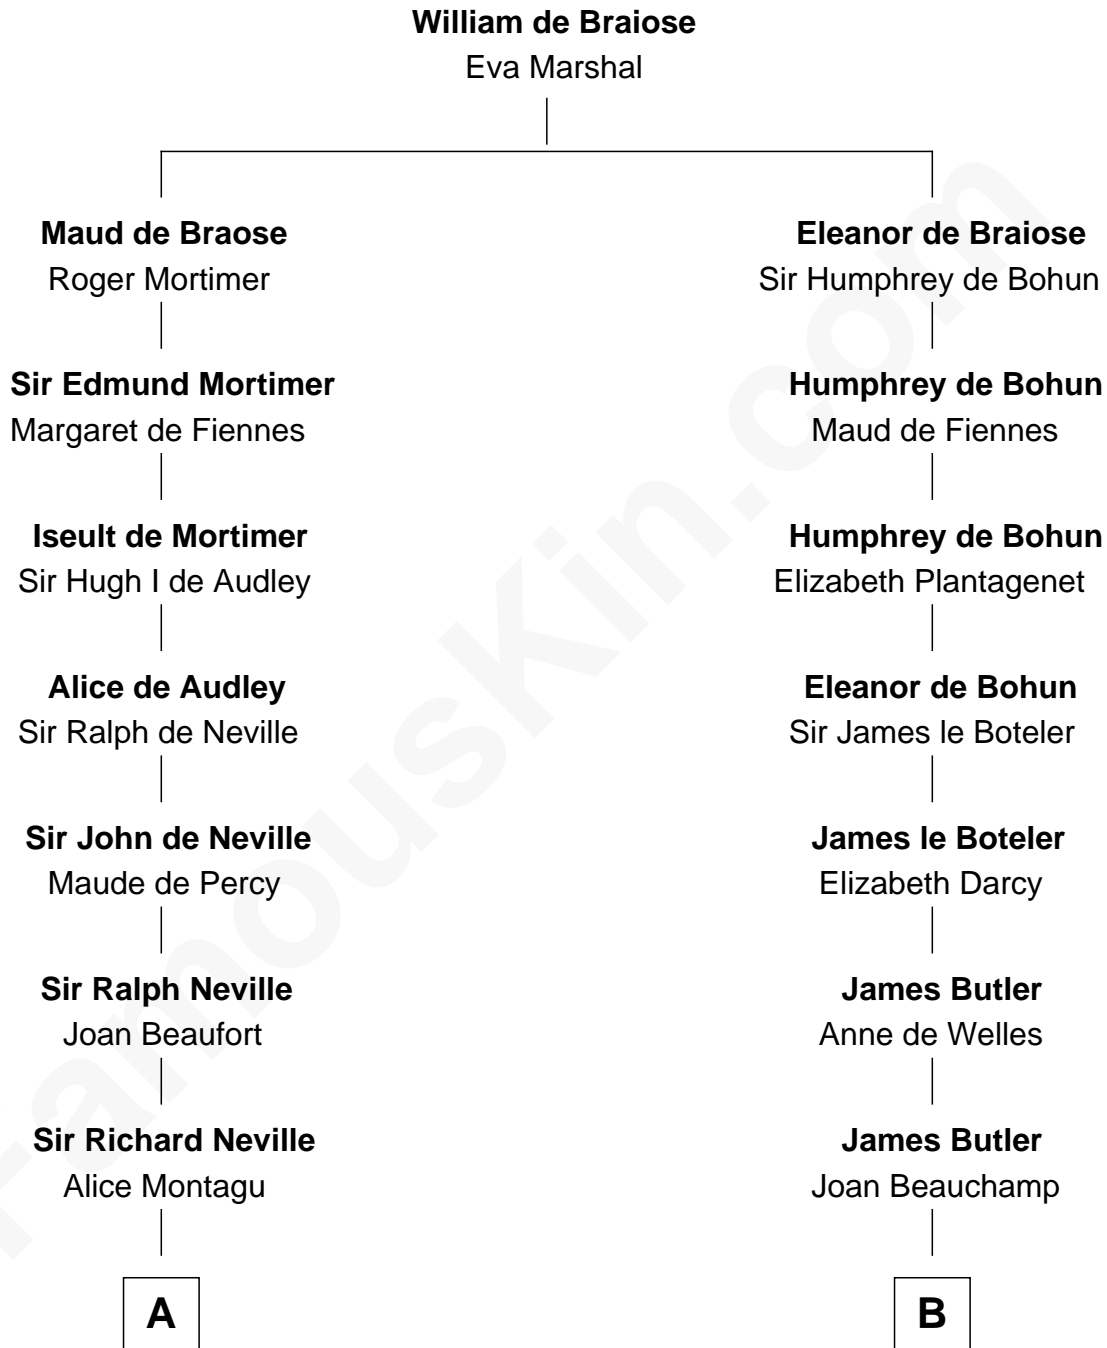

# FamousKin.com

## Relationship Chart of Fletcher Christian

*Leader of the mutiny on the Bounty*

**18th cousin 2 times removed of**

**Jay Gould**

*American Railroad "Robber Baron"*

**C**

**Charles Christian**

Anne Dixon

**Fletcher Christian**

*Leader of the mutiny on the Bounty*

**D**

**Eleazer Osborn**

Sarah Burr

**Anna Osborn**

Abraham Gould

**John Burr Gould**

Mary More

**Jay Gould**

*"Robber Baron"*

FamousKin.com