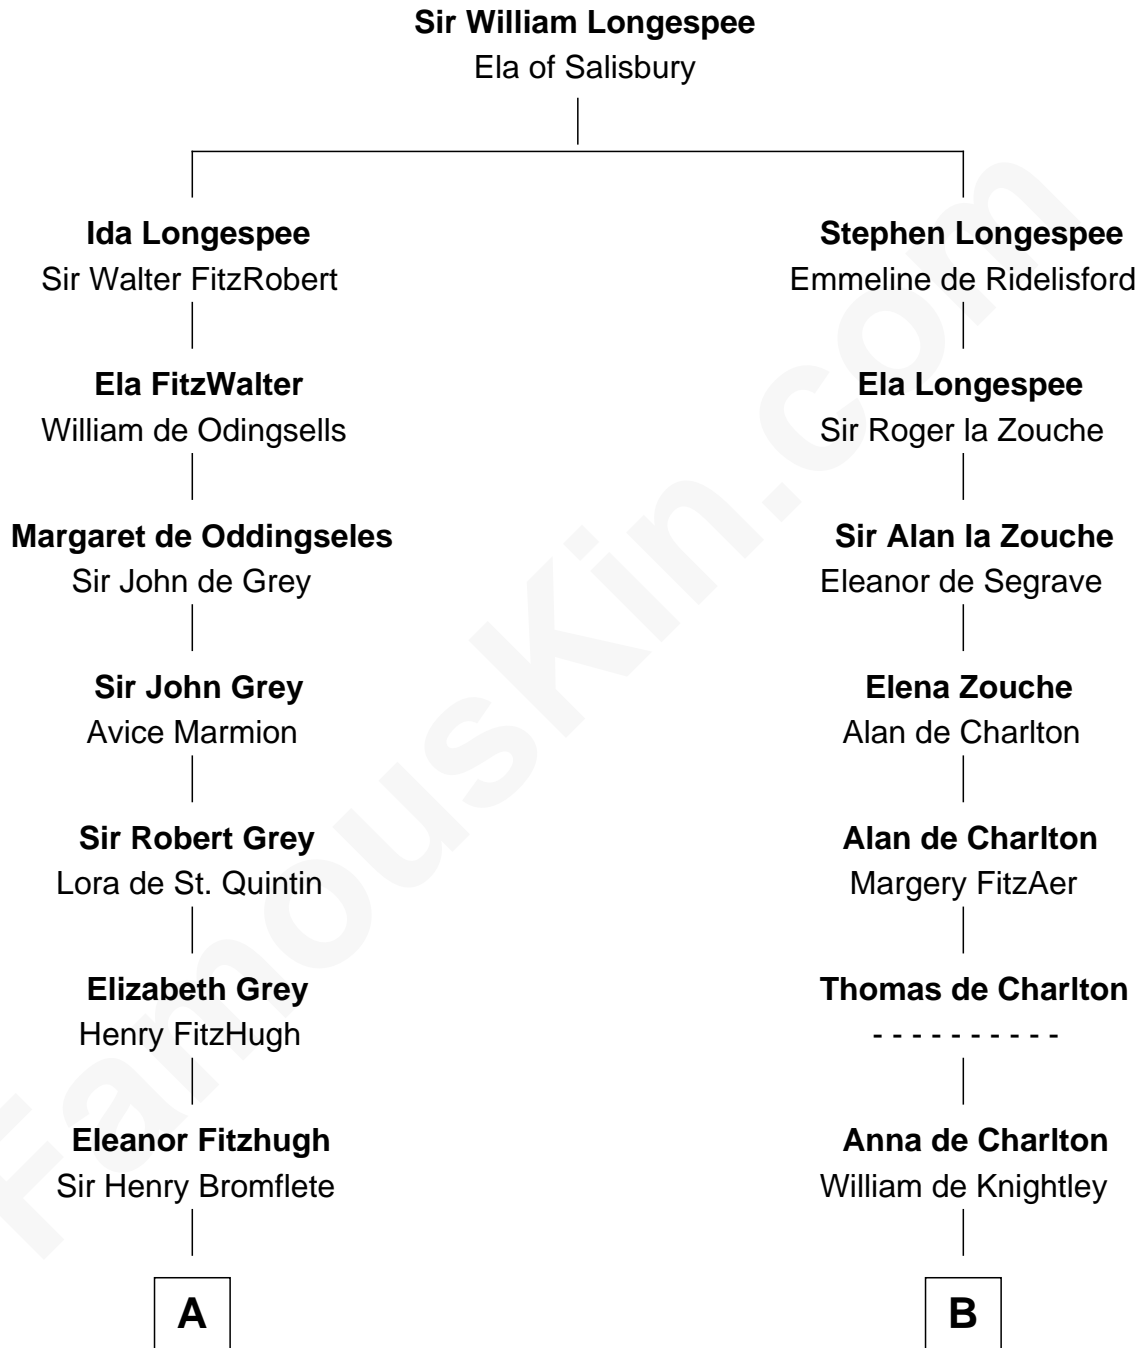

FamousKin.com

Relationship Chart of Fletcher Christian

Leader of the mutiny on the Bounty

18th cousin 2 times removed of

Jay Gould

American Railroad "Robber Baron"

C

Charles Christian

Anne Dixon

Fletcher Christian

Leader of the mutiny on the Bounty

D

Eleazer Osborn

Sarah Burr

Anna Osborn

Abraham Gould

John Burr Gould

Mary More

Jay Gould

"Robber Baron"

FamousKin.com