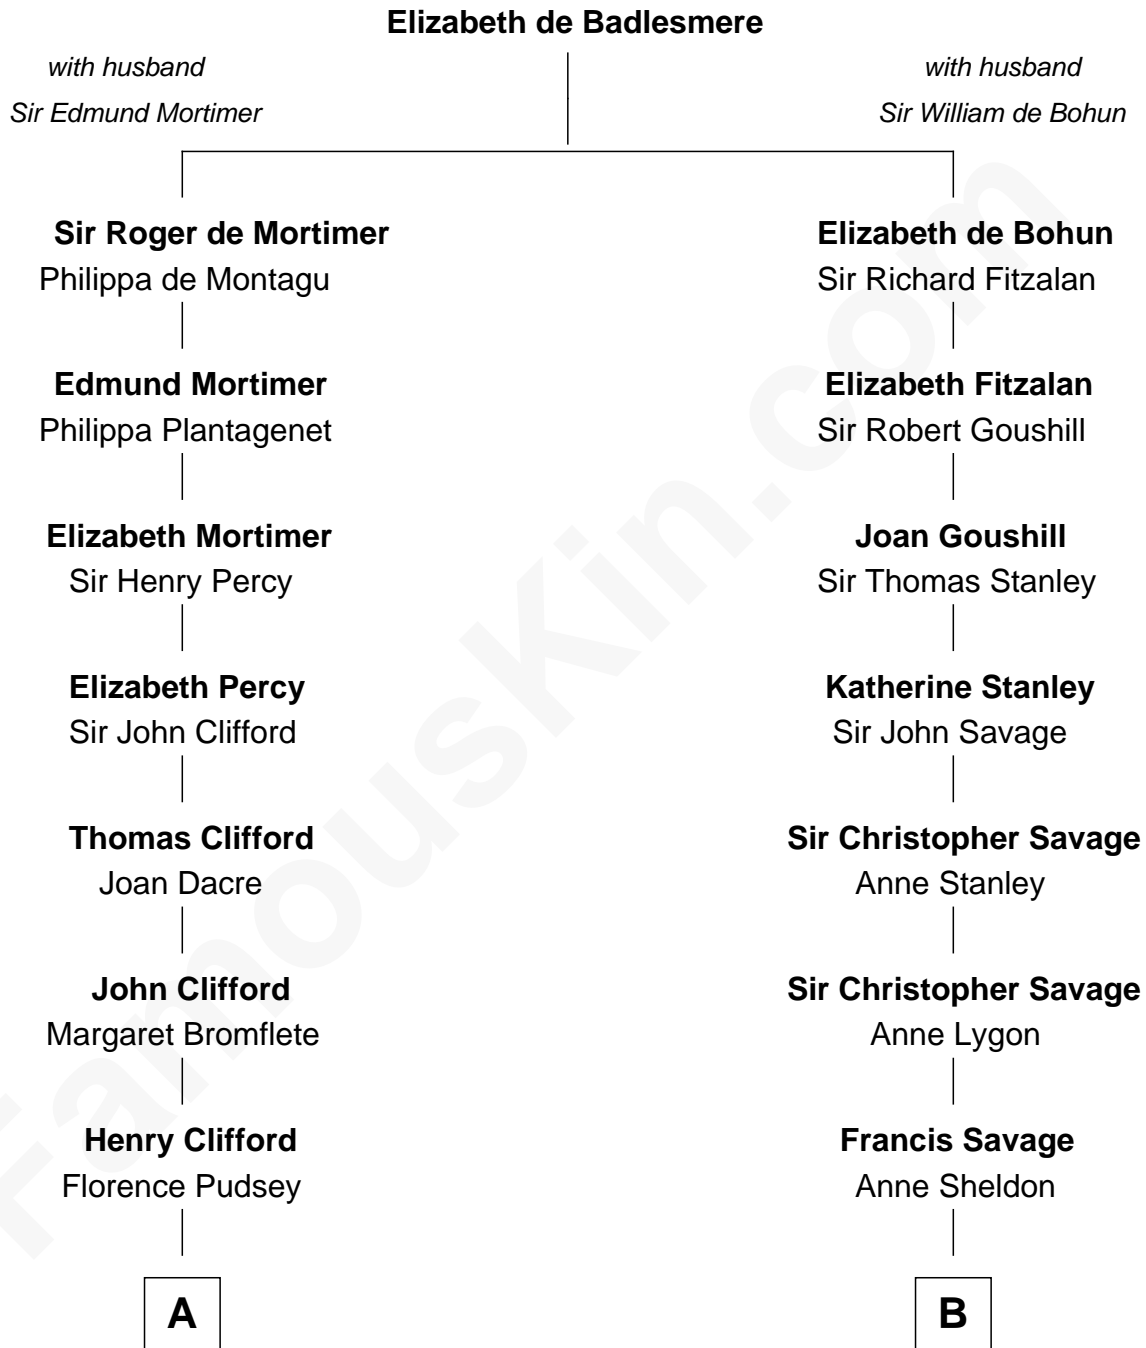

# FamousKin.com

## Relationship Chart of Fletcher Christian

Leader of the mutiny on the Bounty

16th cousin 2 times removed of

**General George C. Marshall**

Author of "The Marshall Plan"

C

George Catlett Marshall

Laura Emily Bradford