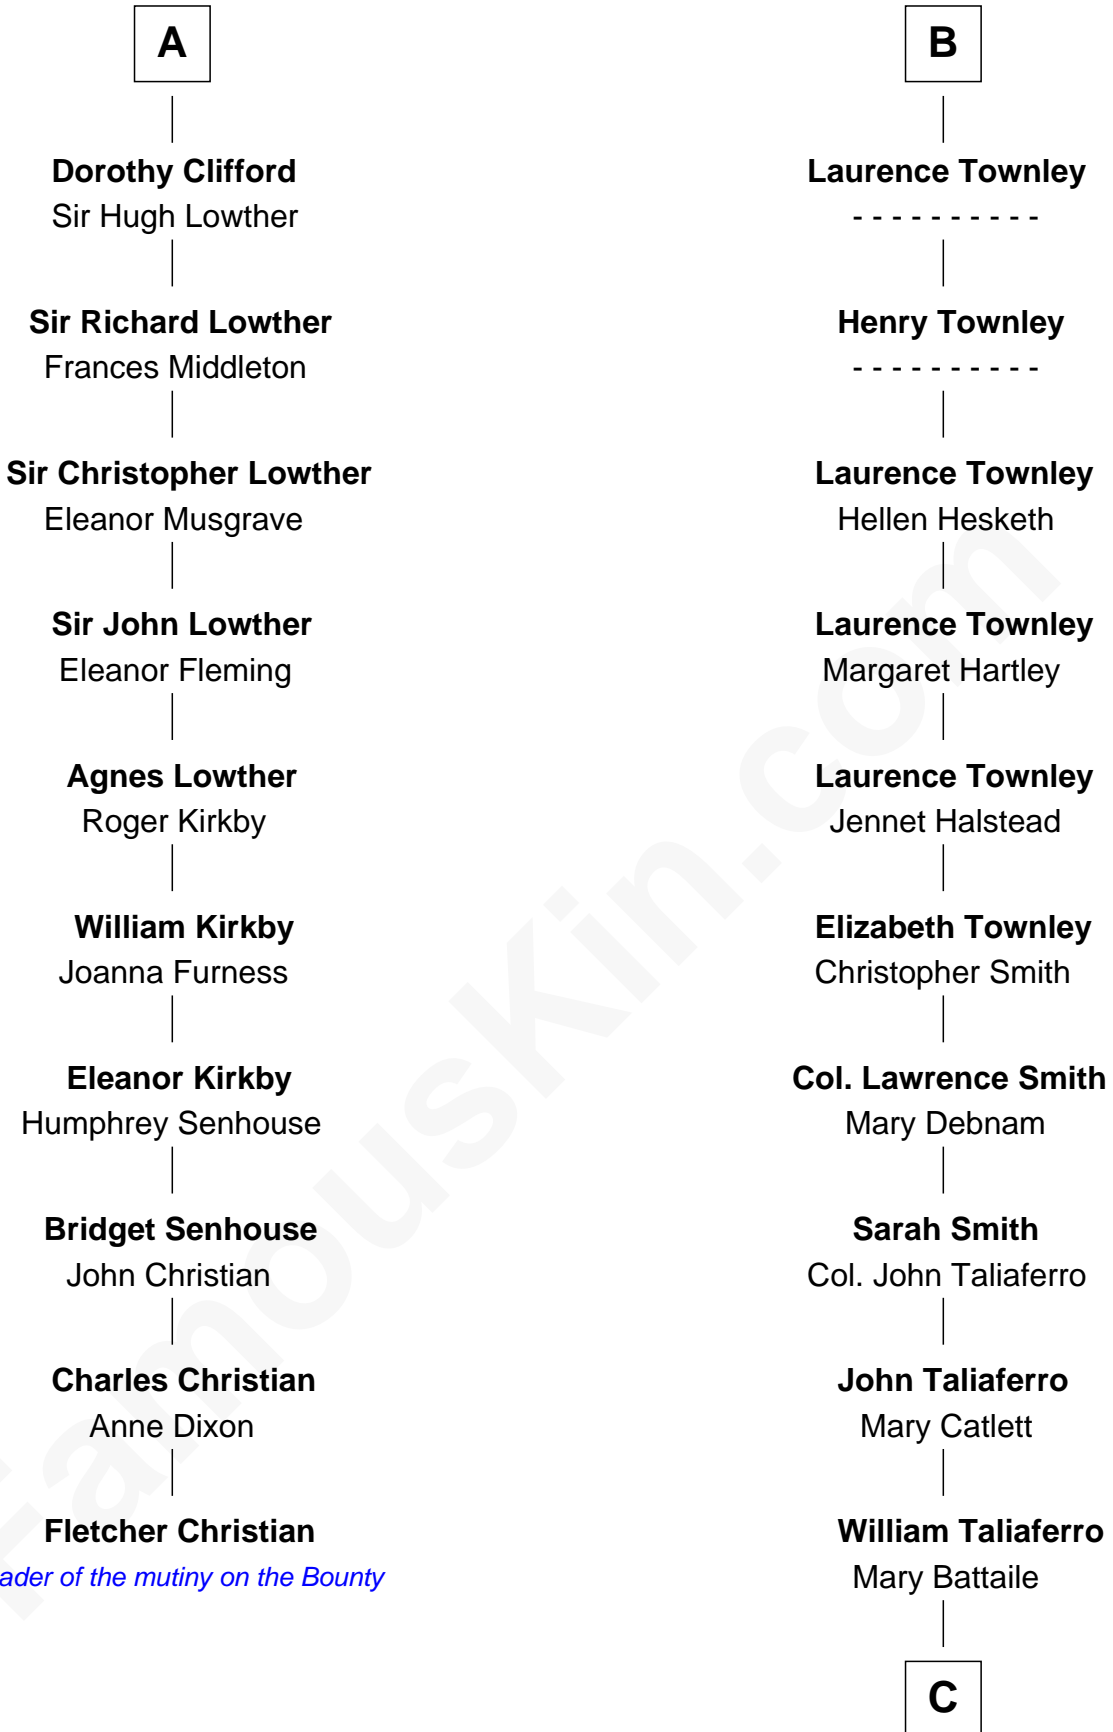

## Relationship Chart of Fletcher Christian

Leader of the mutiny on the Bounty

16th cousin 5 times removed of

**General George C. Marshall**

Author of "The Marshall Plan"

C

**Nicholas Taliaferro**

Ann Champe Taliaferro

**Matilda Battaile Taliaferro**

Martin Marshall

**William Champe Marshall**

Susan Myers

**George Catlett Marshall**

Laura Emily Bradford

**General George C. Marshall**

*U.S. Army - World War II*