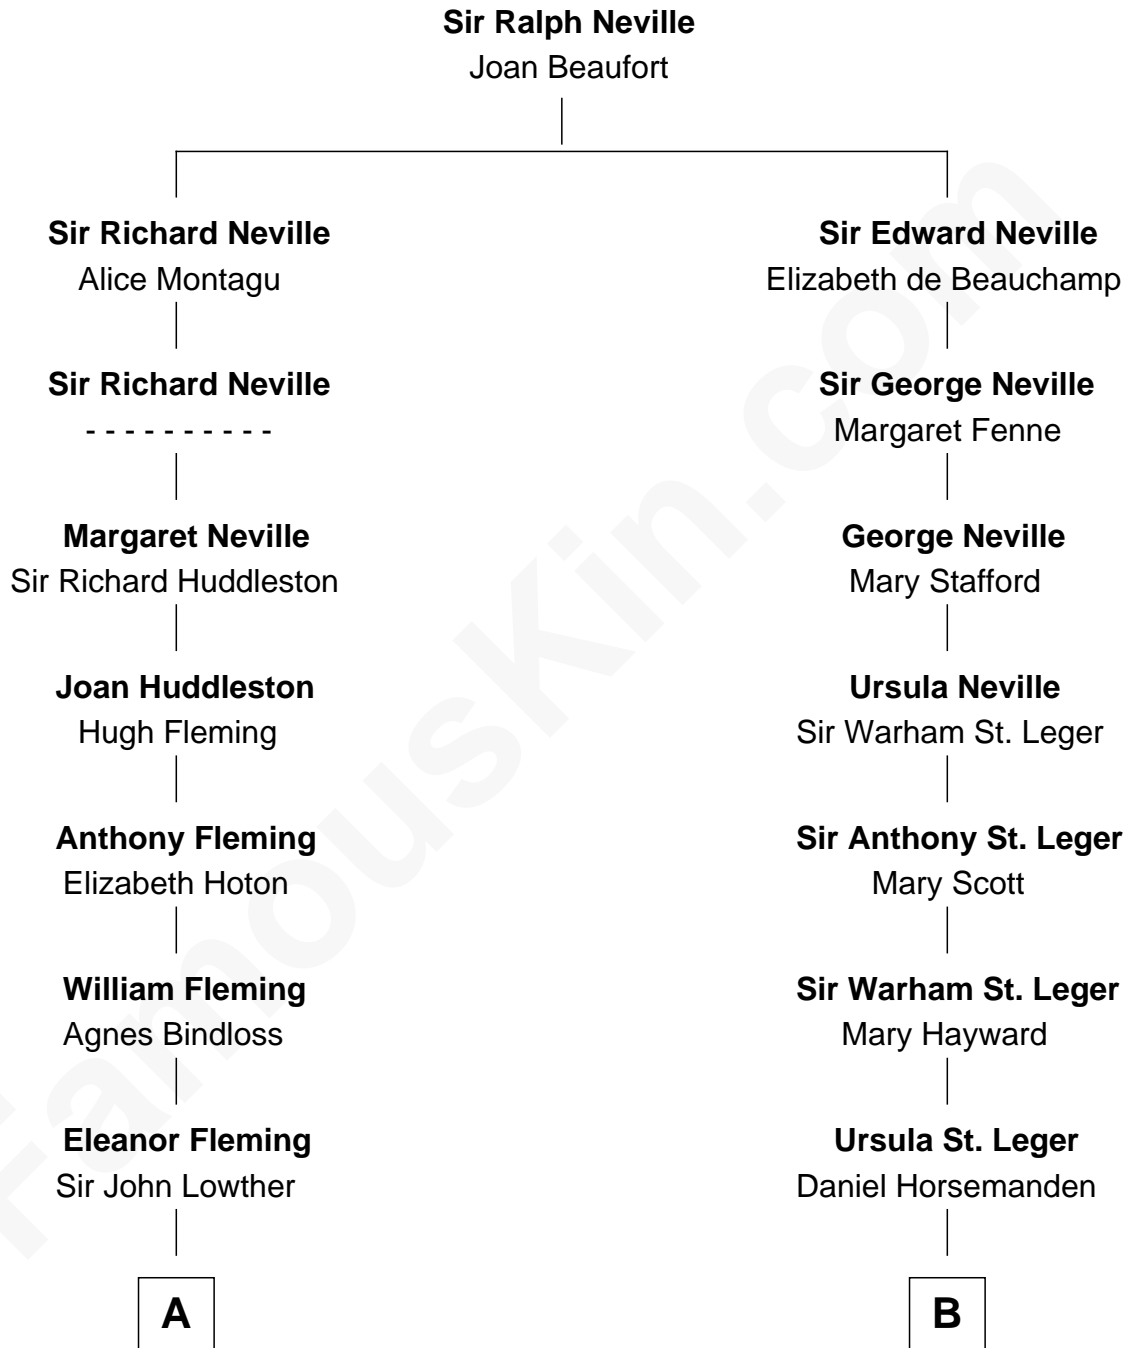

FamousKin.com

Relationship Chart of Fletcher Christian

Leader of the mutiny on the Bounty

12th cousin 3 times removed of

Harry F. Byrd

50th Governor of Virginia

A

Agnes Lowther