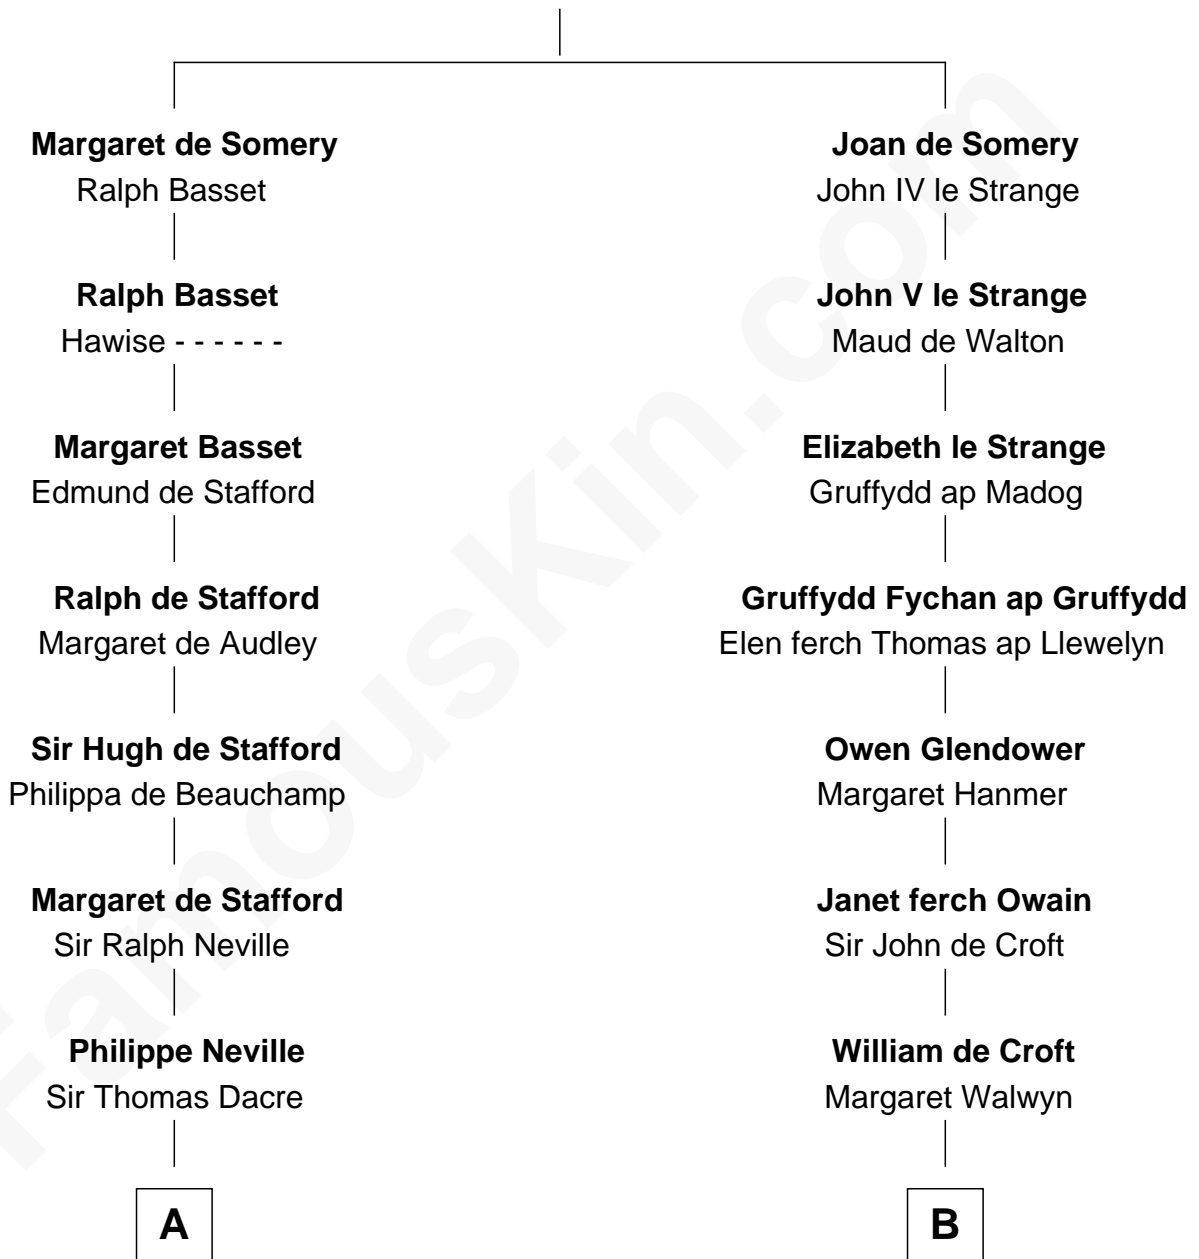

## Relationship Chart of Fletcher Christian

Leader of the mutiny on the Bounty

19th cousin of

**Lytton Strachey**

Author and Co-Founder of Bloomsbury Group

**Sir Roger de Somery**

Nichole d'Aubenev

**C**

**Bridget Senhouse**

John Christian

**Charles Christian**

Anne Dixon

**Fletcher Christian**

*Leader of the mutiny on the Bounty*

**D**

**Edward Strachey**