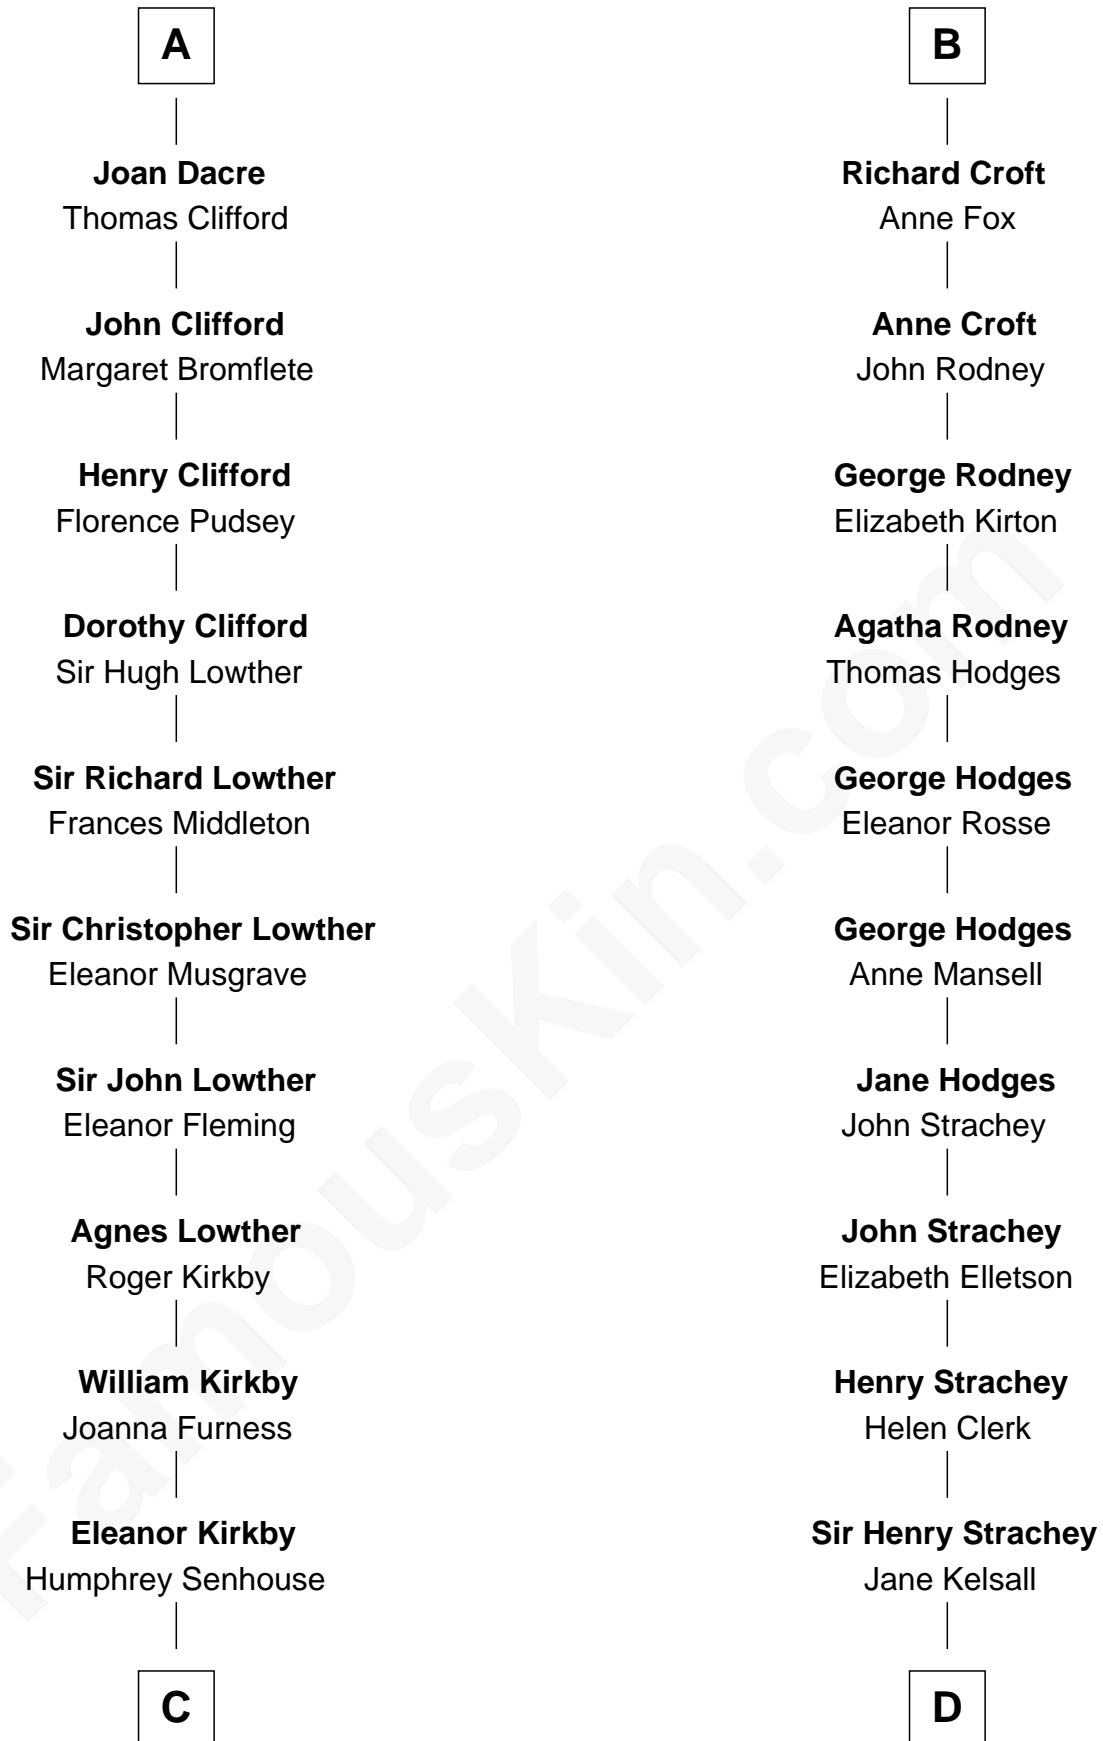

## Relationship Chart of Fletcher Christian

Leader of the mutiny on the Bounty

19th cousin of

**Lytton Strachey**

Author and Co-Founder of Bloomsbury Group

**Sir Roger de Somery**

Nichole d'Aubenev

**C**

**Bridget Senhouse**

John Christian

**Charles Christian**

Anne Dixon

**Fletcher Christian**

*Leader of the mutiny on the Bounty*

**D**

**Edward Strachey**