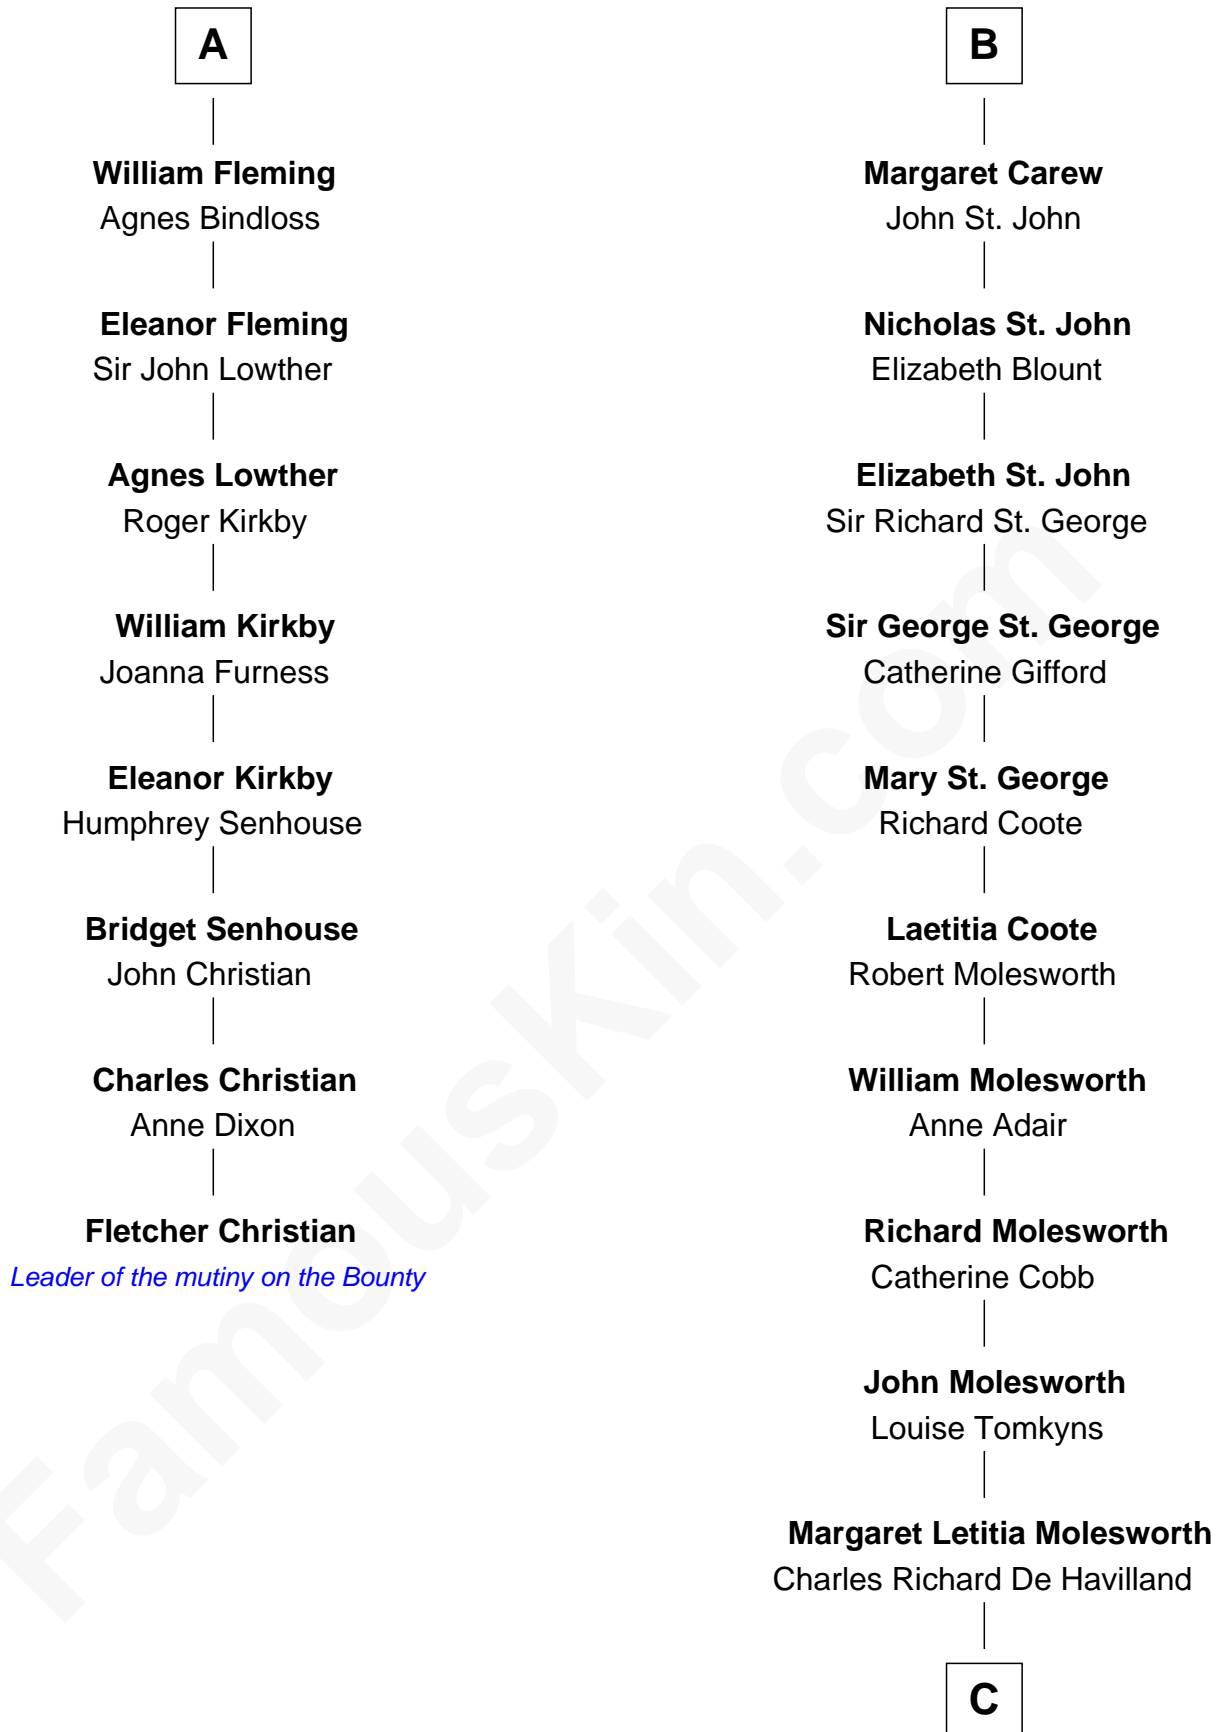

## Relationship Chart of Fletcher Christian

Leader of the mutiny on the Bounty

14th cousin 4 times removed of

**Olivia De Havilland**

Movie Actress

C

Walter Augustus De Havilland

Lillian Augusta Ruse