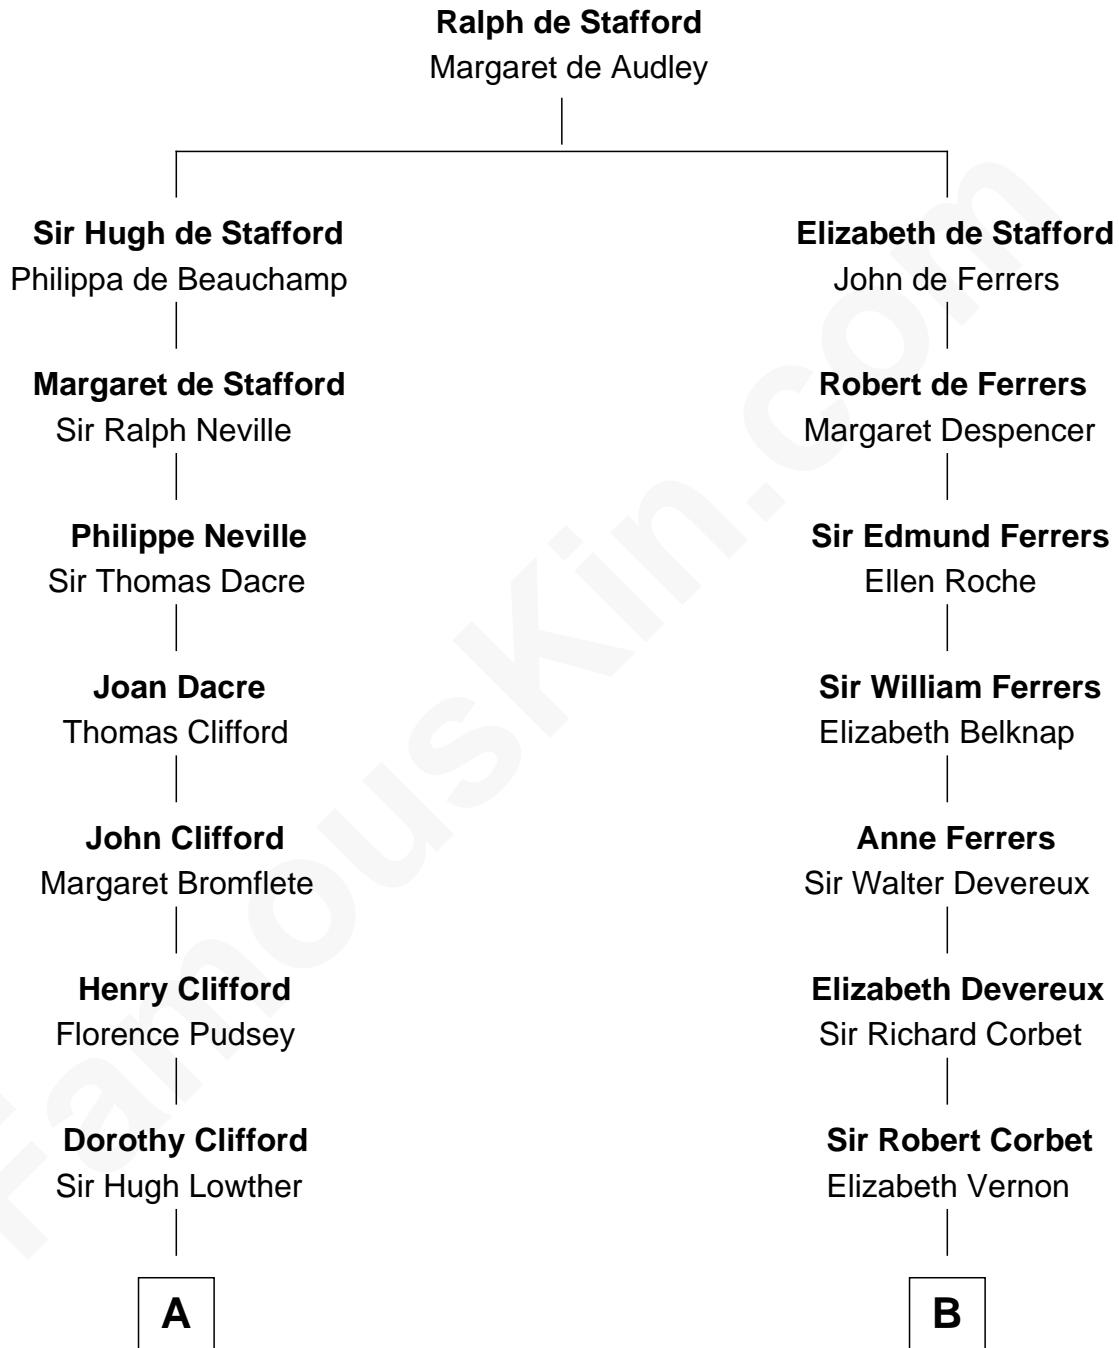

FamousKin.com

Relationship Chart of Fletcher Christian

Leader of the mutiny on the Bounty

15th cousin 3 times removed of

Olivia De Havilland

Movie Actress

C

Walter Augustus De Havilland

Lillian Augusta Ruse

Olivia De Havilland

Movie Actress

FamousKin.com