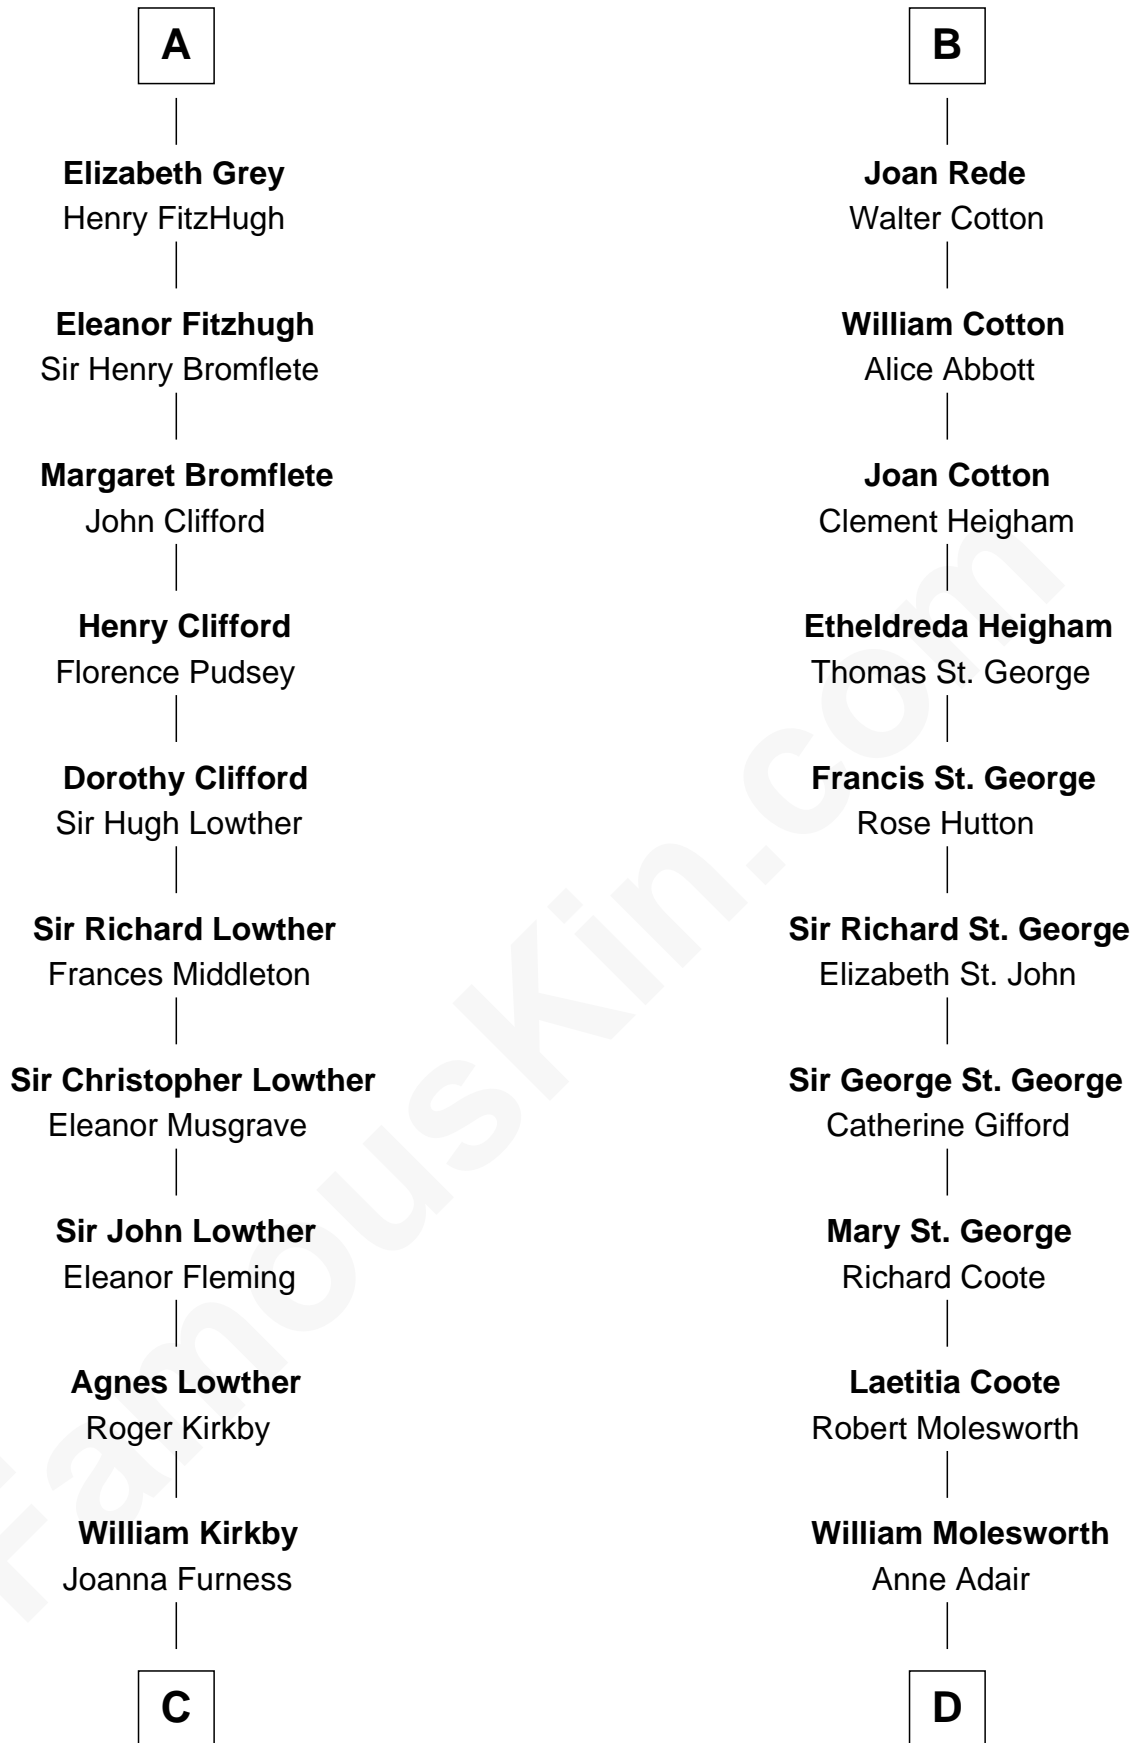

FamousKin.com

Relationship Chart of Fletcher Christian

Leader of the mutiny on the Bounty

20th cousin 1 time removed of

Olivia De Havilland

Movie Actress

C

Eleanor Kirkby
Humphrey Senhouse

Bridget Senhouse
John Christian

Charles Christian
Anne Dixon

Fletcher Christian
Leader of the mutiny on the Bounty

D

Richard Molesworth
Catherine Cobb

John Molesworth
Louise Tomkyns

Margaret Letitia Molesworth
Charles Richard De Havilland