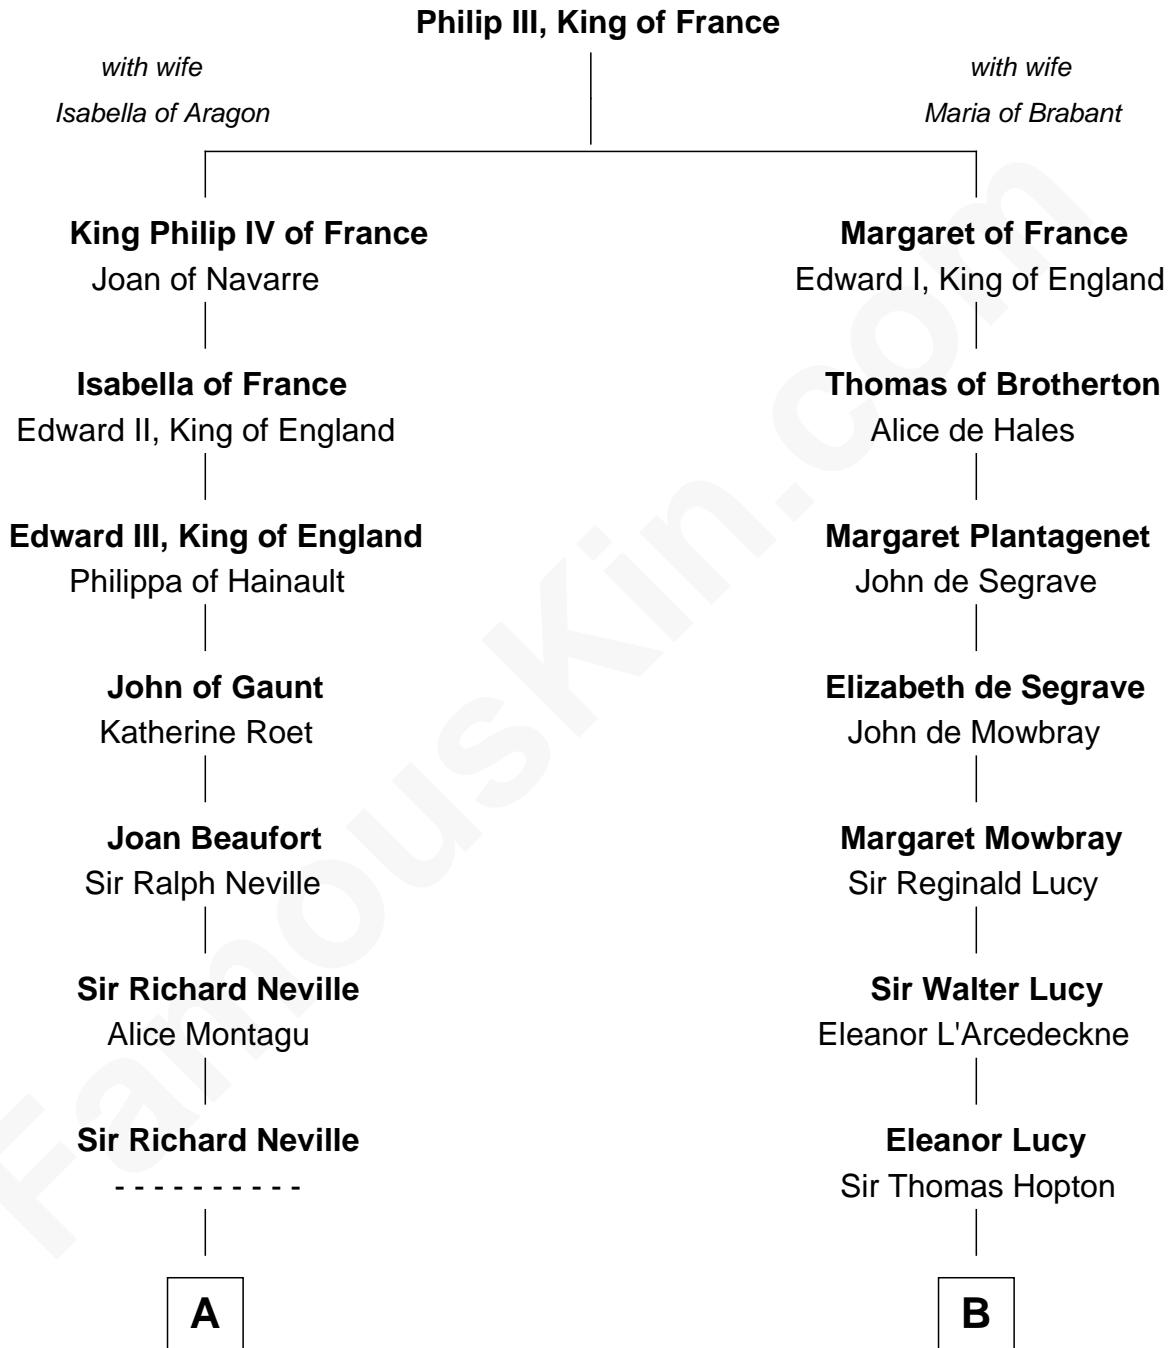

FamousKin.com

Relationship Chart of Fletcher Christian

Leader of the mutiny on the Bounty

17th cousin 4 times removed of

Olivia De Havilland

Movie Actress

C

Richard Molesworth

Catherine Cobb

John Molesworth

Louise Tomkyns

Margaret Letitia Molesworth

Charles Richard De Havilland

Walter Augustus De Havilland

Lillian Augusta Ruse

Olivia De Havilland