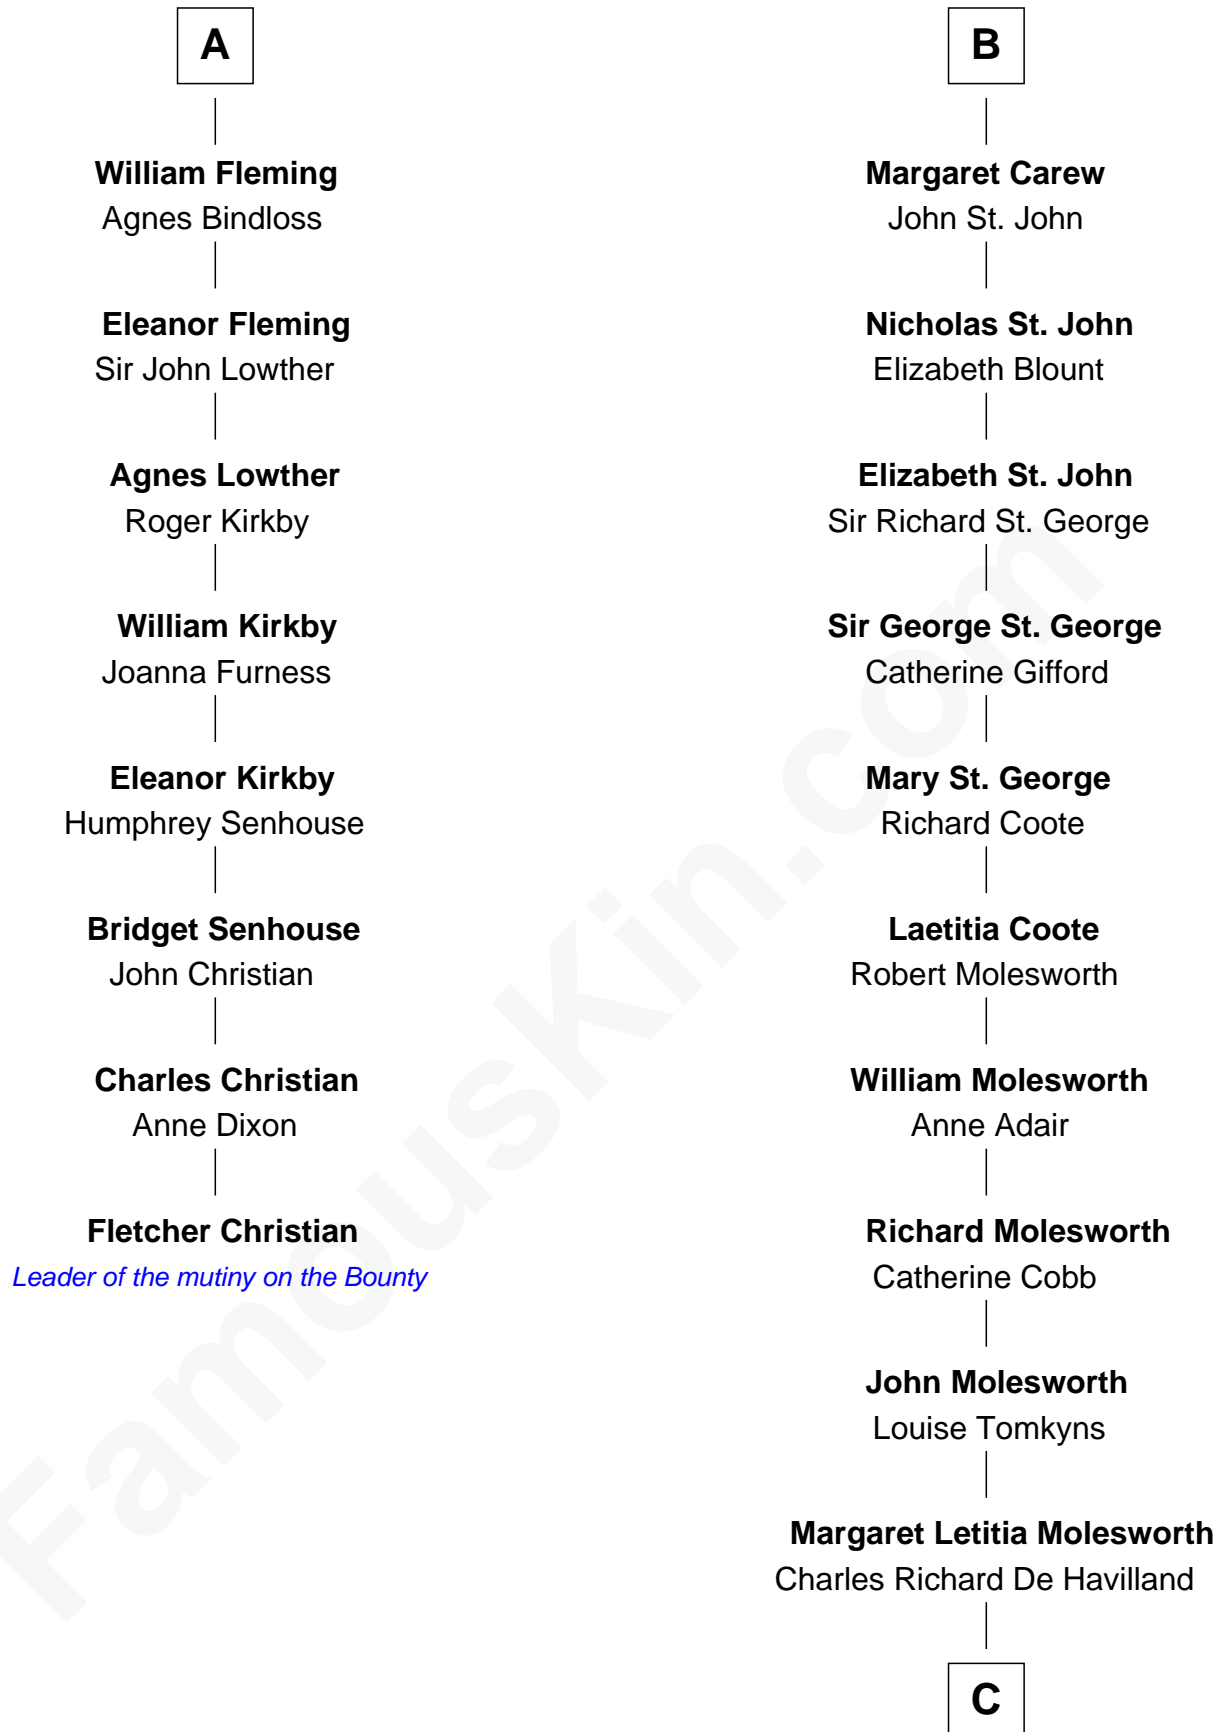

FamousKin.com

Relationship Chart of Fletcher Christian

Leader of the mutiny on the Bounty

14th cousin 4 times removed of

Joan Fontaine

Movie Actress

C

Walter Augustus De Havilland

Lillian Augusta Ruse

Joan Fontaine

Movie Actress

FamousKin.com