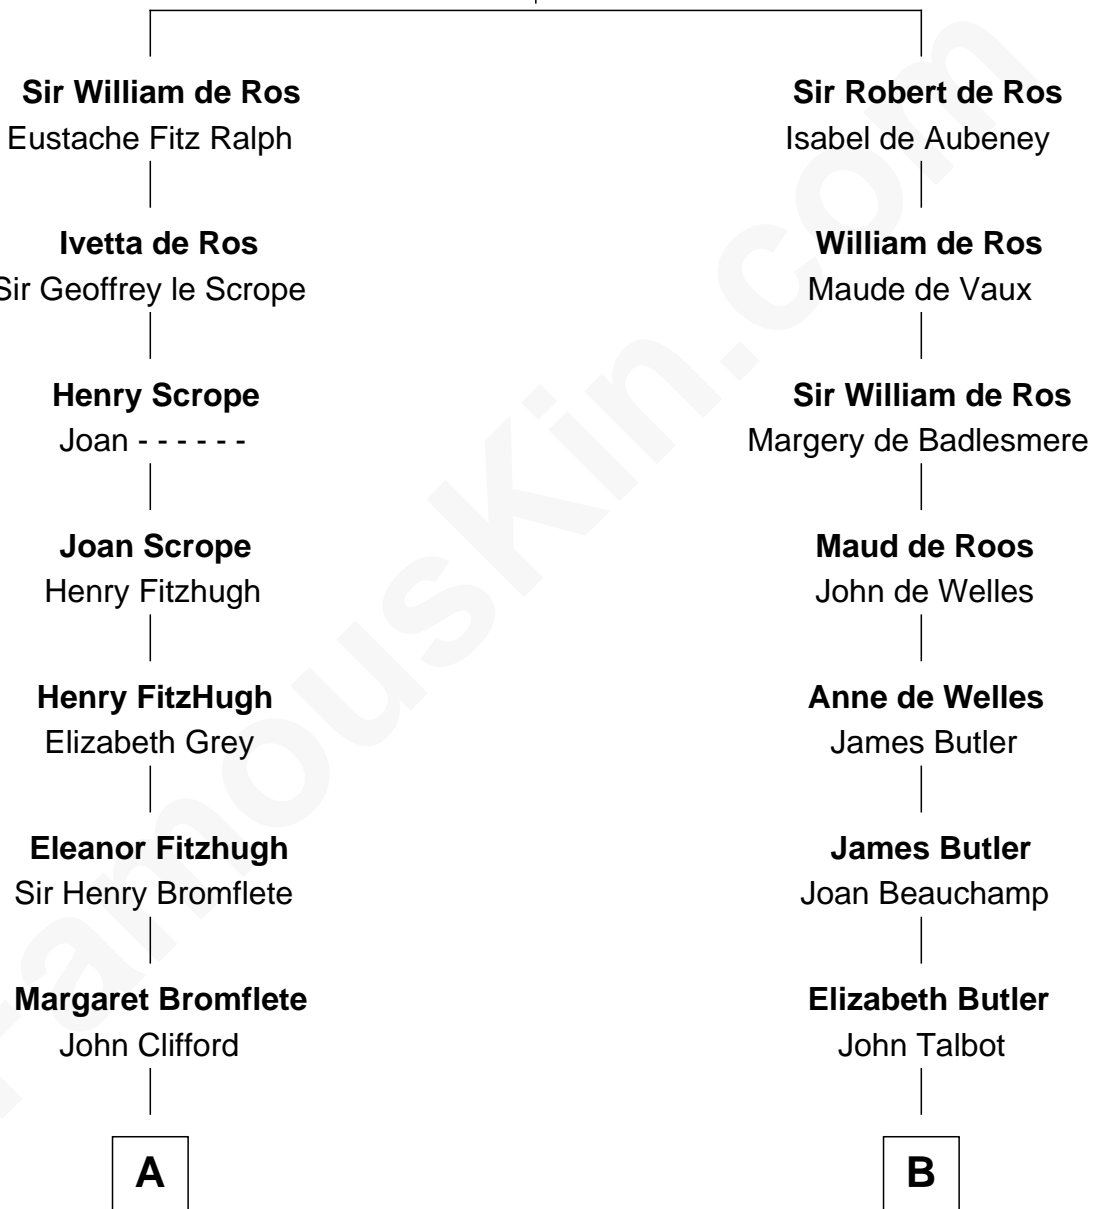

FamousKin.com

Relationship Chart of Fletcher Christian

Leader of the mutiny on the Bounty

17th cousin 3 times removed of

Joan Fontaine

Movie Actress

Sir William de Ros

Lucy FitzPiers

C

John Molesworth

Louise Tomkyns

Margaret Letitia Molesworth

Charles Richard De Havilland

Walter Augustus De Havilland

Lillian Augusta Ruse

Joan Fontaine