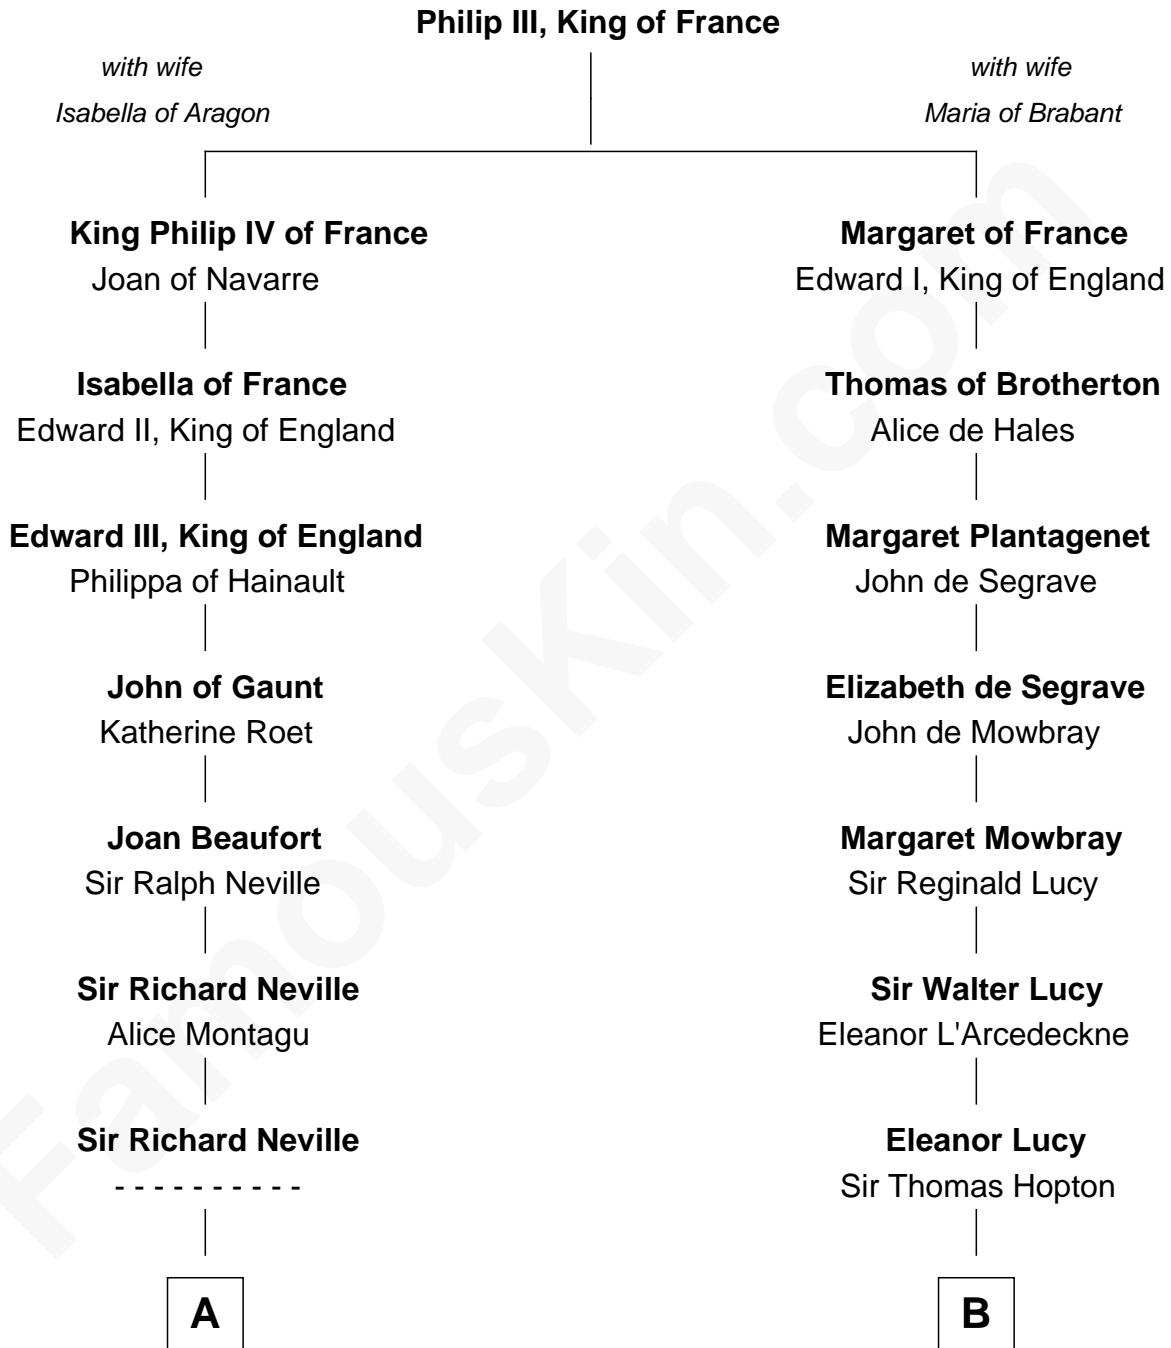

FamousKin.com

Relationship Chart of Fletcher Christian

Leader of the mutiny on the Bounty

17th cousin 4 times removed of

Joan Fontaine

Movie Actress

C

Richard Molesworth

Catherine Cobb

John Molesworth

Louise Tomkyns

Margaret Letitia Molesworth

Charles Richard De Havilland

Walter Augustus De Havilland

Lillian Augusta Ruse

Joan Fontaine