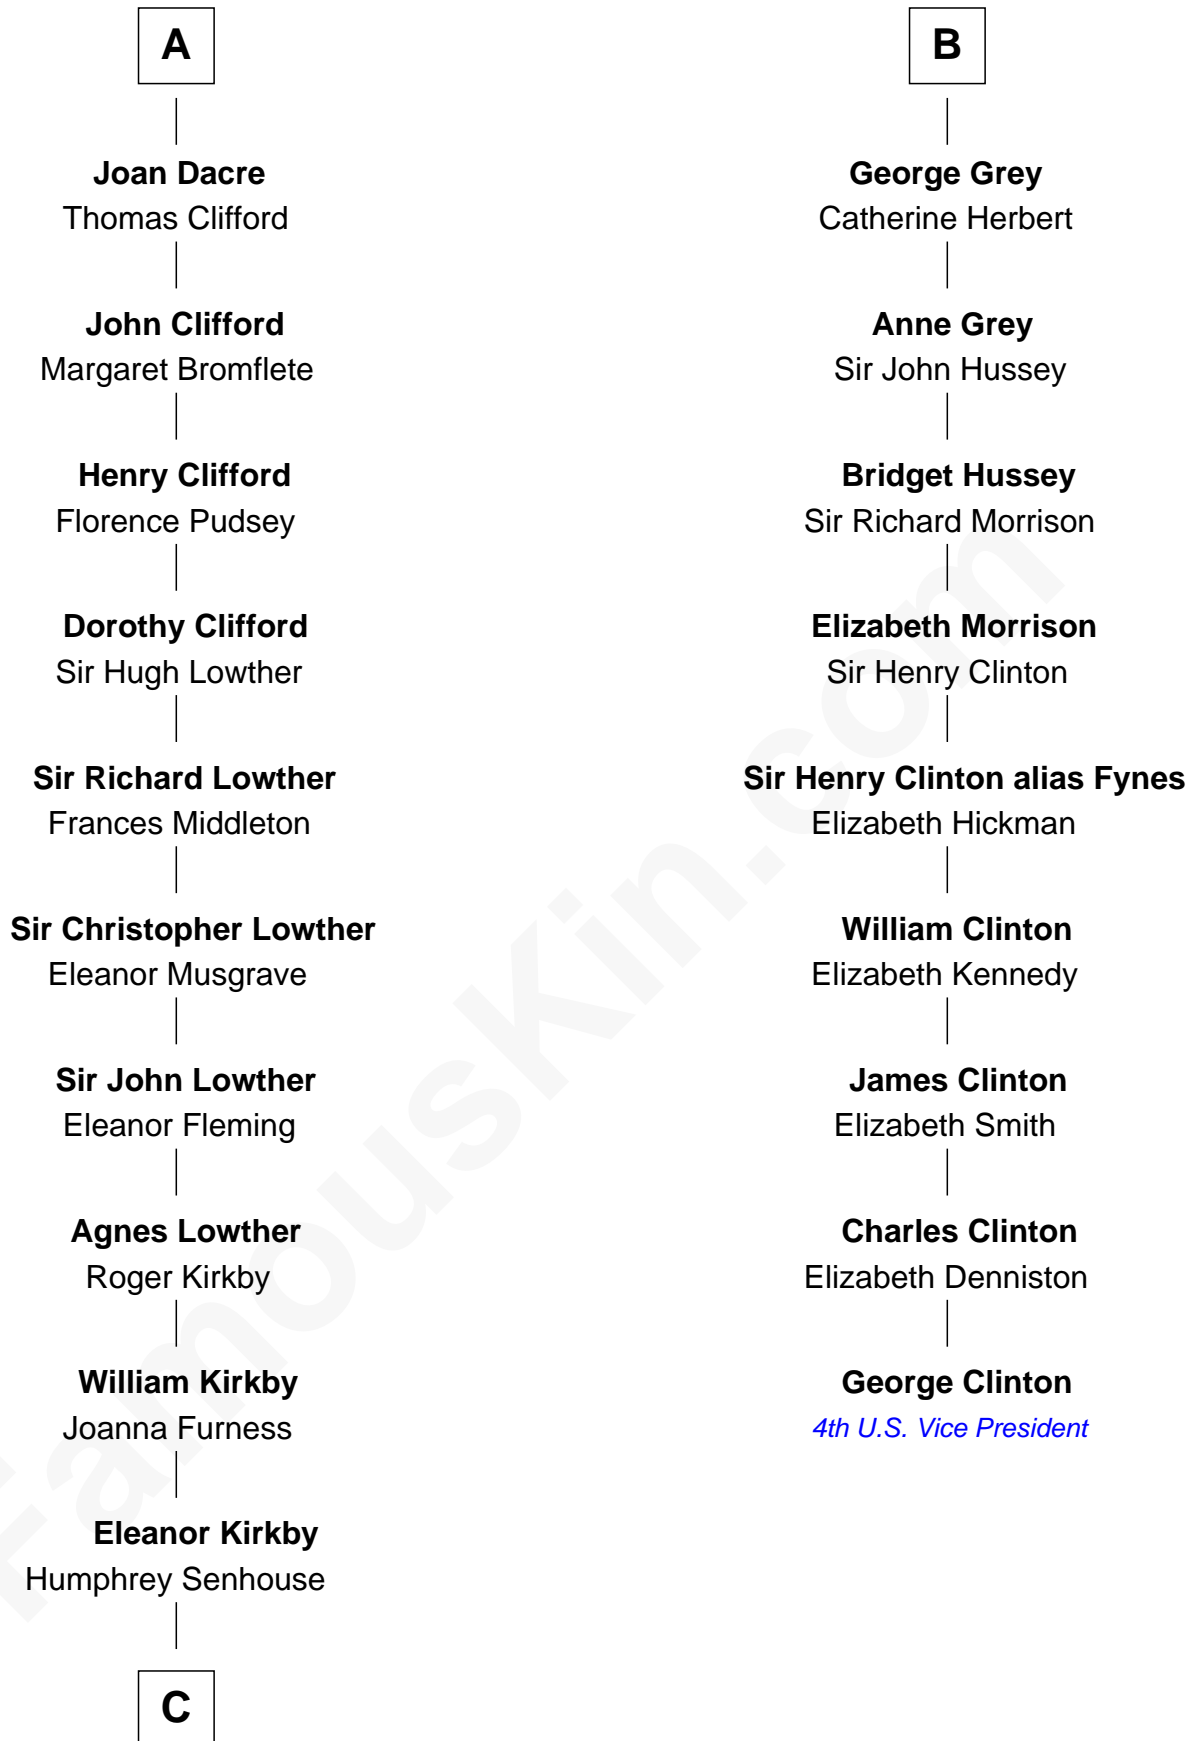

FamousKin.com

Relationship Chart of Fletcher Christian

Leader of the mutiny on the Bounty

15th cousin 4 times removed of

George Clinton

4th U.S. Vice President

Sir Humphrey de Bohun

Maud of Eu

C

—
Bridget Senhouse

John Christian

—
Charles Christian

Anne Dixon

—
Fletcher Christian

Leader of the mutiny on the Bounty

FamousKin.com