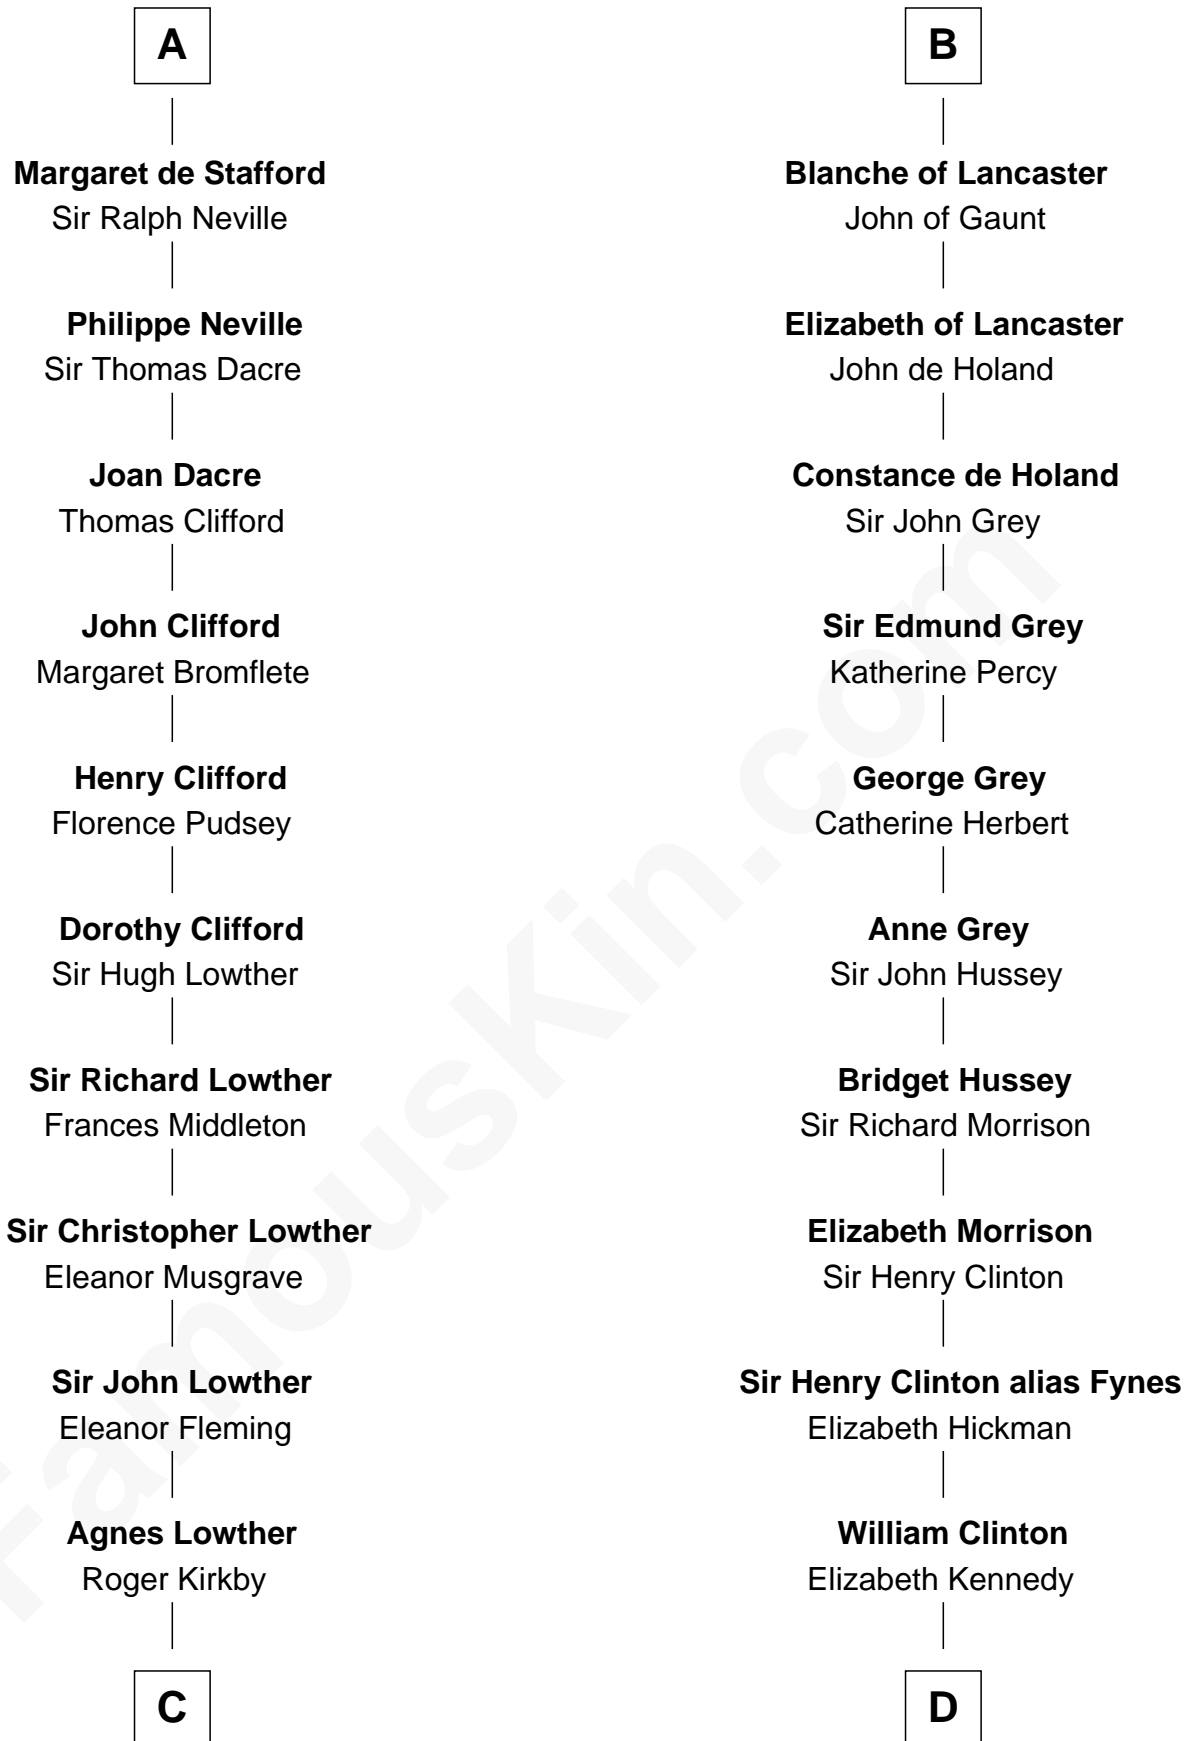

FamousKin.com

Relationship Chart of Fletcher Christian

Leader of the mutiny on the Bounty

19th cousin 2 times removed of

George Clinton

4th U.S. Vice President

C

William Kirkby
Joanna Furness

Eleanor Kirkby
Humphrey Senhouse

Bridget Senhouse
John Christian

Charles Christian
Anne Dixon

Fletcher Christian
Leader of the mutiny on the Bounty

D

James Clinton
Elizabeth Smith

Charles Clinton
Elizabeth Denniston