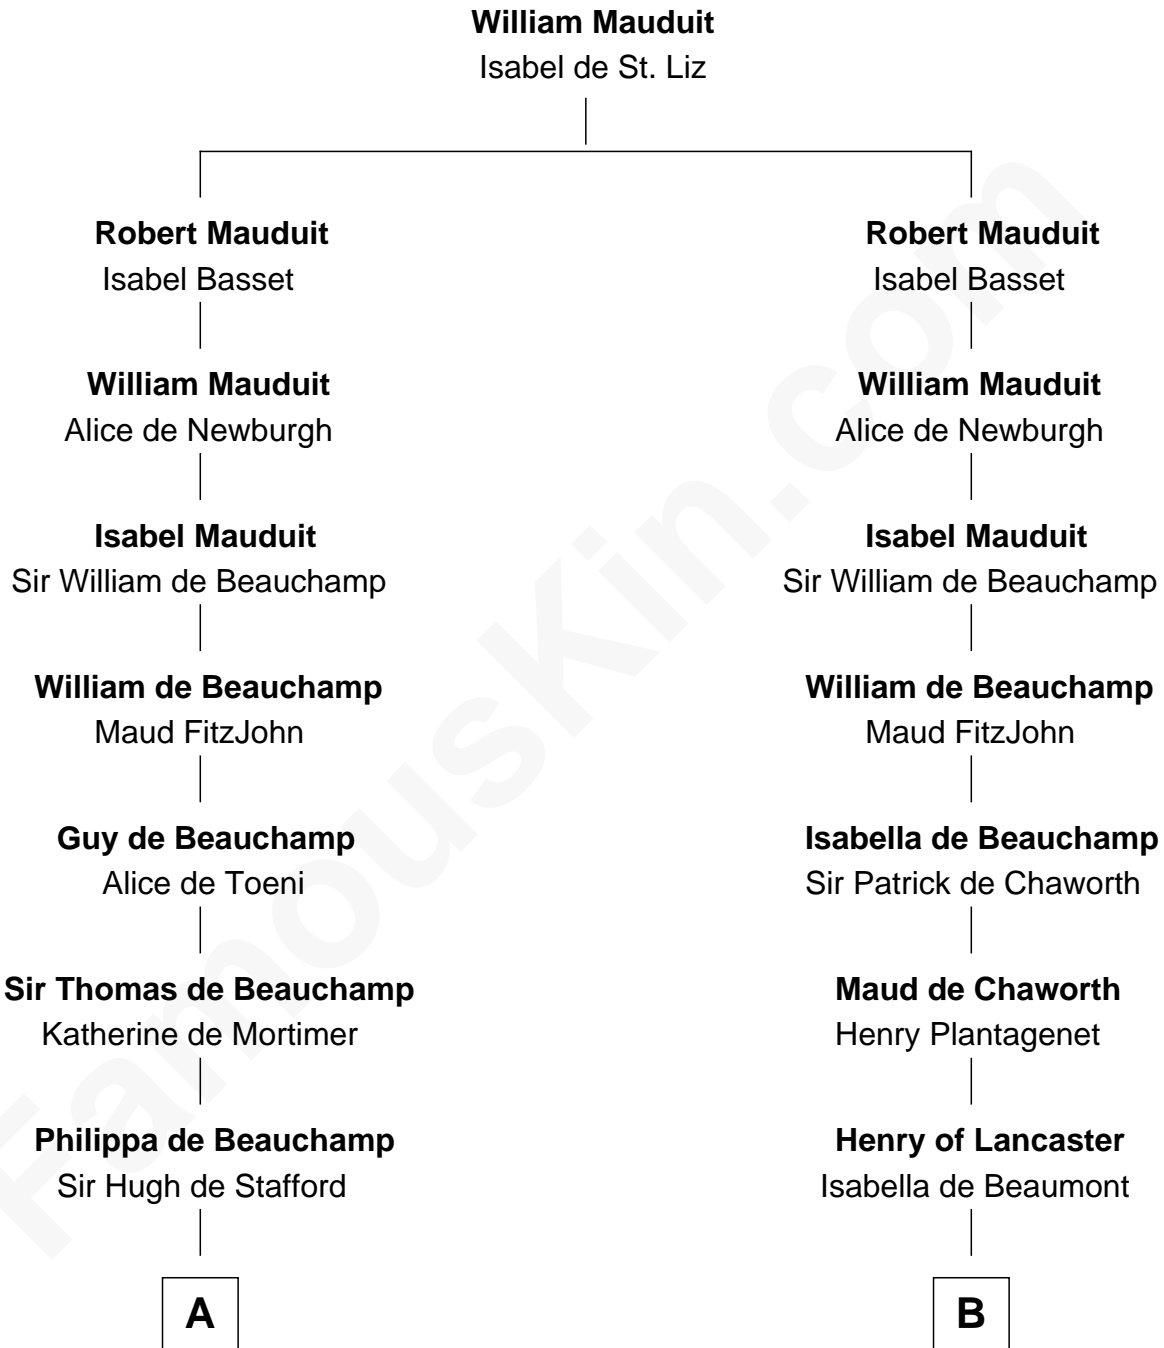

FamousKin.com

Relationship Chart of Fletcher Christian

Leader of the mutiny on the Bounty

19th cousin 2 times removed of

George Clinton

4th U.S. Vice President

C

William Kirkby
Joanna Furness

Eleanor Kirkby
Humphrey Senhouse

Bridget Senhouse
John Christian

Charles Christian
Anne Dixon

Fletcher Christian
Leader of the mutiny on the Bounty

D

James Clinton
Elizabeth Smith

Charles Clinton
Elizabeth Denniston

George Clinton
4th U.S. Vice President