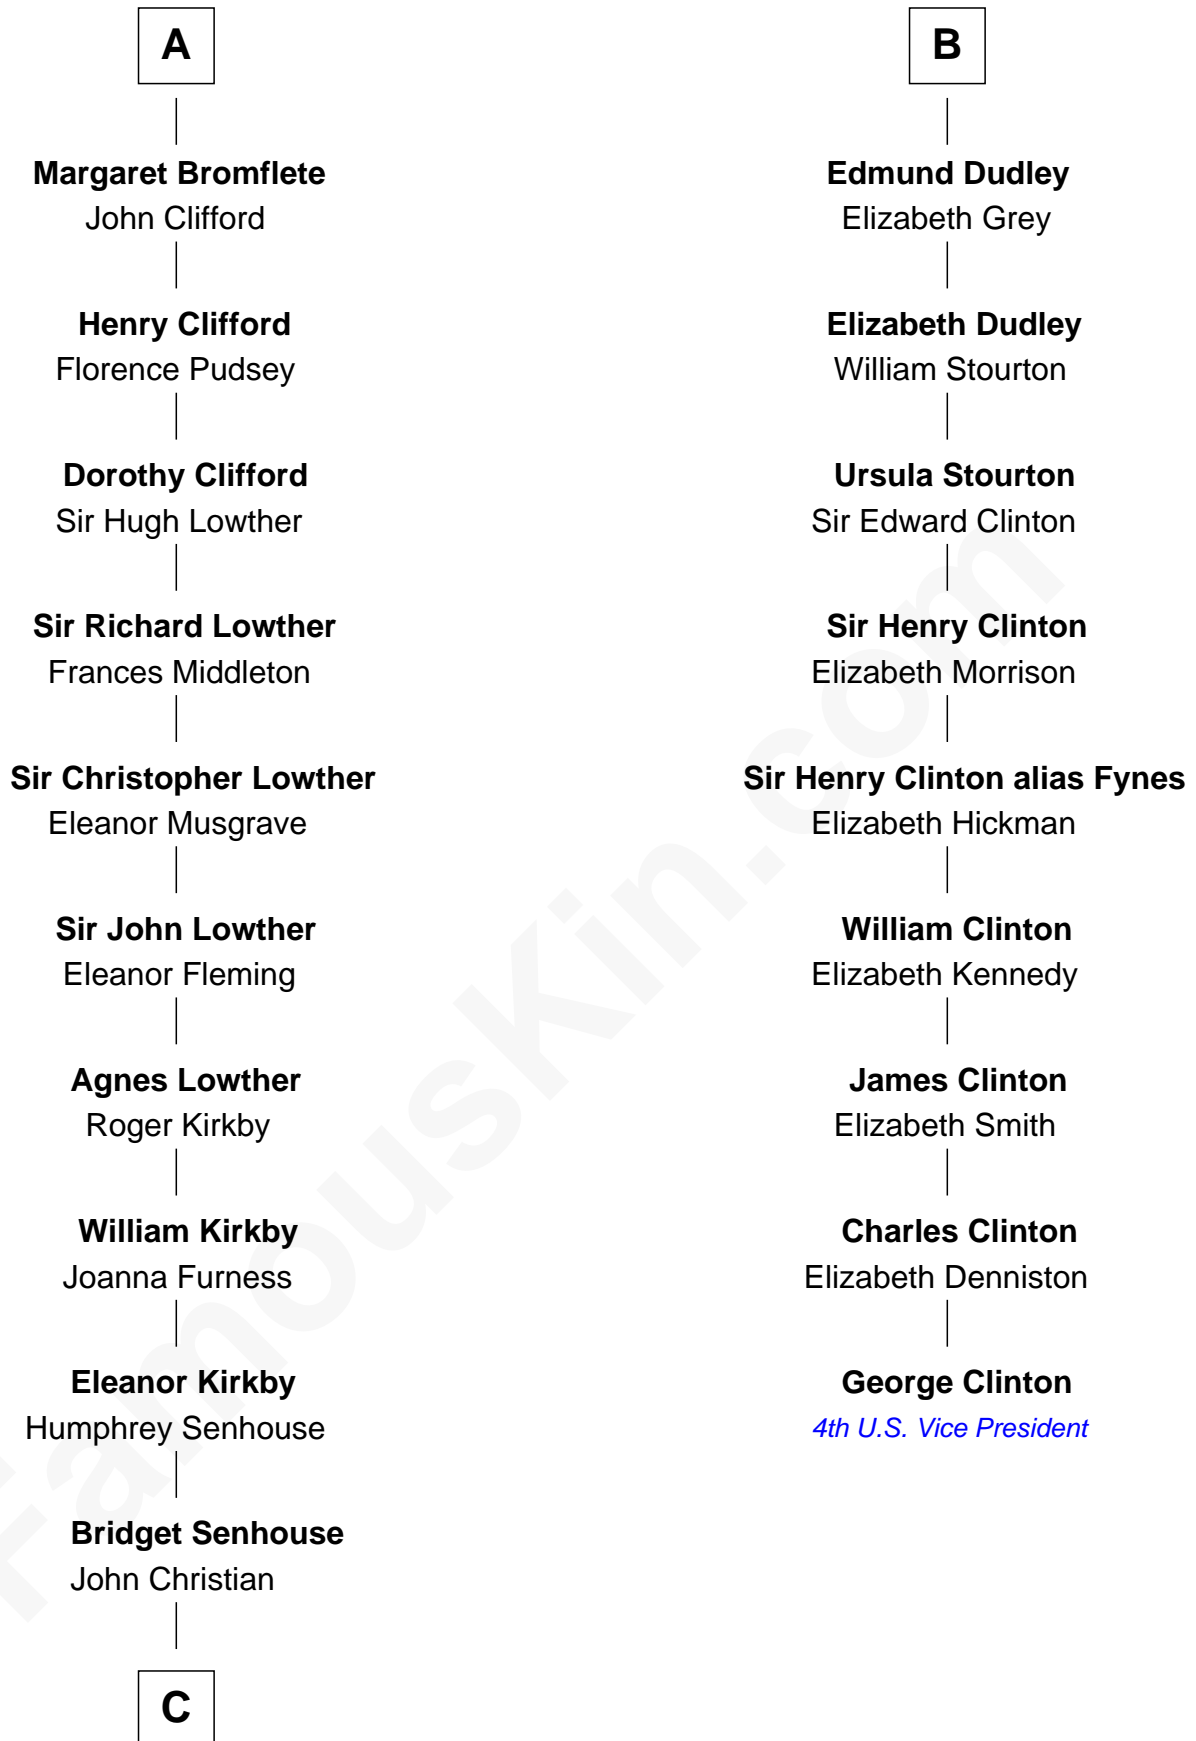

## Relationship Chart of Fletcher Christian

Leader of the mutiny on the Bounty

15th cousin 3 times removed of

**George Clinton**

4th U.S. Vice President

**Sir Richard FitzRoy**

Rose de Dover

C

Charles Christian

Anne Dixon

Fletcher Christian

*Leader of the mutiny on the Bounty*

FamousKin.com