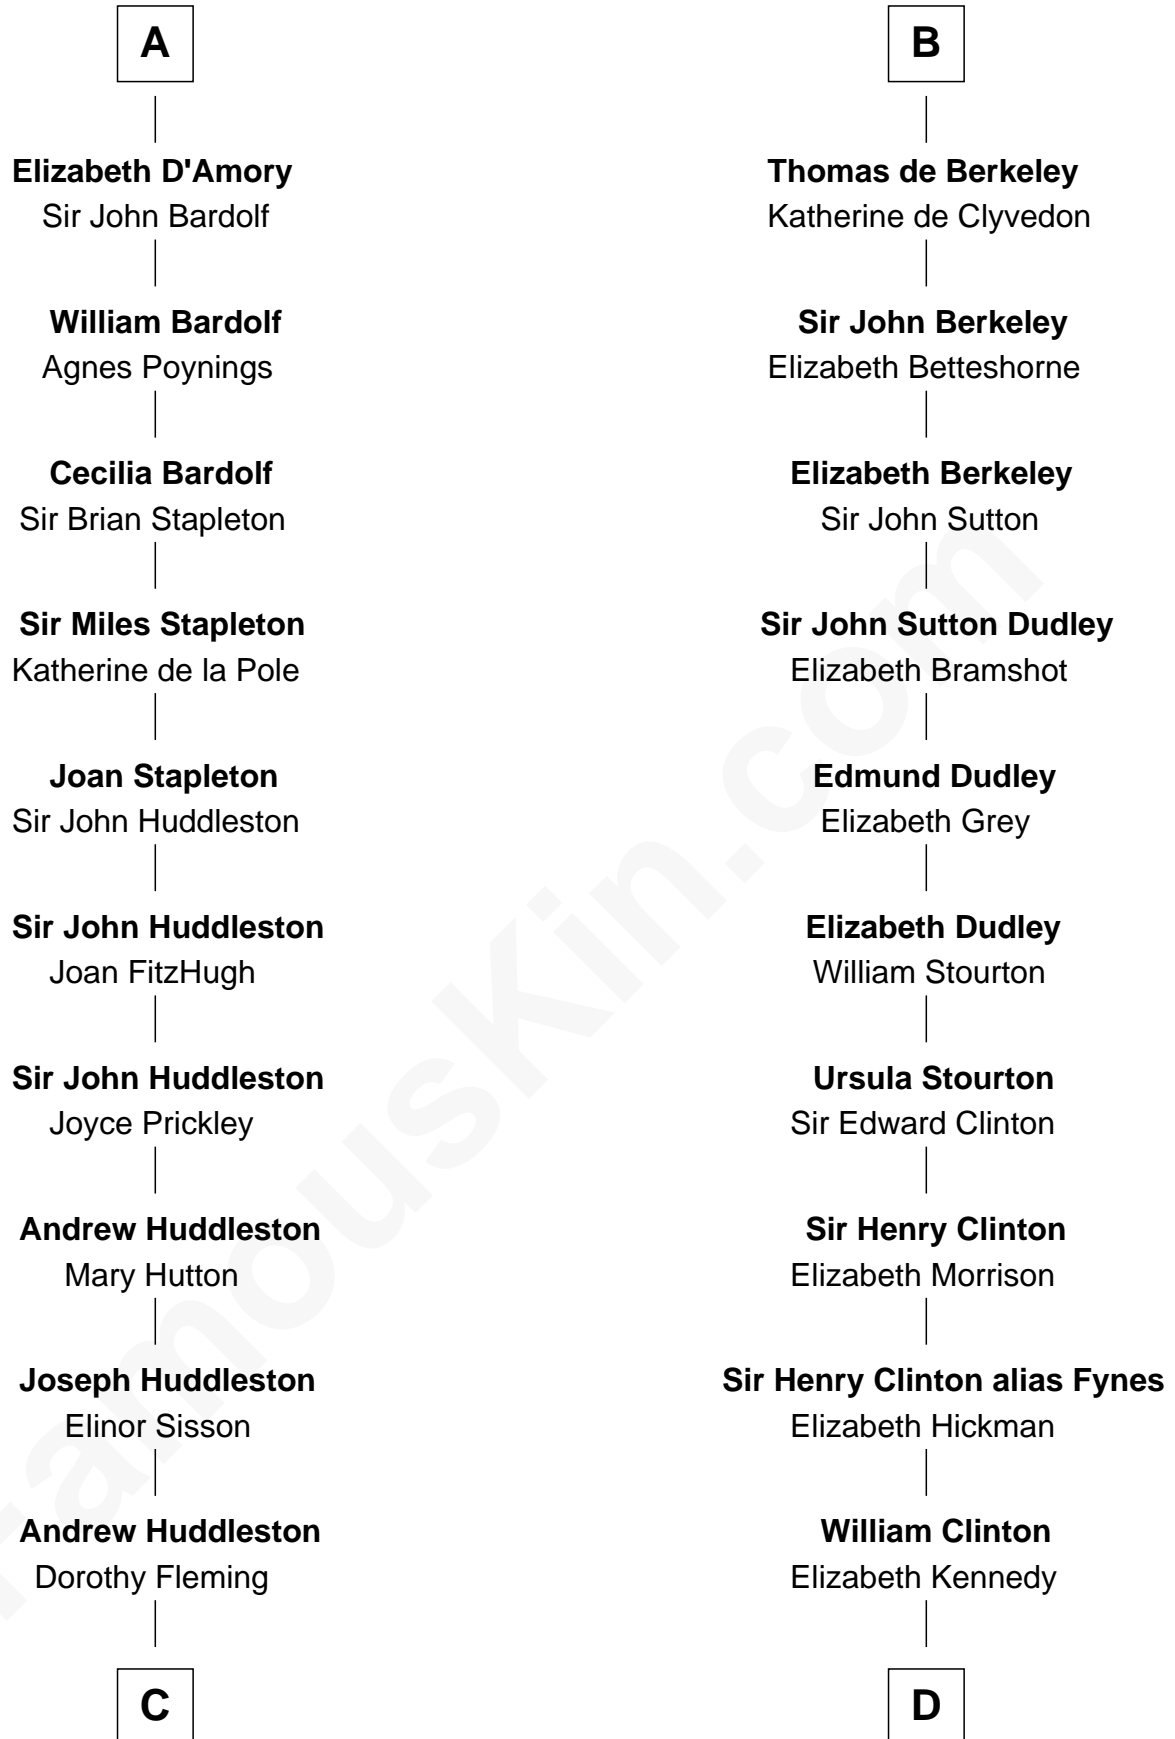

## Relationship Chart of Fletcher Christian

Leader of the mutiny on the Bounty

19th cousin 2 times removed of

**George Clinton**

4th U.S. Vice President

**Muitchertach O'Toole**  
Cacht Inion Loigsig O'Morda

**C**

**Mary Huddleston**

John Senhouse

**Humphrey Senhouse**

Eleanor Kirkby

**Bridget Senhouse**

John Christian

**Charles Christian**

Anne Dixon

**Fletcher Christian**

*Leader of the mutiny on the Bounty*

**D**

**James Clinton**

Elizabeth Smith

**Charles Clinton**

Elizabeth Denniston