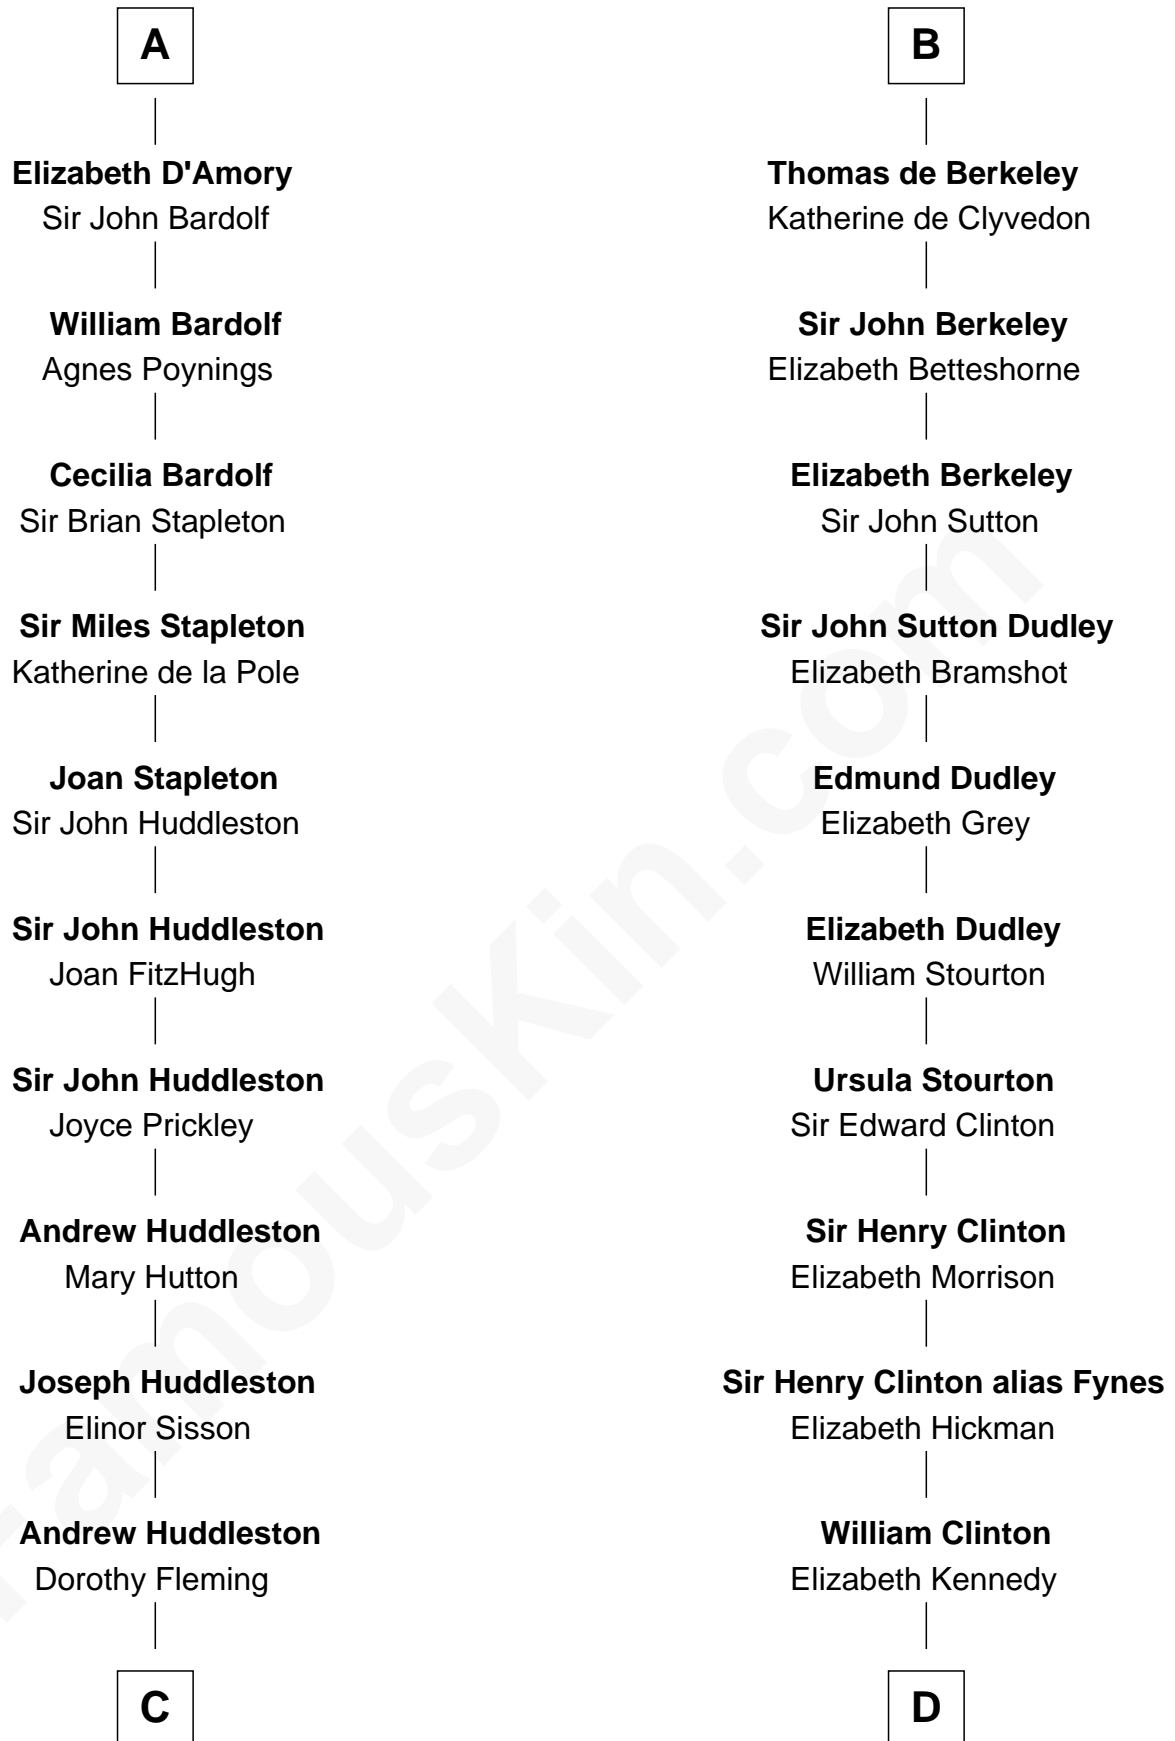

FamousKin.com

Relationship Chart of Fletcher Christian

Leader of the mutiny on the Bounty

19th cousin 2 times removed of

George Clinton

4th U.S. Vice President

Enna MacMurrough

C

Mary Huddleston

John Senhouse

Humphrey Senhouse

Eleanor Kirkby

Bridget Senhouse

John Christian

Charles Christian

Anne Dixon

Fletcher Christian

Leader of the mutiny on the Bounty

D

James Clinton

Elizabeth Smith

Charles Clinton

Elizabeth Denniston

George Clinton