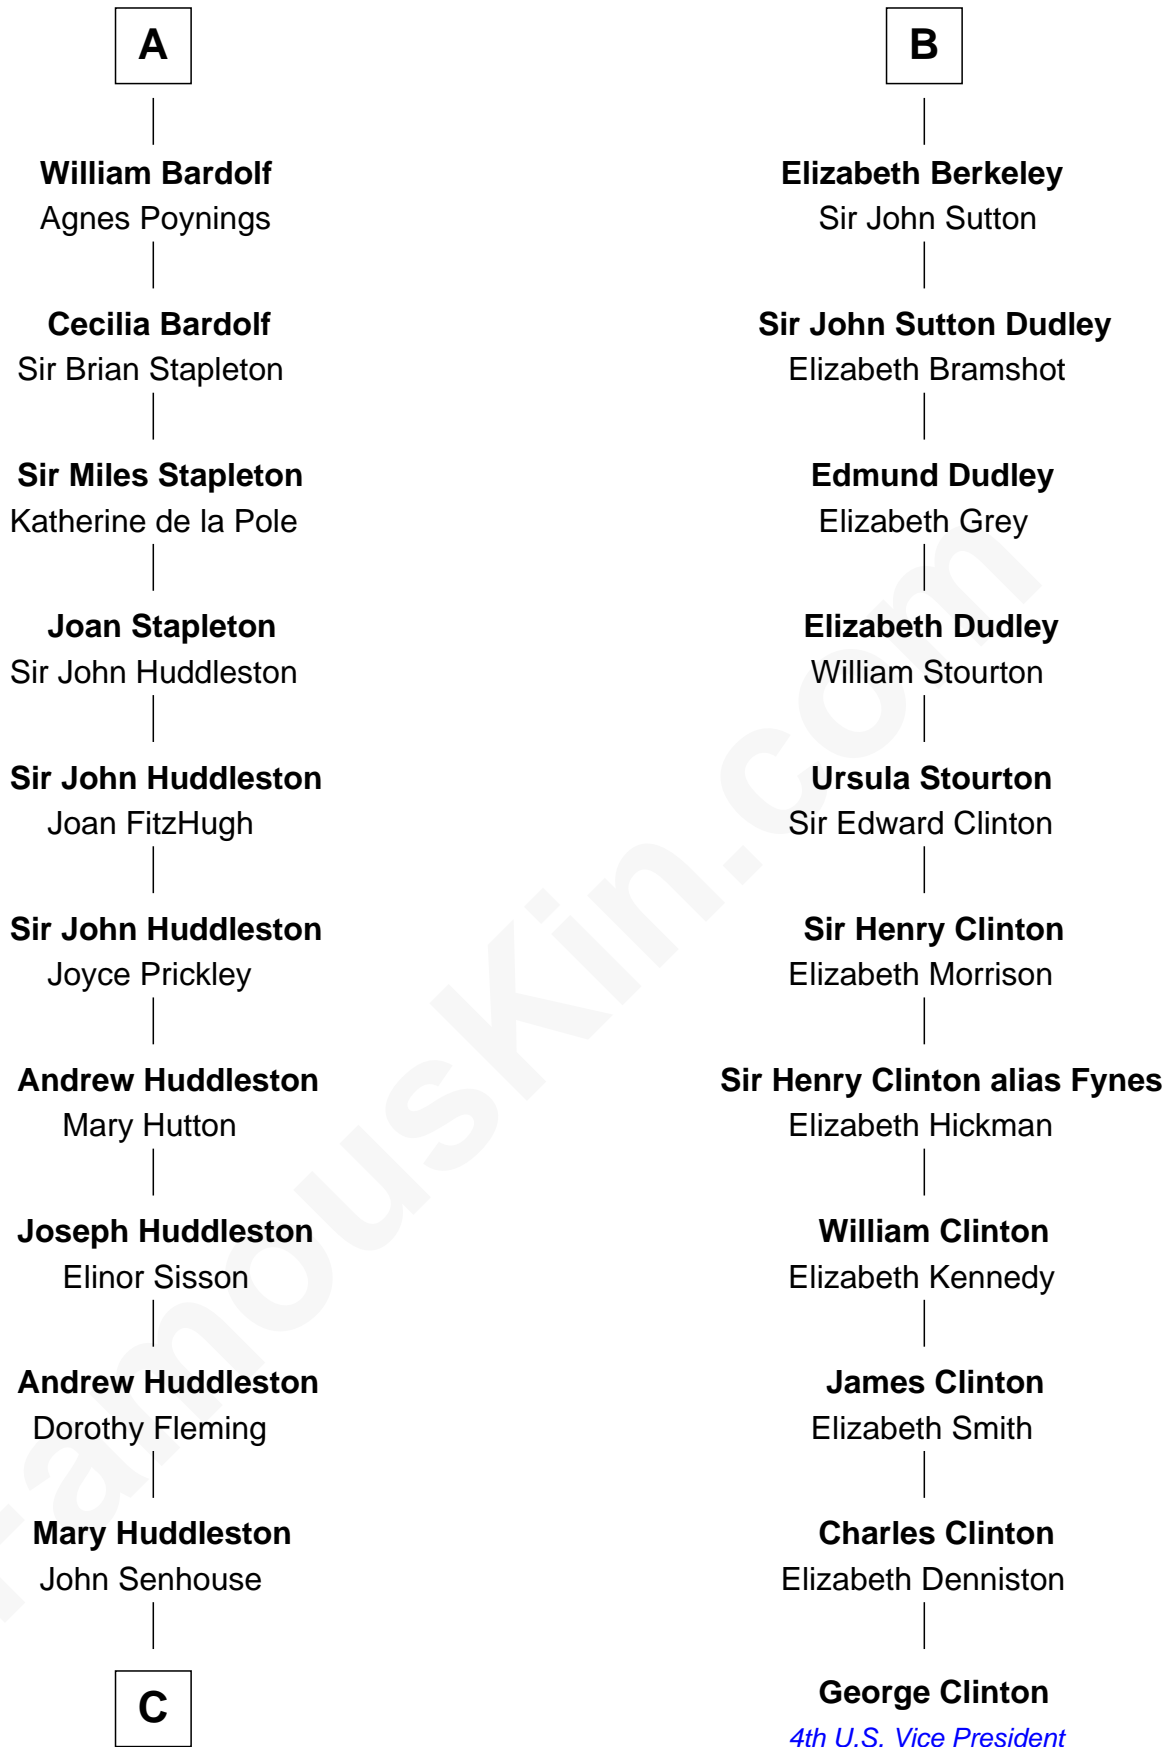

FamousKin.com

Relationship Chart of Fletcher Christian

Leader of the mutiny on the Bounty

17th cousin 3 times removed of

George Clinton

4th U.S. Vice President

Simon III de Montfort

Maud - - - - -

Leader of the mutiny on the Bounty

FamousKin.com