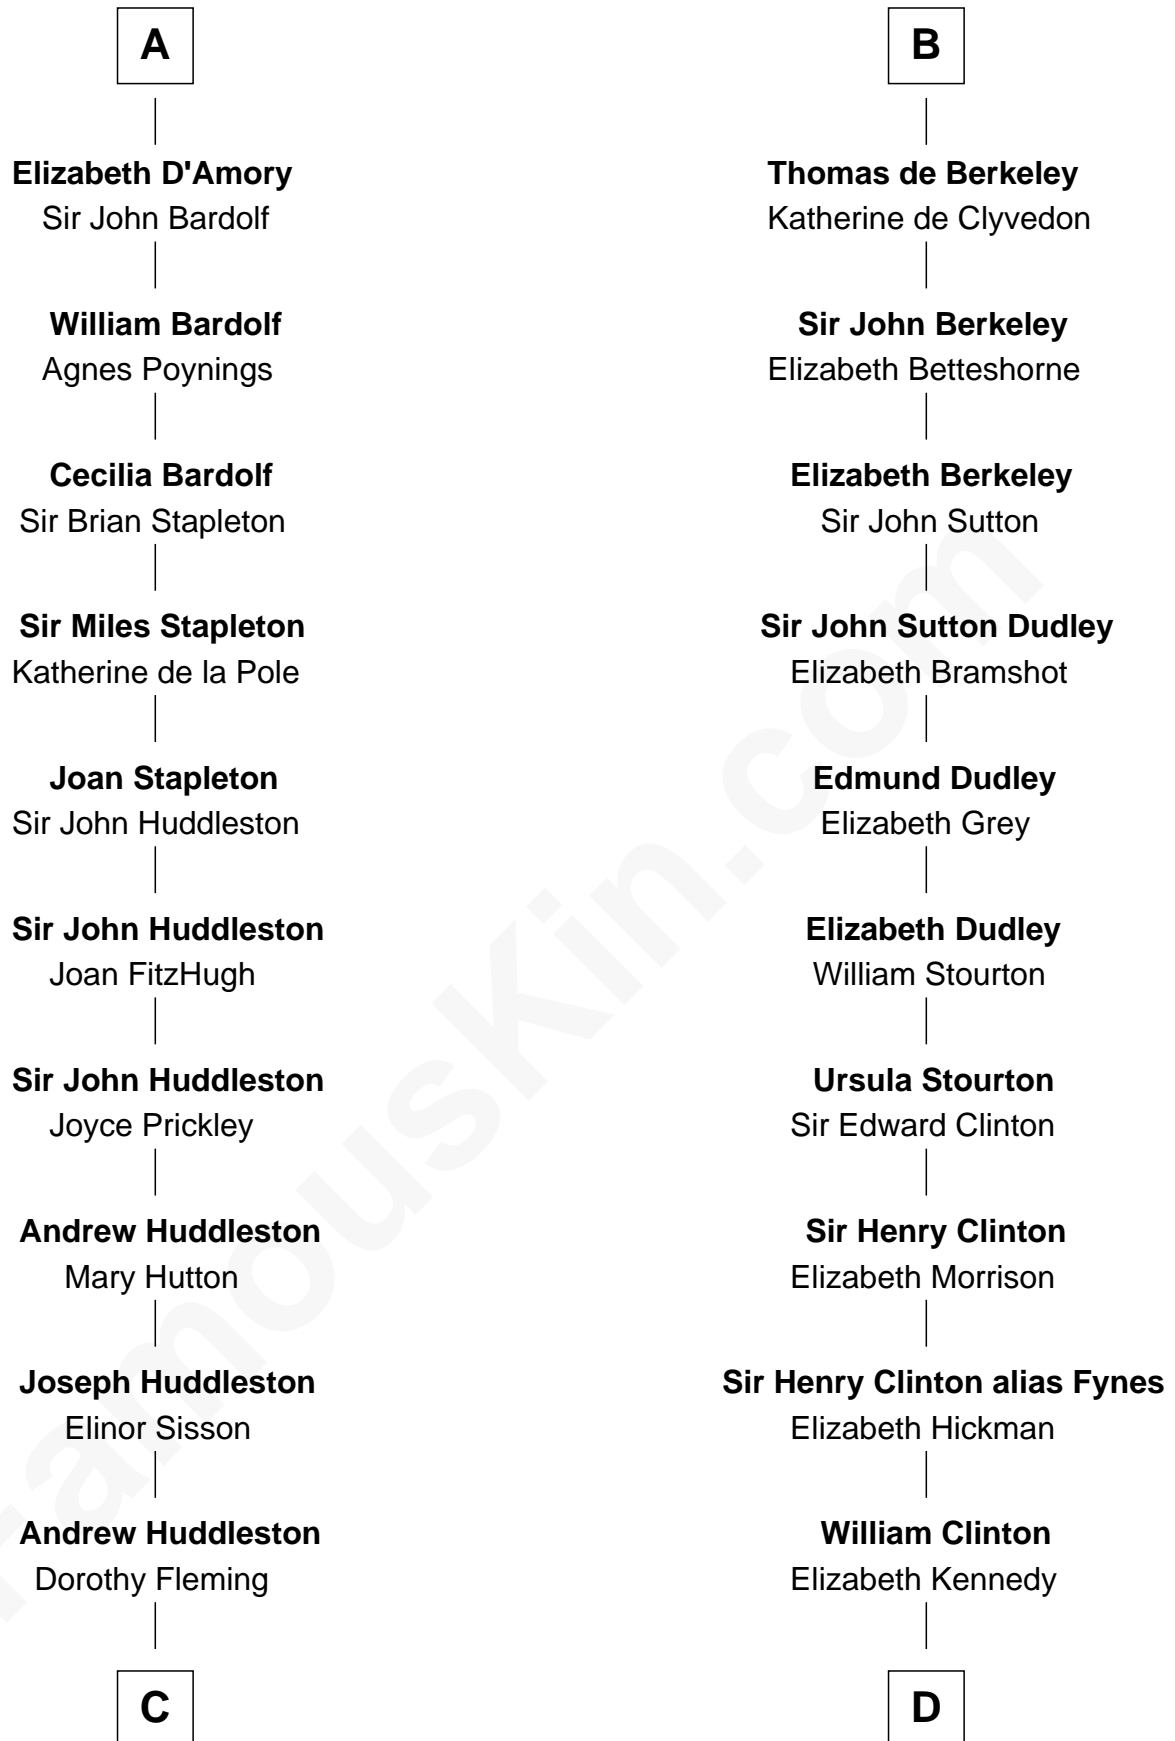

FamousKin.com

Relationship Chart of Fletcher Christian

Leader of the mutiny on the Bounty

19th cousin 2 times removed of

George Clinton

4th U.S. Vice President

C

Mary Huddleston

Leader of the mutiny on the Bounty

D

James Clinton

Elizabeth Smith

Charles Clinton

Elizabeth Denniston

George Clinton

4th U.S. Vice President