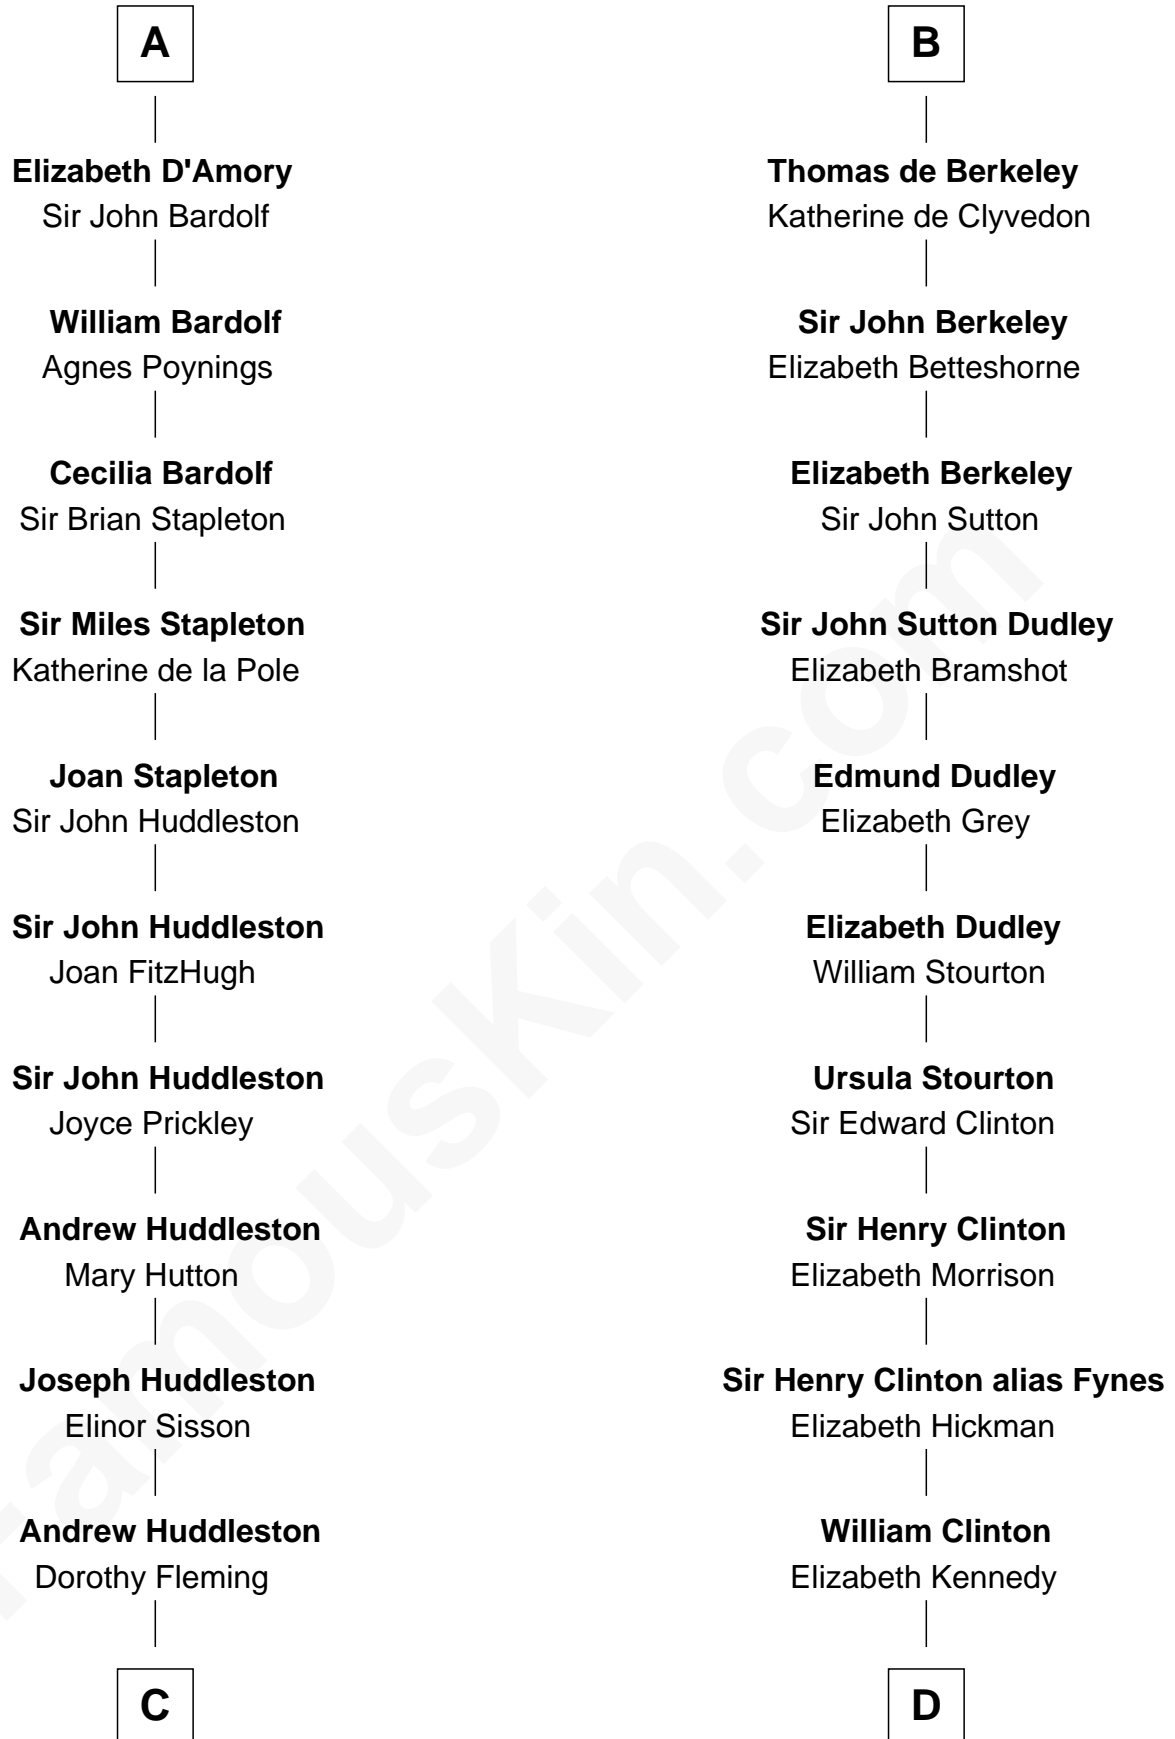

THE "BOUNTY" AT ANCHOR

FamousKin.com Relationship Chart of Fletcher Christian

Leader of the mutiny on the Bounty

19th cousin 2 times removed of

George Clinton

4th U.S. Vice President

Ralph de Gael

Amicia de Gael
Robert de Beaumont

Sir Maurice de Berkeley
Eve la Zouche

B

C

Mary Huddleston

John Senhouse

Humphrey Senhouse

Eleanor Kirkby

Bridget Senhouse