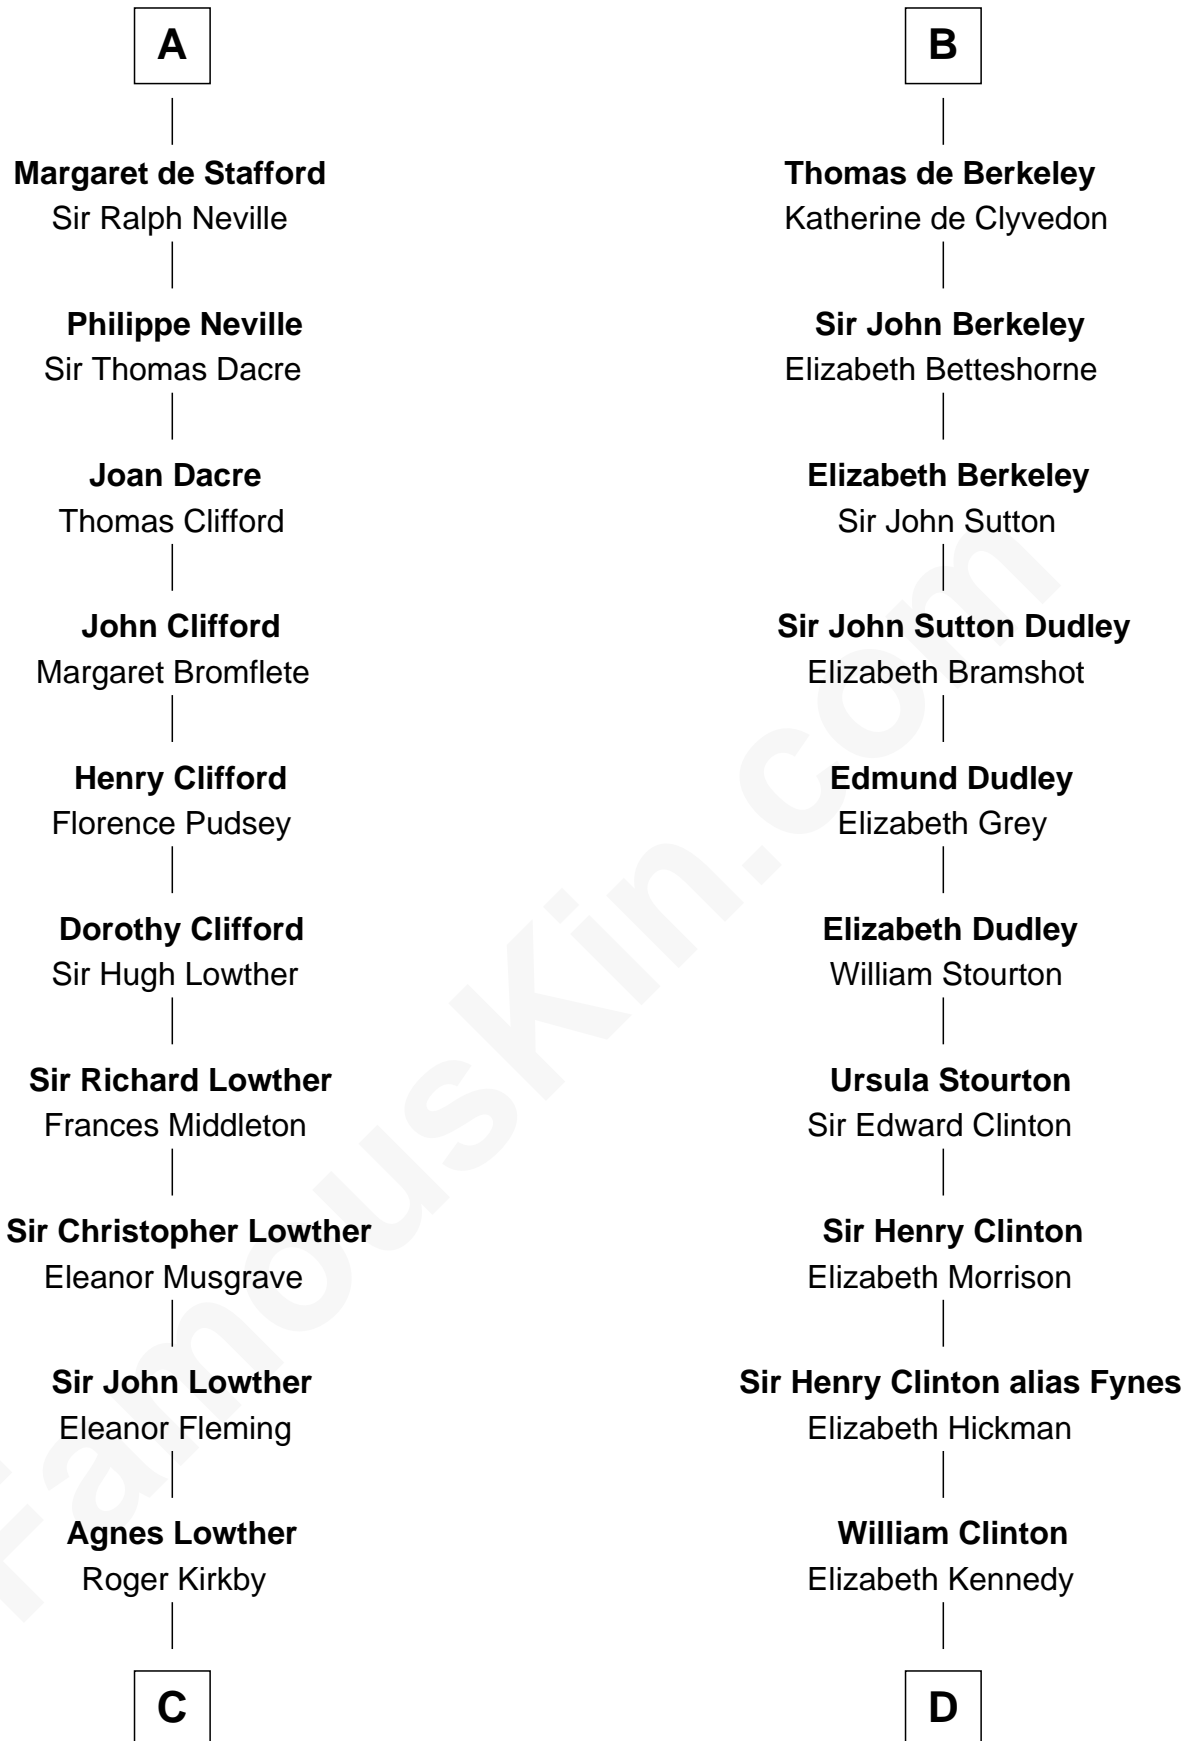

FamousKin.com

Relationship Chart of Fletcher Christian

Leader of the mutiny on the Bounty

19th cousin 2 times removed of

George Clinton

4th U.S. Vice President

Gundred de Warenne

with husband
Roger de Newburgh

with husband
William I de Lancaster

Waleran de Newburgh

Alice de Harcourt

Avise of Lancaster

Richard de Morville

Alice de Newburgh

William Mauduit

Helena de Morville

Sir Thomas de Berkeley

Philippa de Beauchamp

Sir Hugh de Stafford

Sir Maurice de Berkeley

Eve la Zouche

A

B

C