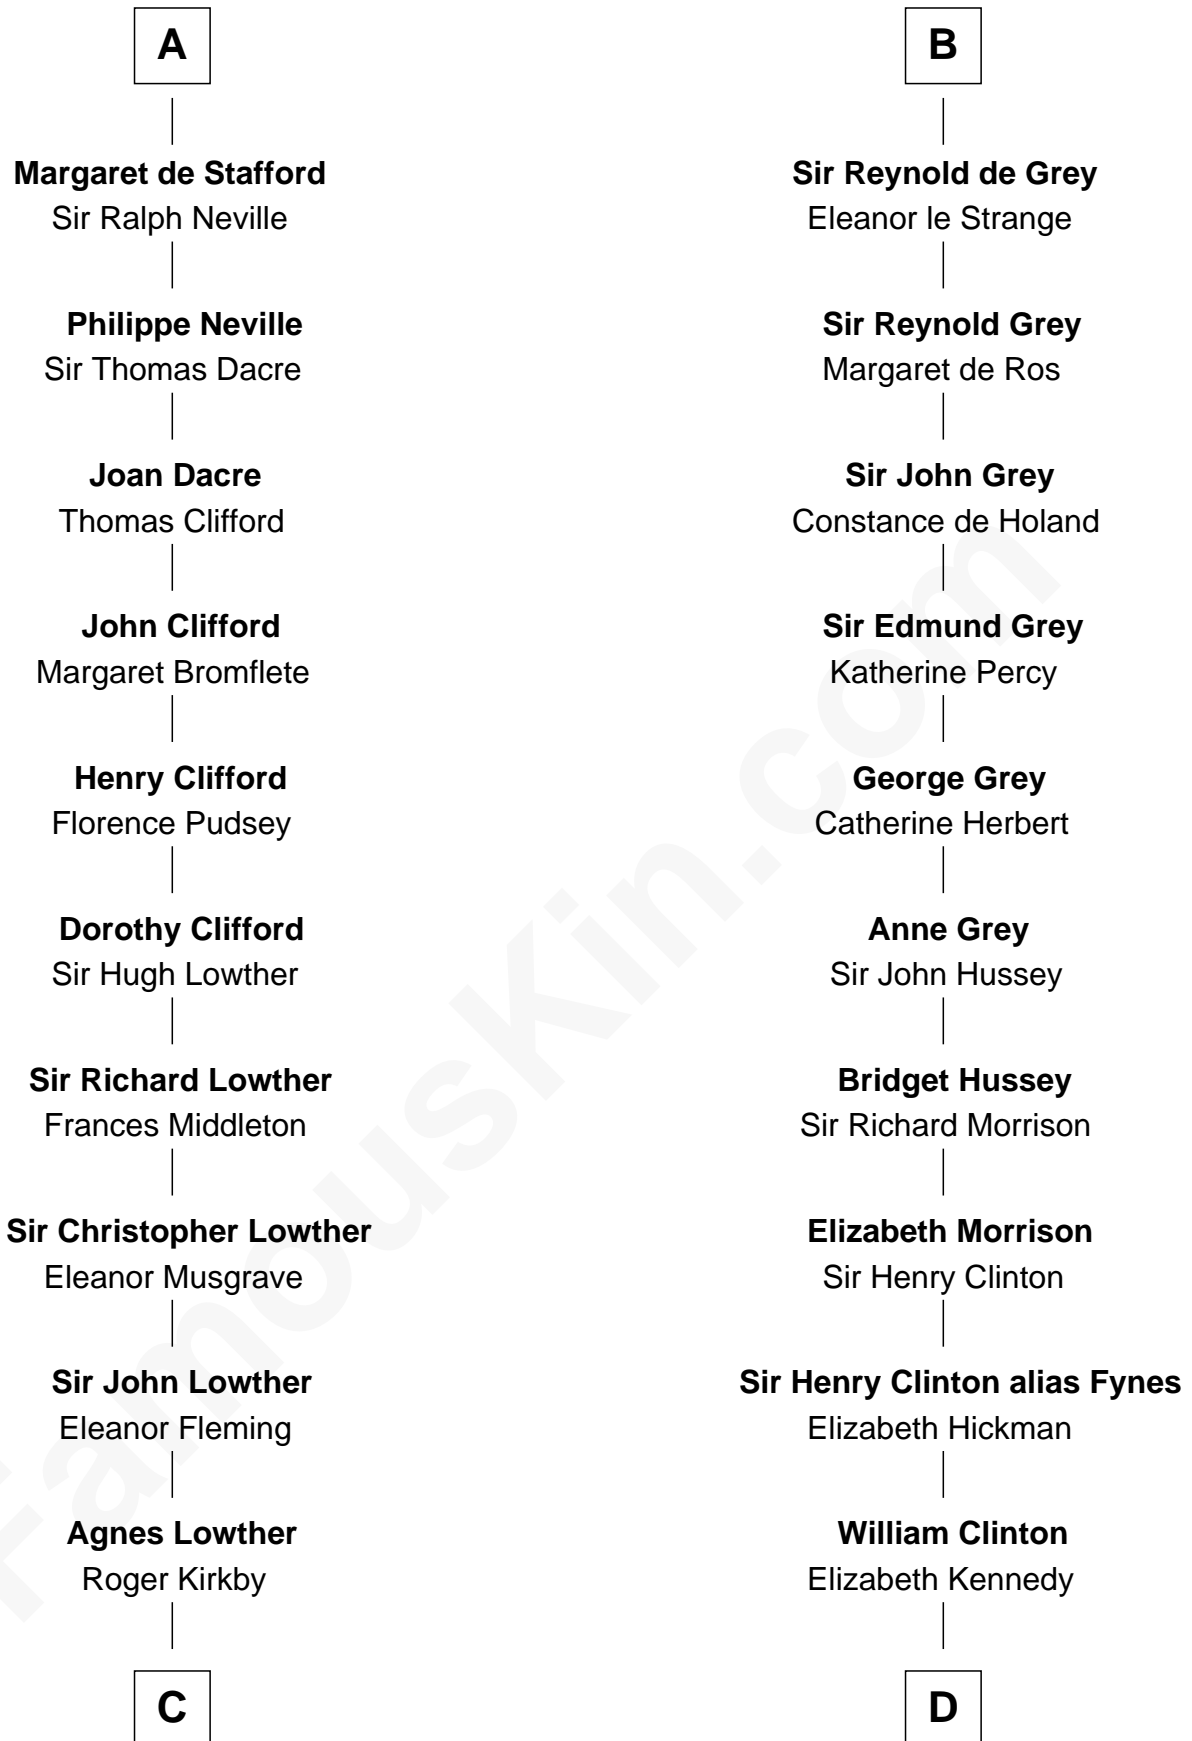

## Relationship Chart of Fletcher Christian

*Leader of the mutiny on the Bounty*

**19th cousin 2 times removed of**

**George Clinton**

*4th U.S. Vice President*

**Geoffrey de Mandeville**

Rohese de Vere

**C**

**William Kirkby**  
Joanna Furness

**Eleanor Kirkby**  
Humphrey Senhouse

**Bridget Senhouse**  
John Christian

**Charles Christian**  
Anne Dixon

**Fletcher Christian**  
*Leader of the mutiny on the Bounty*