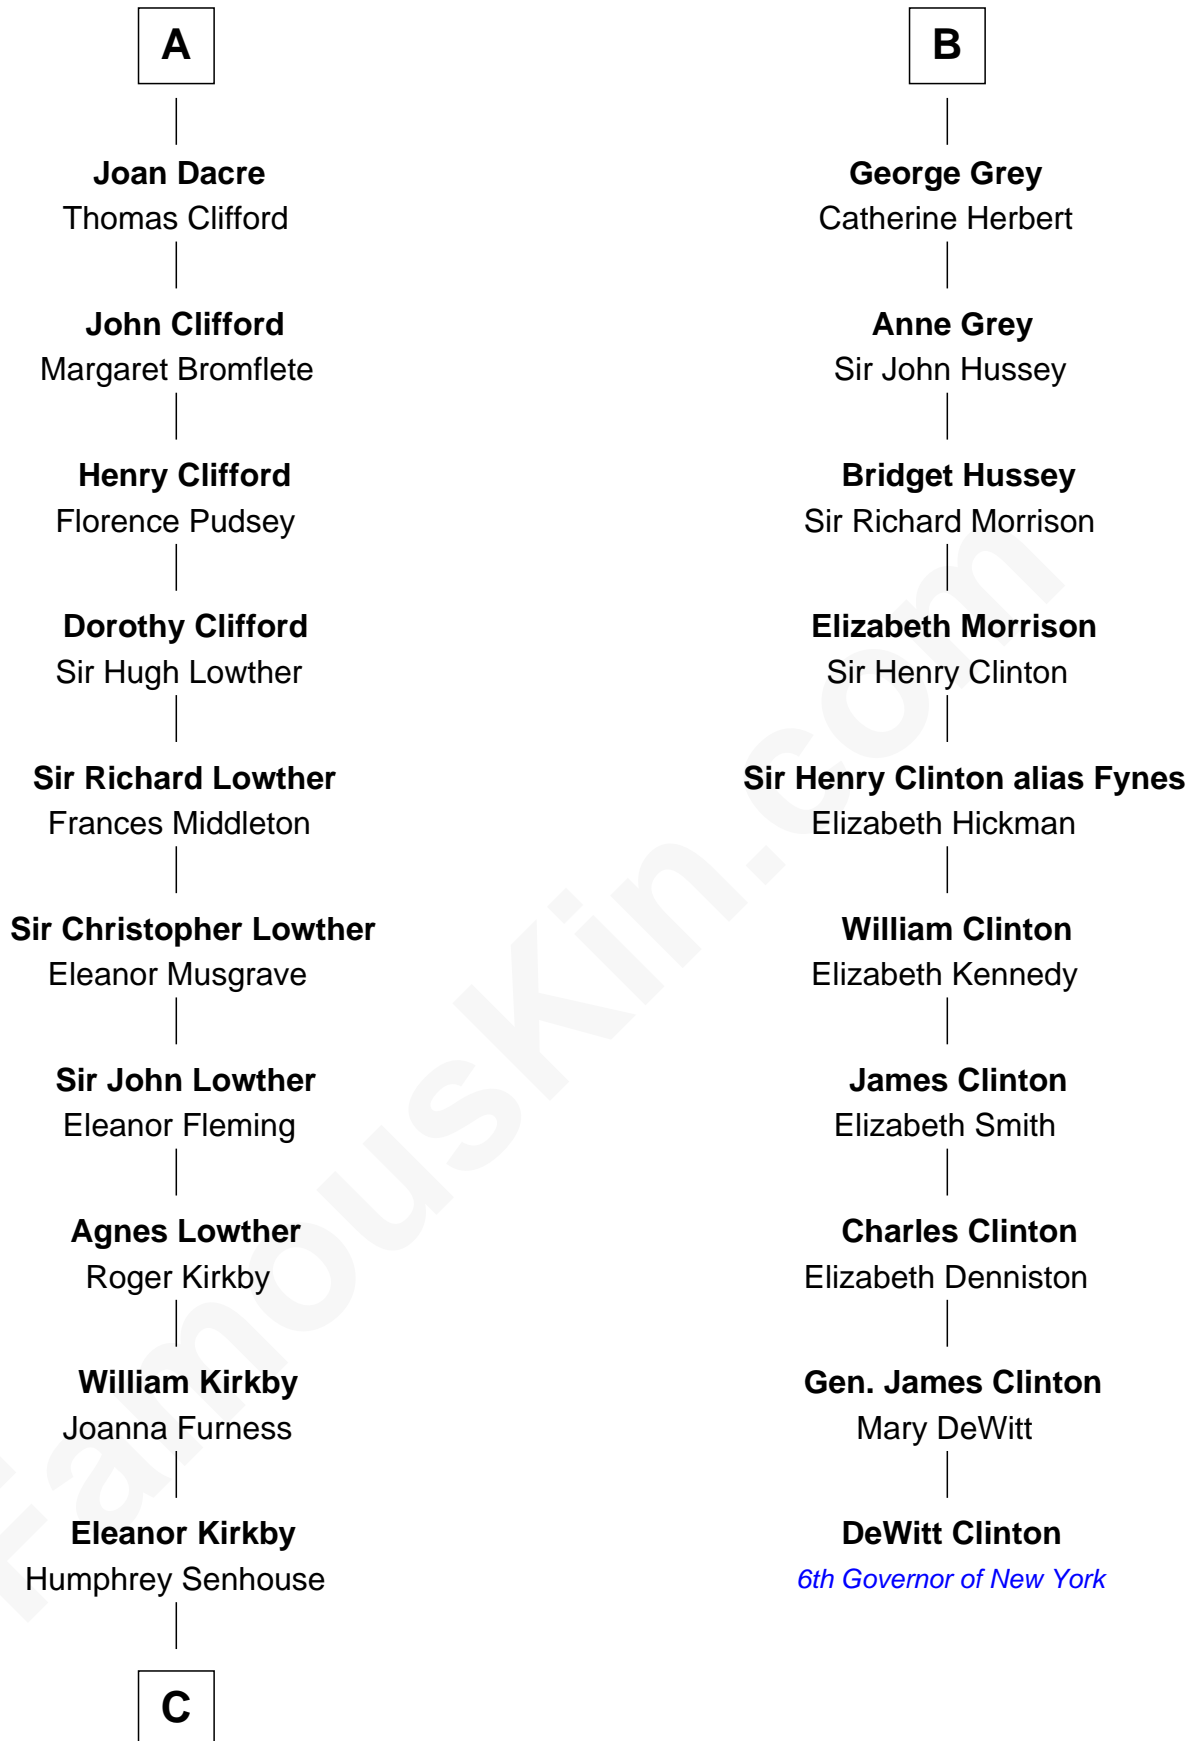

FamousKin.com

Relationship Chart of Fletcher Christian

Leader of the mutiny on the Bounty

16th cousin 3 times removed of

DeWitt Clinton

6th Governor of New York

Sir Humphrey de Bohun

Maud of Eu

C

—
Bridget Senhouse

John Christian

—
Charles Christian

Anne Dixon

—
Fletcher Christian

Leader of the mutiny on the Bounty

FamousKin.com