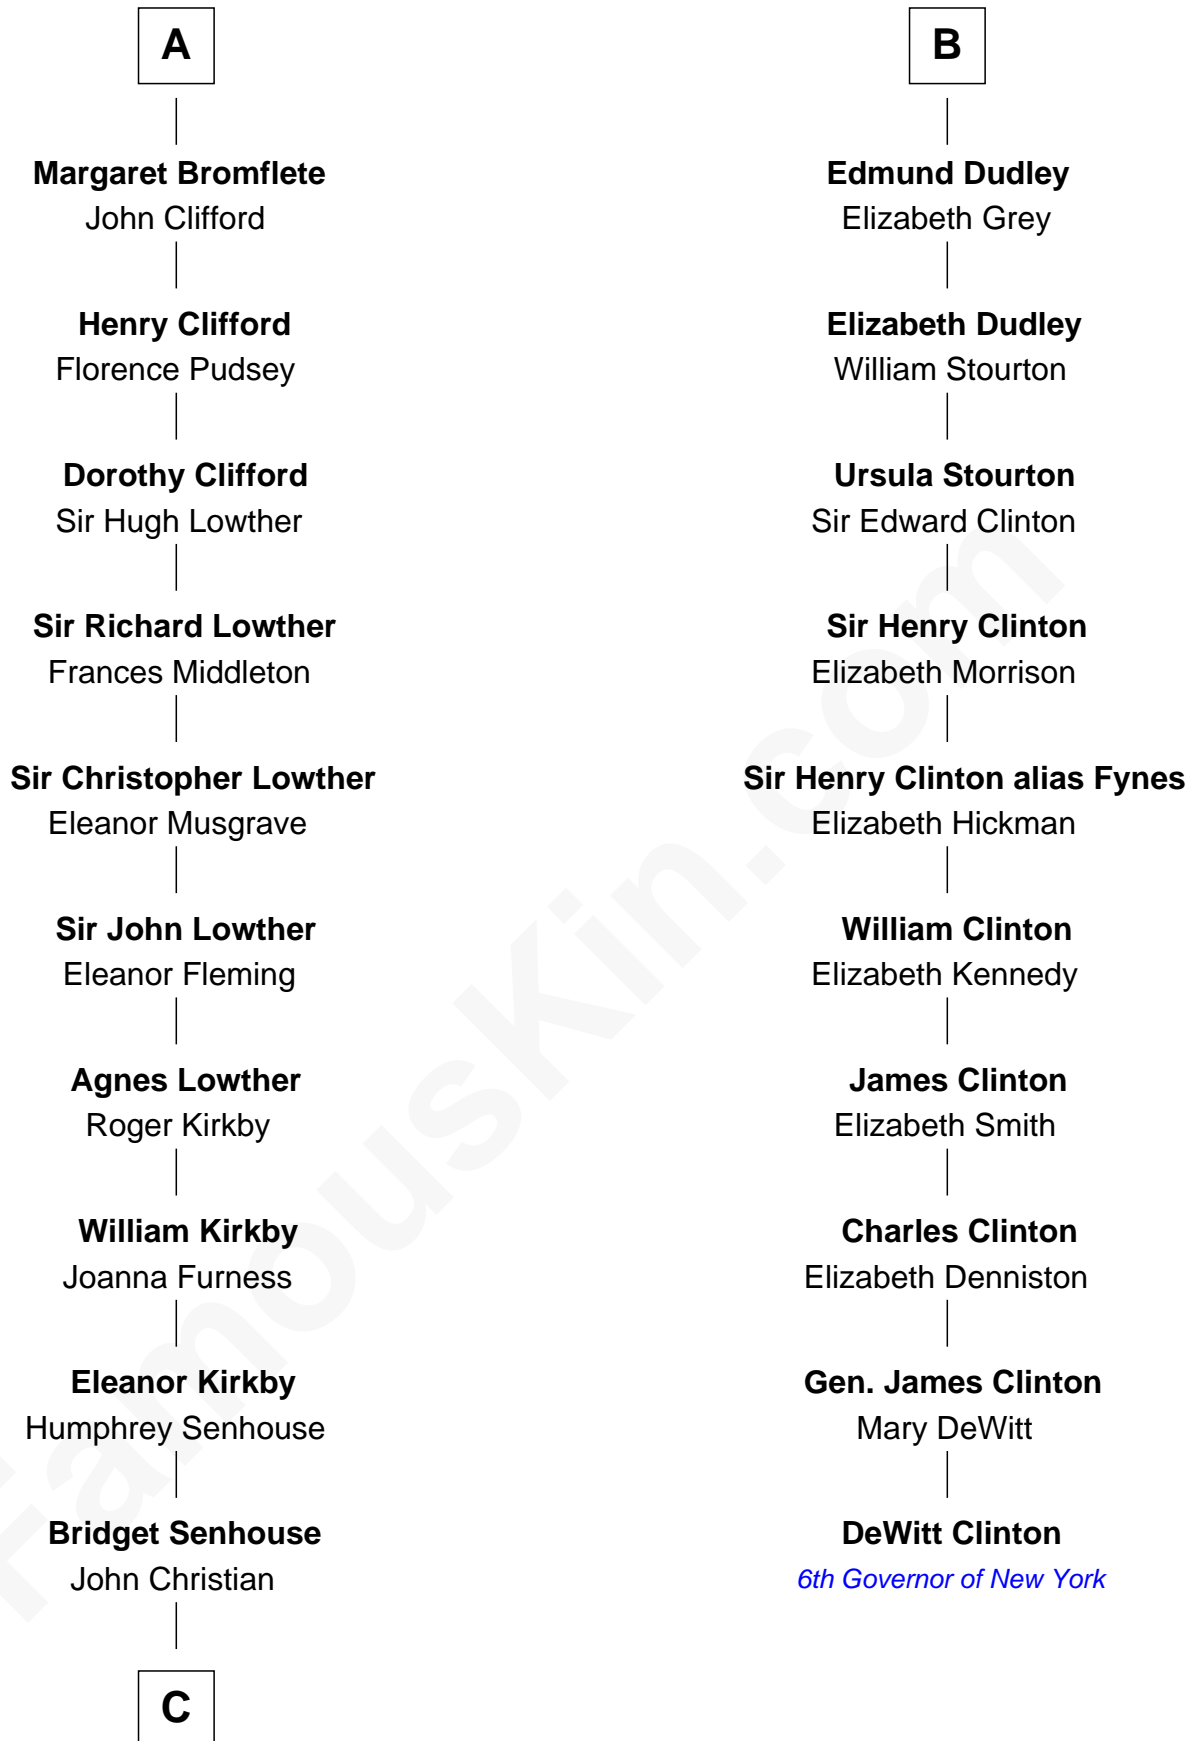

## Relationship Chart of Fletcher Christian

Leader of the mutiny on the Bounty

16th cousin 2 times removed of

**DeWitt Clinton**

6th Governor of New York

**C**

—  
**Charles Christian**

Anne Dixon

—  
**Fletcher Christian**

*Leader of the mutiny on the Bounty*

FamousKin.com